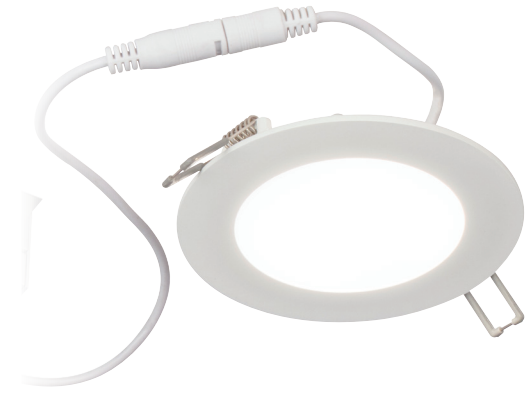

You've found
your **go to**
downlights,

Philips
Light to go
downlights

Flat downlight - round

- **Detachable electric box with remodel NEC clip.**
- Quick and easy installation without frame or reflector.
- Available in 4" & 6" sizes.
- LED technology featuring long lifetimes for reduced maintenance.
- 1" depth, low profile for non-intrusive install.
- IC-rated for direct contact with insulation.
- Through wiring capability.
- Lifetime >50,000 hours (L70).
- Mercury free and Wet location rated.
- Listings: ENERGY STAR®, Title 24 rated, UL 1598 wet location rated (in covered ceilings).
- Backed by the Philips 5-year warranty

Flat downlight - square

- **Detachable electric box with remodel NEC clip.**
- 1" depth, low profile for non-intrusive install.
- Available in 4" & 6" sizes.
- Quick and easy installation without frame or reflector.
- LED technology featuring long lifetimes for reduced maintenance.
- IC-rated for direct contact with insulation.
- Through wiring capability.
- Lifetime >50,000 hours (L70).
- Mercury free and Wet location rated.
- Listings: ENERGY STAR®, Title 24 rated, UL 1598 wet location rated (in covered ceilings).
- Backed by the Philips 5-year warranty

Surface mount

- One piece plastic flange. White matte finish.
- Available in 5" & 7" sizes.
- Diffused lens for smooth, comfortable light pattern.
- Power supply – Integral class 2 driver (see Electrical section for specifications).
- Utilizes edge lit LED technology.
- Lifetime L70 at 50,000 hours and backed by the Philips 5-year warranty
- Compliance: Non-conductive fixture for shower light application.
- Support Wire: Support wire attached to the fixture to hook on the mounting bracket to hold the fixture.