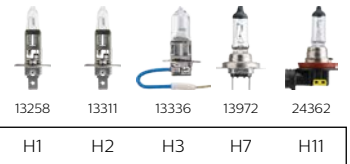

Which lamp for which function?

philips.com/automotive

Low beam – high beam

Front fog lights

Interior lights

Dashboard lights

Front indicators

Front position lights

Side indicators

Rear position lights

Running lights

Rear indicators

License plate lights

Stop lights

Reversing light

Rear fog lights

24V bus and truck lighting

Halogen