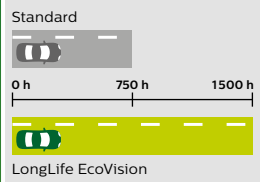

Available in H1, H3, H4, H7, H11, H18, H19

Images for illustration purposes only.

* Compared to the minimum legal standard

** Lifetime differs per type, indication for H7 only

*** 10 G applies to H4 and H7

**** Non-ECE homologated, for o-road only