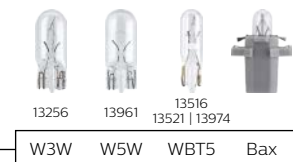

Low beam – high beam

Front fog lights