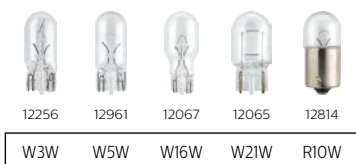

Trunk lights

Rear indicators