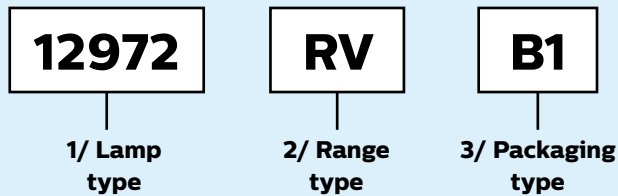

Understanding Philips ordering codes

All our automotive lighting products can be ordered using **Philips Order Entry**.

With Philips Order Entry you can identify the **lamp type**, the **product range** and the **packaging type**.

Example: **12972RVB1**, H7 RacingVision, single blister

3/ Packaging type

Commercial pack
Material carton
Contents **C1** 1 lamp
Contents **CP** 10 lamps
Packaging type **C1/CP**

Single blister
Material carton/plastic
Contents 1 lamp
Packaging type **B1**

Double blister
Material carton/plastic
Contents 2 lamps
Packaging type **B2**

1/ Lamp type

Every **lamp type** is designated by Philips with a unique number called lamp type.

- All 12V lamps start with 12 (for example: 12972 for H7 12V)
- All 24V lamps starting with 13 (for example: 13972 for H7 24V)

2/ Range type

Most lamp types are available in different product **ranges**. These are indicated by a **color code**, to indicate the availability of a lamp in a specific product range.

Color code

	Vision Up to 30% more vision	Range type PR
	VisionPlus Up to 60% more vision	Range type VP
	X-tremeVision Up to 130% brighter light	Range type XV+
	X-tremeVision G-force Up to 130% brighter light	Range type XVG
	LongLife EcoVision Lifetime up to 1500 hours	Range type LLECO
	WhiteVision Intense white xenon effect	Range type WHV or BVU
	WhiteVision ultra Sharp white look	Range type WVU

Special pack
Material plastic
Contents **S2** 2 lamps
Contents **SM** 4 lamps
(2 headlamps,
2 position lamps)
Packaging type **S2/SM**

Xenon single blister
Material carton/plastic
Contents 1 lamp
Packaging type **S1**

LED X1/X2 blister
Material carton/plastic
Contents **X1** 1 lamp
Contents **X2** 2 lamps
Packaging types **X1/X2**

	RacingVision Up to 150% brighter light	Range type RV
	CrystalVision Bright white light	Range type CV
	DiamondVision Ultimate white light	Range type DV
	Standard	Range type STD
	Ultinon LED The next level of white light	Range type UL
	X-tremeUltinon LED Brighter. Whiter. Stronger.	Range type XU