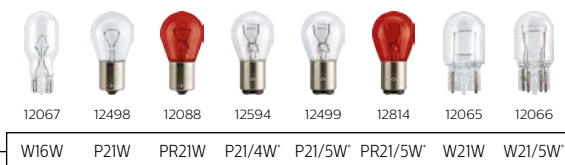

Stop lights

License plate lights

*Combines stop and rear parking light function

12V car lighting

Halogen