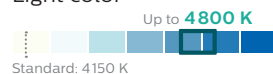

### Xenon Vision

Beam performance

Light color

Available in D1S, D1R, D2S, D2R, D3S, D3R, D4S, D4R, D5S

Up to **150%** more vision\*

### Xenon X-tremeVision gen2

Beam performance

Light color

Available in D1S, D2S, D2R, D3S, D4S