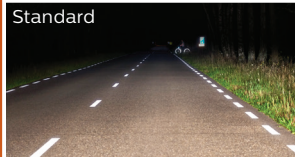

Xenon X-tremeVision gen2

Beam performance

Light color