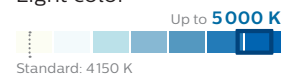

### Xenon LongerLife\*\*

Beam performance

Lifetime

Available in D1S, D2S, D2R

### Xenon WhiteVision gen2

Beam performance

Light color

Available in D1S, D2S, D2R, D3S

Images for illustration purposes only

\* Compared to the minimum legal standard (except for D2R that provides up to 20% more vision)