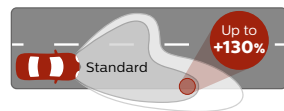

Lifetime<sup>4</sup>

Available in  
**H4, H7**

Up to **130%**  
more brightness<sup>1</sup>

**X-tremeVision  
G-force**

Beam performance<sup>1</sup>

Light color<sup>4</sup>

Lifetime<sup>4</sup>

Available in  
**H1, H4, H7, H11,  
HB3, HB4<sup>3</sup>**