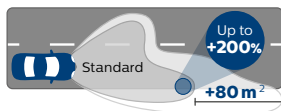

# Which car lamp do you need?

Enhanced  
**brightness**

New

Up to **200%**  
more brightness<sup>1</sup>

**RacingVision  
GT200**

Beam  
up to  
**+80 m<sup>2</sup>**

Beam performance<sup>1</sup>

Light color<sup>4</sup>