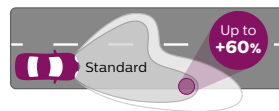

Light color⁴