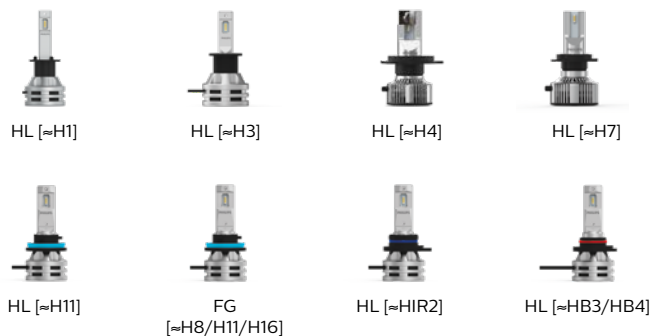

It is your own responsibility to ensure that the use of the LED retrofit lights complies with applicable local legal requirements.