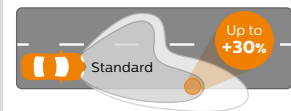

Light color⁴