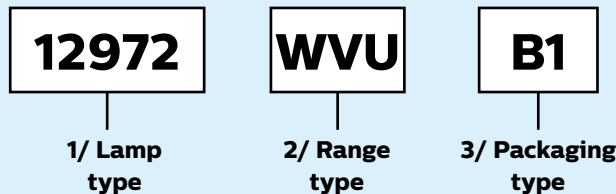

Understanding Philips ordering codes

All our automotive lighting products can be ordered using **Philips Order Entry**.

With Philips Order Entry you can identify the **lamp type**, the **product range** and the **packaging type**.

Example: **12972WVUB1**, H7 WhiteVision ultra, single blister

3/ Packaging type

Commercial pack
Material carton
Contents **C1** 1 lamp
Contents **CP** 10 lamps
Packaging type **C1/CP**

Single blister
Material carton/plastic
Contents 1 lamp
Packaging type **B1**

Double blister
Material carton/plastic
Contents 2 lamps
Packaging type **B2**

1/ Lamp type

Every **lamp type** is designated by Philips with a unique number called lamp type.

- All 12V lamps start with 12 (for example: 12972 for H7 12V)
- All 24V lamps starting with 13 (for example: 13972 for H7 24V)

2/ Range type

Most lamp types are available in different product **ranges**. These are indicated by a **color code**, to indicate the availability of a lamp in a specific product range.

Color code

	RacingVision GT200 Up to 200% brighter light	Range type RGT
	X-tremeVision G-force Up to 130% brighter light	Range type XVG
	VisionPlus Up to 60% more vision	Range type VP
	LongLife EcoVision Lifetime up to 1,500 hours	Range type LLECO
	WhiteVision ultra Sharp white look	Range type WVU
	Vision Up to 30% more vision	Range type PR
	Standard	Range type STD

Special pack
Material plastic
Contents **S2** 2 lamps
Contents **SM** 4 lamps
(2 headlamps,
2 position lamps)
Packaging type **S2/SM**

Xenon single blister
Material carton/plastic
Contents 1 lamp
Packaging type **S1**

LED X1/X2 blister
Material carton/plastic
Contents **X1** 1 lamp
Contents **X2** 2 lamps
Packaging types **X1/X2**

	Ultinon Pro9000 Original automotive performance in LED	Range type U90
	Ultinon Pro5000 The perfect blend of performance and durability	Range type U50
	Ultinon Essential Stand out from the crowd	Range type U30
	X-tremeUltinon LED Brighter. Whiter. Stronger.	Range type XU
	Ultinon LED The next level of white light	Range type UL