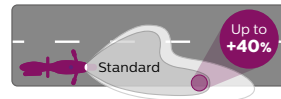

## Enhanced brightness

Up to **130%** more brightness\*

**X-tremeVision moto**

Beam performance\*

Available in H4, H7

See and **be seen**

**CityVision moto**

Beam performance