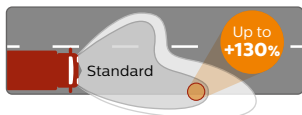

# Which **24 V** lamp do you need?

Safety and **durability**

Built to **last**

**MasterDuty**

**Best-in-class** lifetime

**MasterLife**

Beam performance\*

Available in **H1, H3, H4, H7, H11**