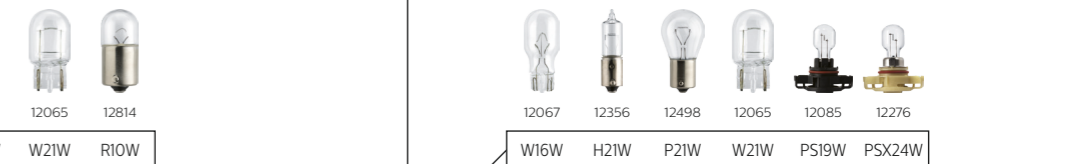

Which lamp for which function?

Low beam – high beam

Front indicators

Interior lights

Front parking lights

Side indicators

Front fog lights

Daytime Running Lights

Dashboard lights

philips.com/mylamps

Trunk lights

3rd stop light

Reversing light

Rear parking lights

License plate lights

Rear indicators