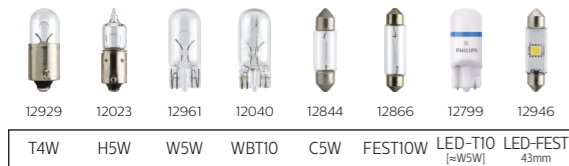

Which lamp for which function?

Low beam – high beam

Front indicators

Interior lights

Front parking lights

Side indicators

Front fog lights

Daytime Running Lights