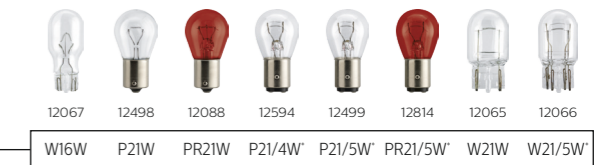

Which lamp for which function?

Low beam – high beam

Front indicators

Interior lights

Front parking lights

Side indicators

Front fog lights

Daytime Running Lights

Dashboard lights

philips.com/mylamps

Trunk lights

3rd stop light

Reversing light

Rear parking lights

License plate lights

Rear indicators

Reversing light

Glove compartment lights

Rear parking lights

Rear fog lights

Stop lights

*Combines stop and rear parking light function