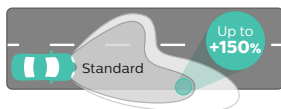

Which **xenon lamp** do you need?

Enhanced **brightness**

Up to **150% more vision***

Xenon X-tremeVision gen2

Beam performance*

Light color

Available in
D1S, D2S, D2R, D3S,
D4S, D5S

Ideal for **replacement**

Xenon Vision

Beam performance

Light color

Available in
D1S, D1R, D2S, D2R, D3S,
D3R, D4S, D4R, D5S, D8S

Unique **style**

Homogeneous white
LED effect

Xenon WhiteVision gen2

Beam performance*