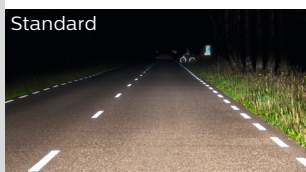

Which **xenon lamp** do you need?

Enhanced **brightness**

Up to **150% more vision***

Xenon X-tremeVision gen2

Beam performance*

Light color

Available in
D1S, D2S, D2R, D3S,
D4S, D5S

Ideal for **replacement**

Xenon Vision

Beam performance

Light color

Available in
D1S, D1R, D2S, D2R, D3S,
D3R, D4S, D4R, D5S, D8S

Unique **style**

Homogeneous white
LED effect

Xenon WhiteVision gen2

Beam performance*