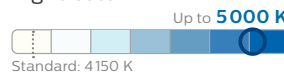

Xenon Vision

Beam performance

Light color

Available in
D1S, D1R, D2S, D2R, D3S,
D3R, D4S, D4R, D5S, D8S

Unique **style**

Homogeneous white
LED effect

Xenon WhiteVision gen2

Beam performance*

Light color

Available in
D1S, D2S, D2R, D3S

Images for illustration purposes only.

* Compared to the minimum legal standard (except for D2R that provides up to 20% more vision, and D5S which supports up to 120% more vision).