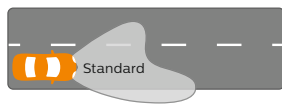

Which **xenon lamp** do you need?

Enhanced **brightness**

Up to **150% more vision***

Xenon X-tremeVision gen2

Beam performance*

Light color

Available in
D1S, D2S, D2R, D3S,
D4S, D5S

Ideal for **replacement**

Xenon Vision

Beam performance

Light color

Available in
D1S, D1R, D2S, D2R, D3S,
D3R, D4S, D4R, D5S, D8S

Unique **style**

Homogeneous white
LED effect

Xenon WhiteVision gen2

Beam performance*