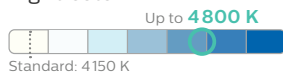

Which **xenon lamp** do you need?

Enhanced **brightness**

Up to **150% more vision***

Xenon X-tremeVision gen2

Beam performance*

Light color

Available in
D1S, D2S, D2R, D3S,
D4S, D5S

Ideal for **replacement**

Xenon Vision

Beam performance

Light color

Available in
D1S, D1R, D2S, D2R, D3S,
D3R, D4S, D4R, D5S, D8S

Unique **style**

Homogeneous white
LED effect

Xenon WhiteVision gen2

Beam performance*