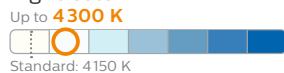

Which **xenon lamp** do you need?

Enhanced **brightness**

Up to **150% more vision***

Xenon X-tremeVision gen2

Beam performance*

Light color

Available in
D1S, D2S, D2R, D3S,
D4S, D5S

Ideal for **replacement**

Xenon Vision

Beam performance

Light color

Available in
D1S, D1R, D2S, D2R, D3S,
D3R, D4S, D4R, D5S, D8S

Unique **style**

Homogeneous white
LED effect

Xenon WhiteVision gen2

Beam performance*