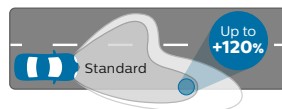

Xenon Vision

Beam performance

Light color

Available in
D1S, D1R, D2S, D2R, D3S,
D3R, D4S, D4R, D5S, D8S

Unique **style**

Homogeneous white
LED effect

Xenon WhiteVision gen2

Beam performance*

Light color

Available in
D1S, D2S, D2R, D3S

Images for illustration purposes only.

* Compared to the minimum legal standard (except for D2R that provides up to 20% more vision, and D5S which supports up to 120% more vision).