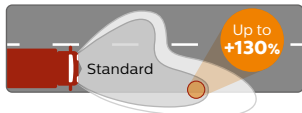

Safety and **durability**

Built to **last**

MasterDuty

Best-in-class lifetime

MasterLife

Beam performance*

Lifetime**

Up to **550 h**