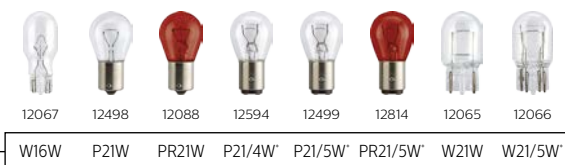

Stop lights

*Combines stop and rear parking light function

12V Car lighting

Halogen