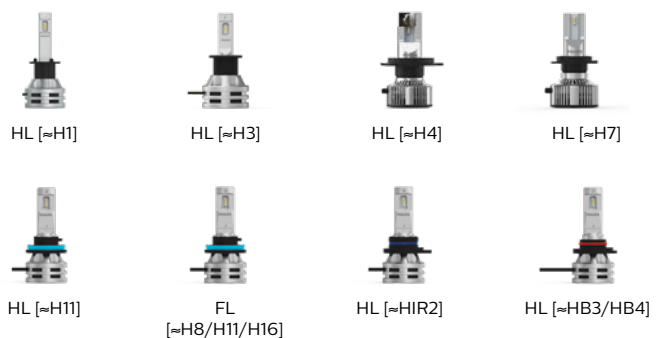

Available in X2 packaging

Available in