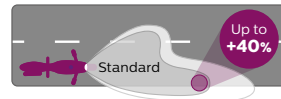

Enhanced brightness

Up to **130%** more brightness*

X-tremeVision moto

Beam performance*

Available in H4, H7

See and **be seen**

CityVision moto

Beam performance