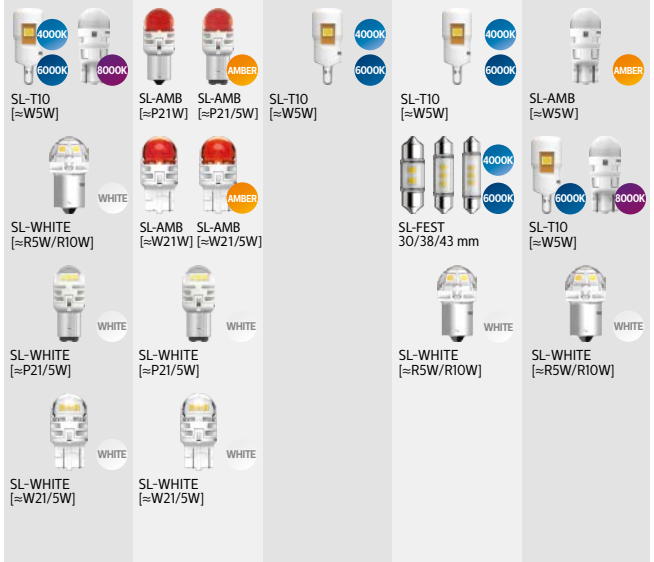

Ultinon Pro6000 SL