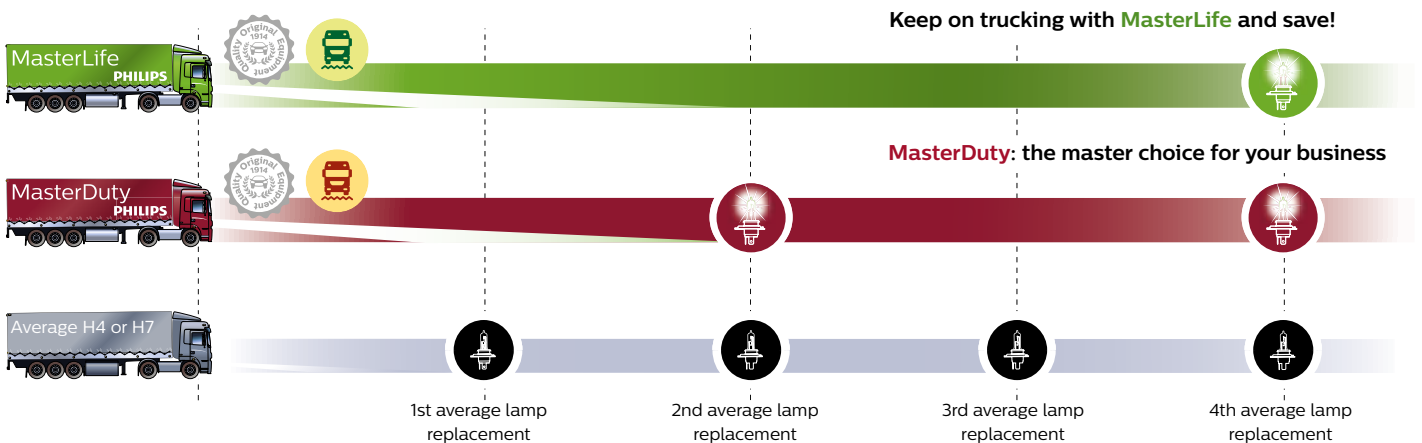

** Lifetime differs per type, indication for H7 only

philips.com/trucklight

Safety and durability

Philips 24V headlighting advantage

Combining **vibration resistance** with **high quality**, Philips truck headlamps last longer than standard lamps.

MasterDuty

Built to last

- Lasts up to 550 hours*
- Maximum vibration resistance
- Up to 130% more vision**
- Reinforced mount and base guards against shocks
- Extra robust double-coil filament

The Philips MasterDuty headlamps are designed for **maximum vibration resistance** and excellent **lifetime**. MasterDuty is the **right choice** for drivers seeking **toughness** that **lasts**.