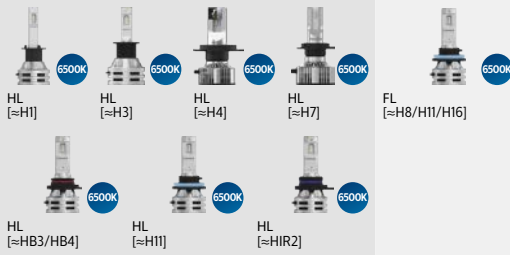

Ultinon Essential HL

LED adapters