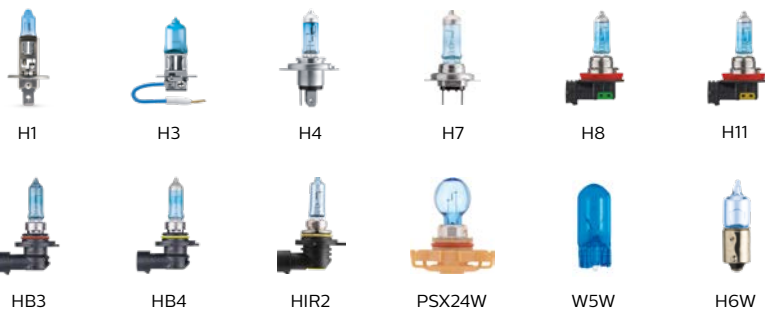

*Applies to H4, H7. Light temperature differs per technical type.
 **Compared to the minimum legal standard. Applies to headlight bulbs.

Standard

WhiteVision ultra

Available in

Available in S2, B1 and B2 packaging