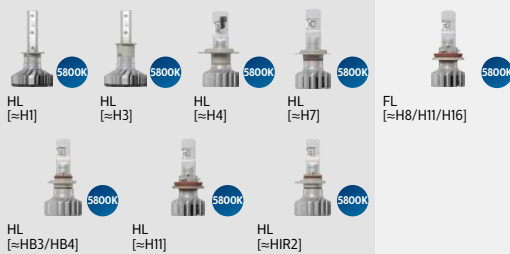

Ultinon Pro5000 HL