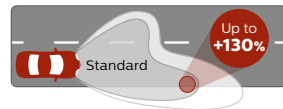

Light color⁴