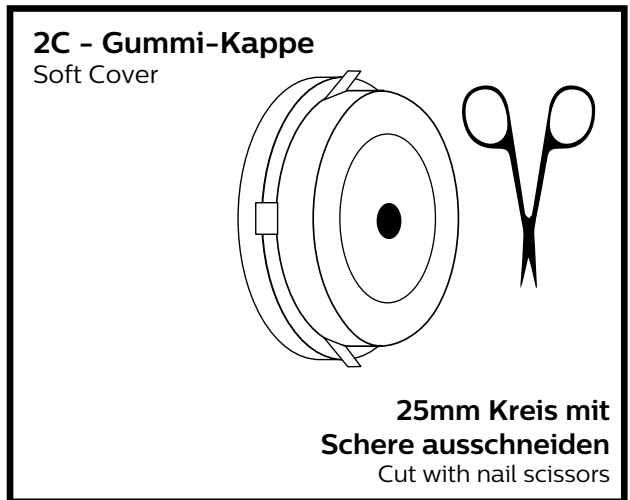

## Scheinwerfer – Ansicht von oben und von hinten

Headlamp view from top and back side

Linke Anbauseite - Left side

Rechte Anbauseite - Right side

7

ON

ON

8

Date // 16.11.21

Format one-up // 120x100

Format litho stepped //

Print Process // off-set

Minimum point // 4pt

Job Number // 6575879

*This sheet may not be colour  
accurate. Always refer to current  
PANTONE Colour Formula Guide  
for colour matching.*