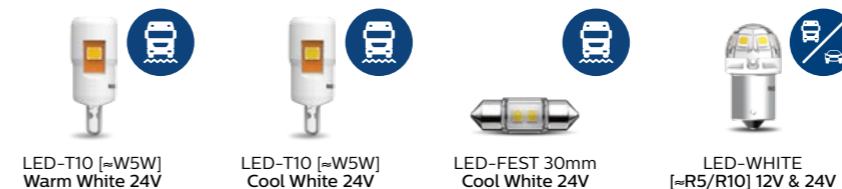

Ultinon Pro6000 SL

Brighter, elegant signals

The all-new Ultinon Pro6000 LED bulbs offer superior visibility and style for your car. Philips high-end LED technology offers enhanced performance and easy replacement for greater safety and elegant appearance. Select from this range of bright interior and signaling lights that will transform your driving experience.

Superior visibility

- Powerful light with high lumen output
- Variety of powerful white light: 4000/6000/8000K for T10 [=W5W]
- Instant-on technology for more safety
- Uniform light distribution

High-end, elegant signaling

- Stylish LED signaling light available in white, vibrant red and vibrant amber

Performance made to last

- High-end LED technology
- Long lifetime up to 5000 hours
- *HeatShield* technology to endure any thermal challenge for T10 bulbs

Simple plug-and-play replacement

- Electrically compatible with most cars.
- No flickering thanks to dark-current immunity for Festoons
- Standard caps and polarity-free for quick and easy replacement (W5W, W16, W21/5W, P21/5W, R5/R10)
- Large portfolio for car and truck applications

Ultinon Pro6000 SL

Available in

12V

24V