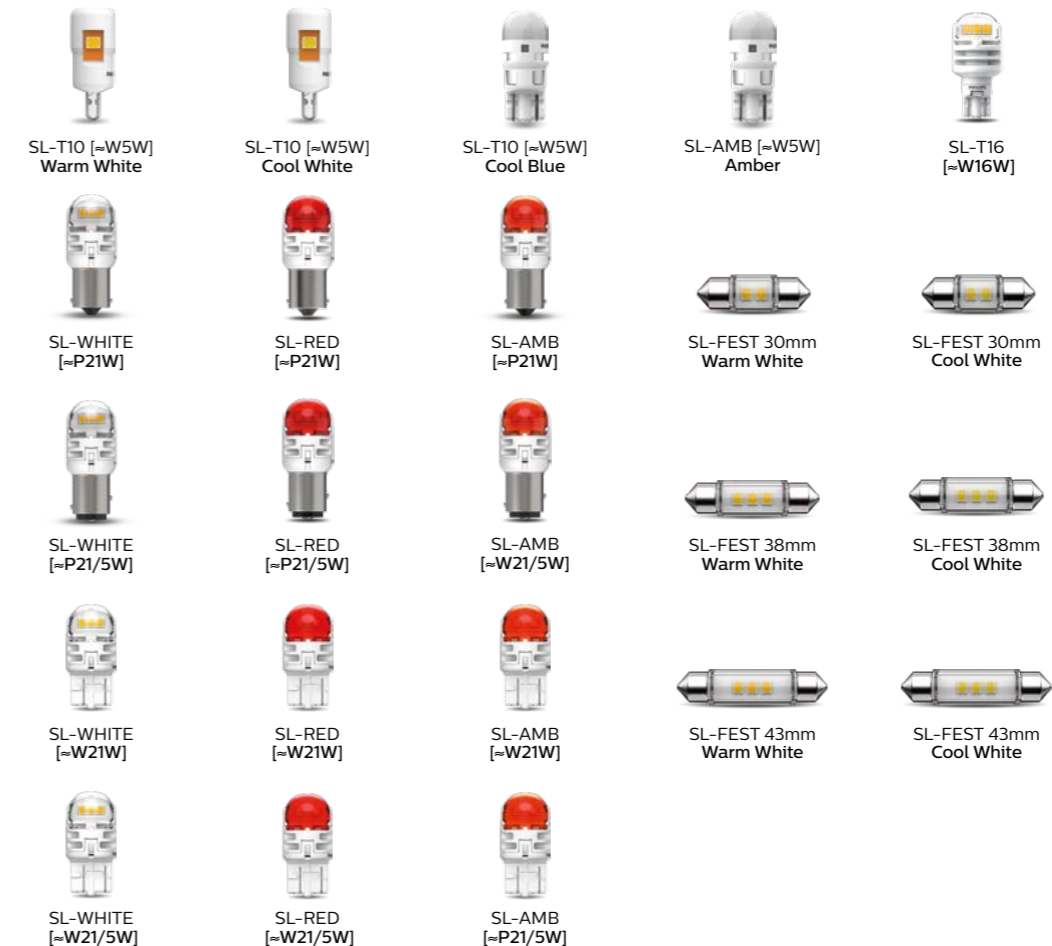

Ultinon Pro6000 SL

Brighter, elegant signals

The all-new Ultinon Pro6000 LED bulbs offer superior visibility and style for your car. Philips high-end LED technology offers enhanced performance and easy replacement for greater safety and elegant appearance. Select from this range of bright interior and signaling lights that will transform your driving experience.

Superior visibility

- Powerful light with high lumen output
- Variety of powerful white light: 4000/6000/8000K for T10 [=W5W]
- Instant-on technology for more safety
- Uniform light distribution

High-end, elegant signaling

- Stylish LED signaling light available in white, vibrant red and vibrant amber

Performance made to last

- High-end LED technology
- Long lifetime up to 5000 hours
- *HeatShield* technology to endure any thermal challenge for T10 bulbs

Simple plug-and-play replacement

- Electrically compatible with most cars.
- No flickering thanks to dark-current immunity for Festoons
- Standard caps and polarity-free for quick and easy replacement (W5W, W16, W21/5W, P21/5W, R5/R10)
- Large portfolio for car and truck applications

Ultinon Pro6000 SL

Available in

12V

24V