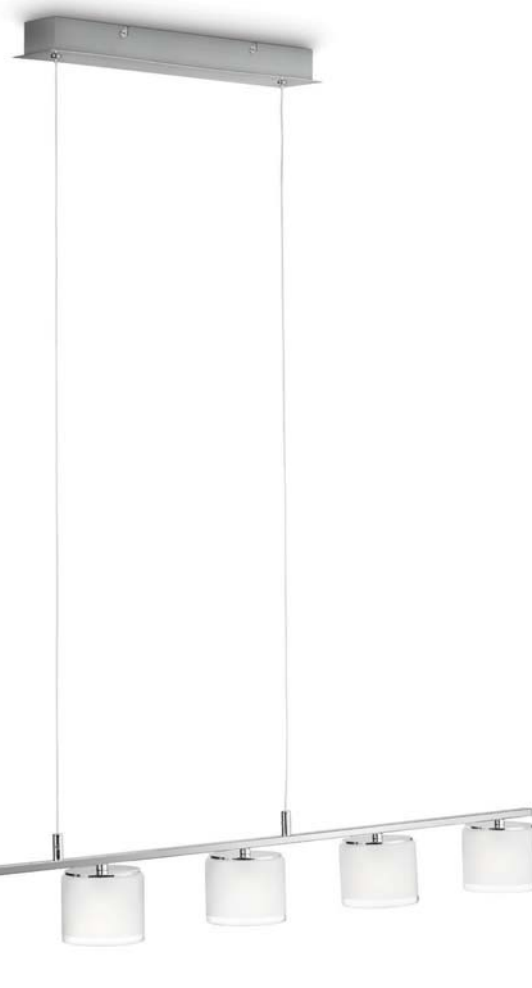

InStyle

Decorative

Byzantin

Byzantin 36446/11/P1

1 124 → 450 ↗ 450
LED - 6x 5W incl. - 2400 lm
⊕ - IP20
glass

Byzantin 36557/11/P1

1 1682 → 1204 ↗ 100
LED - 6x 5W incl. - 2400 lm
⊕ - IP20
glass

Arago

Arago 37167/31/16

1 1500 → 261 ↗ 261
LED - 3x 4,5W incl. - 1500 lm
⊕ - IP20
metal - glass

Arago 37168/31/16

1 1500 → 970 ↗ 120
LED - 4x 4,5W incl. - 2000 lm
⊕ - IP20
metal - glass

Arago 37169/31/16

1 1500 → 1340 ↗ 120
LED - 6x 4,5W incl. - 3000 lm
⊕ - IP20
metal - glass

↑ 64 → 270 ↙ 120
LED - 1x 4,5W incl. - 500 lm
⊕ - IP20
glass - metal

Hanging domes of light.

These slim, futuristic flat-shaped pendants hanging elegantly from a thin cord are distinctive and elegant indeed. Each provides strong warm white light without glare from a large frosted glass dome.