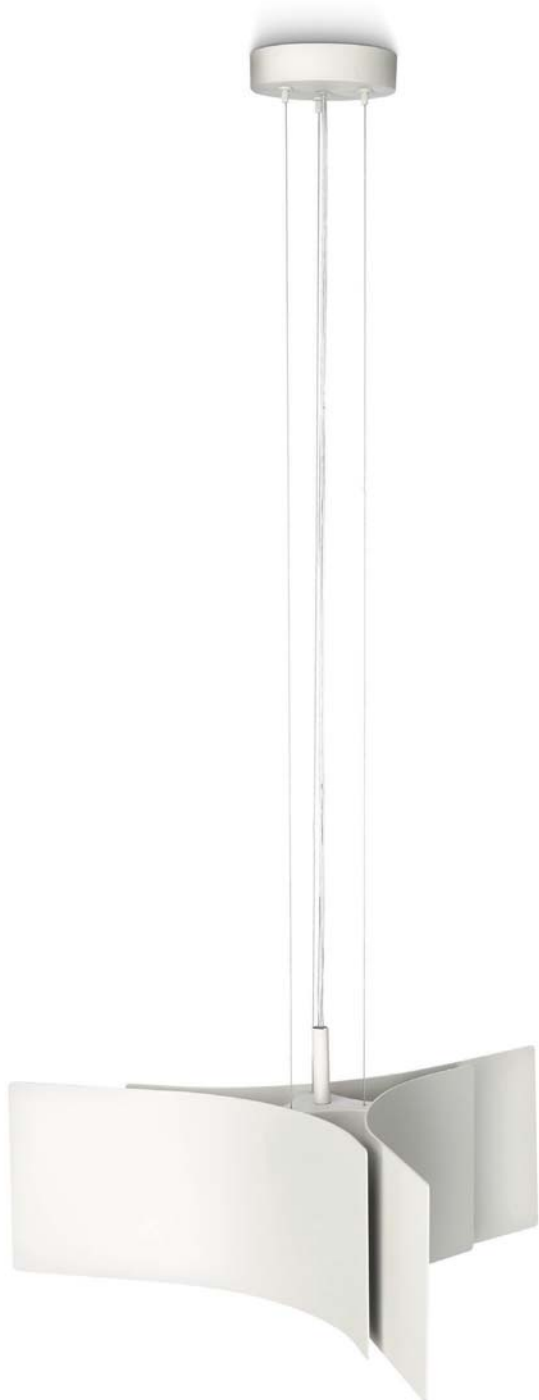

Bent - Tulip

Bent 40826/31/16

↑ 1500 ↔ 485 ↙ 430
E27 - 1x 70W incl. - 1200 lm
⊕ - IP20
metal