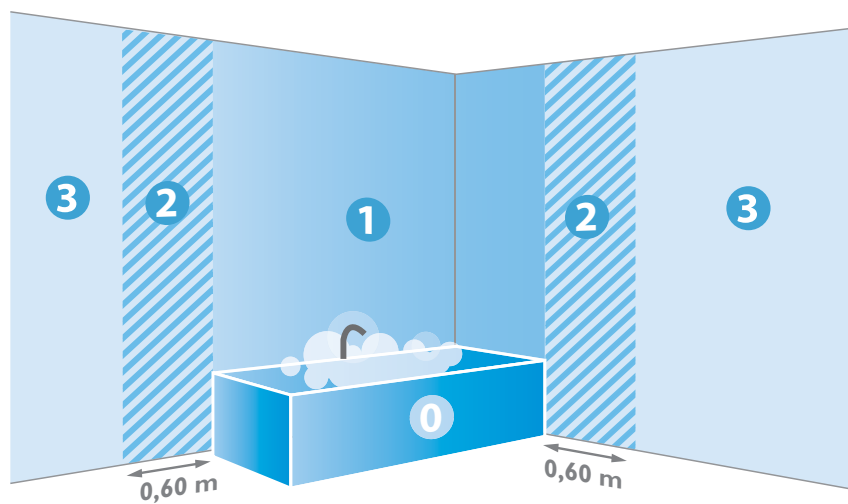

* The IP rate identifies the Ingress Protection against humidity and dust. The IP level is described by 2 two figures: the first one is referred to the protection level against dust, the second against water.

IP44

IP65