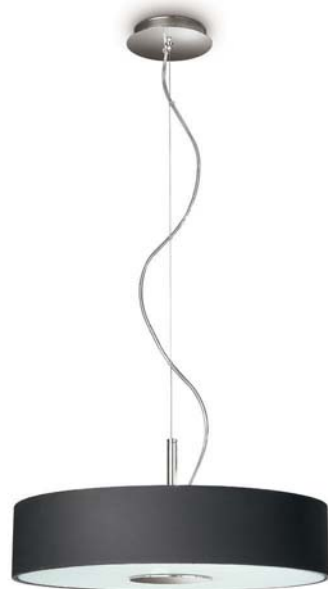

Ortega
37308/06/16

1 1500 → 1315 ↙ 95
LED - 6x 4,5W incl. - 3000 lm
⊕ - IP20
metal - glass

Ortega
37326/06/16

1 92 → 216 ↙ 216
LED - 4x 4,5W incl. - 2000 lm
⊕ - IP20
metal - glass

Wonderful wheels of light.
With a sweeping silhouette that's sleek and chic, these smart circular ceiling lamps with chrome accents make a stylish centerpiece to any room. The clever design with glass diffuser casts light up as well as down, for a pleasant ambiance.

Flora

Flora
37481/17/16

1 216 → 450 ↗ 450
E14 - 3x 42W incl. - 3x 630 lm
⊕ - IP20
textile

Flora
37480/17/16

1 1700 → 450 ↗ 450
E14 - 3x 42W incl. - 3x 630 lm
⊕ - IP20
textile

Flora
37481/30/16

1 216 → 450 ↗ 450
E14 - 3x 42W incl. - 3x 630 lm
⊕ - IP20
textile