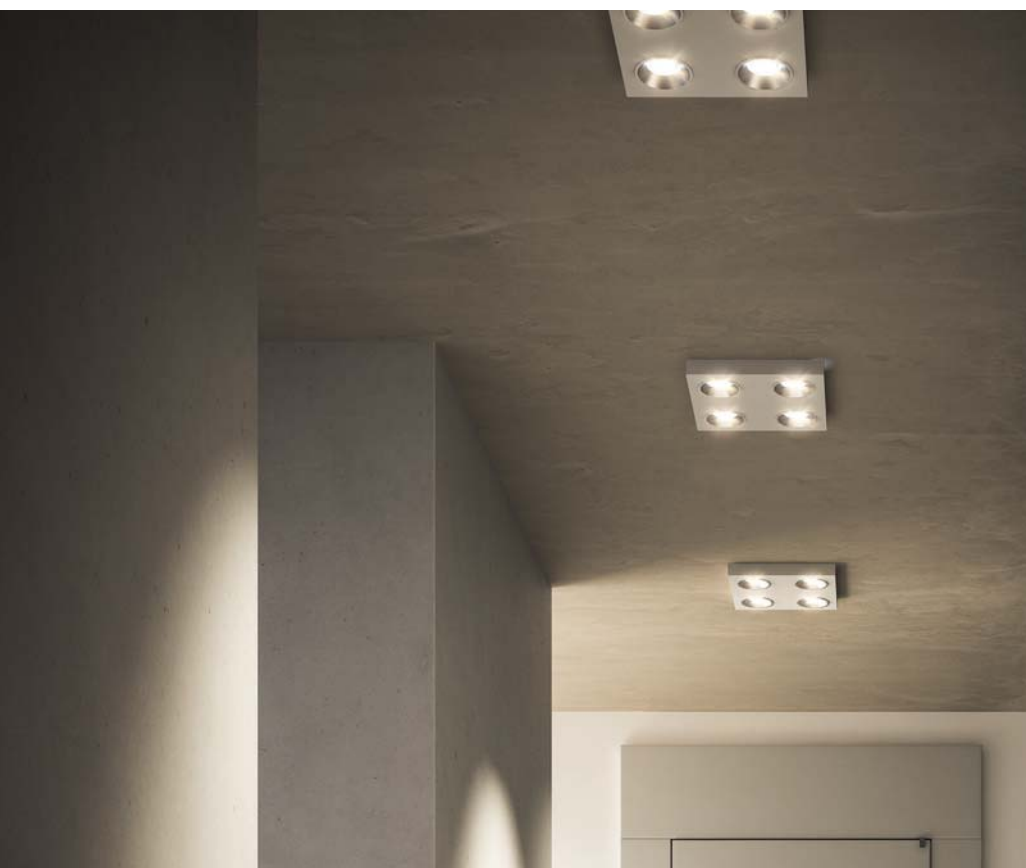

Quine
31214/31/16

1 28 → 240 ↗ 240
LED - 4x 4,5W incl. - 2000 lm
⊕ - IP20
metal