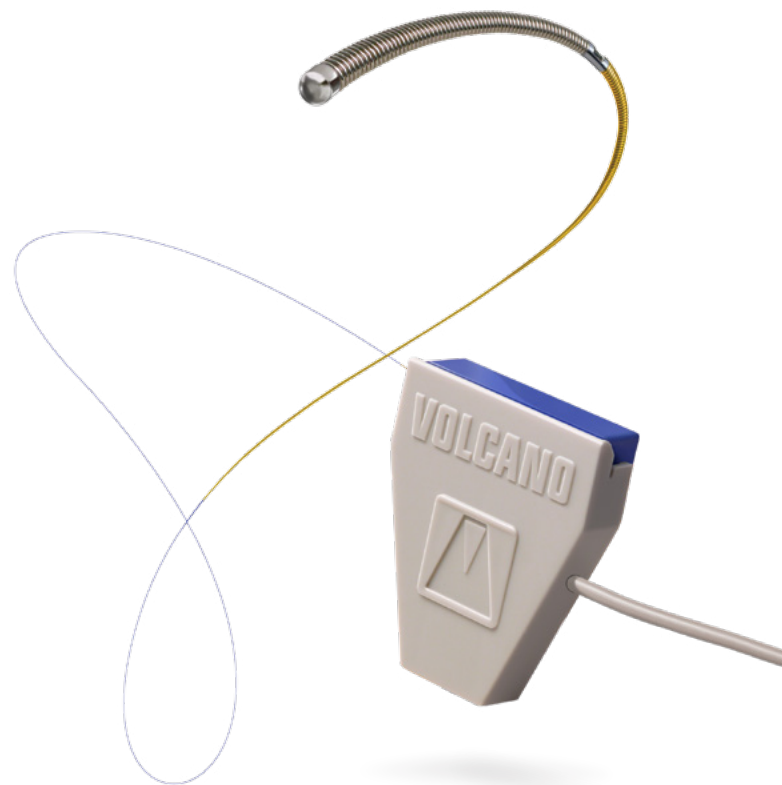

PHILIPS

 **VOLCANO**

Verrata Plus

Pressure guide wire

The wire you choose, the technology you can trust

For over 20 years Philips Volcano has led the way in physiology, putting patients first through continuous innovation

Introducing our 10th generation physiology wire: **Verrata Plus**

- Adapted from the market-leading Verrata pressure wire
- **New** in-line clip connector for improved work flow
- **New** high fidelity sensor for reliable pressure measurement
- Reliably connect and disconnect with confidence
- Seamlessly switch between FFR and iFR, the only resting index with over 9,000 patients studied

The Quick Connect process

1 Angled approach

2 Drag

3 Drop

Ordering information

| Model | Length | Tip |
|----------|--------|----------|
| 10185 P | 185 cm | Straight |
| 10185J P | 185 cm | J-tip |
| 10300 P | 300 cm | Straight |
| 10300J P | 300 cm | J-tip |