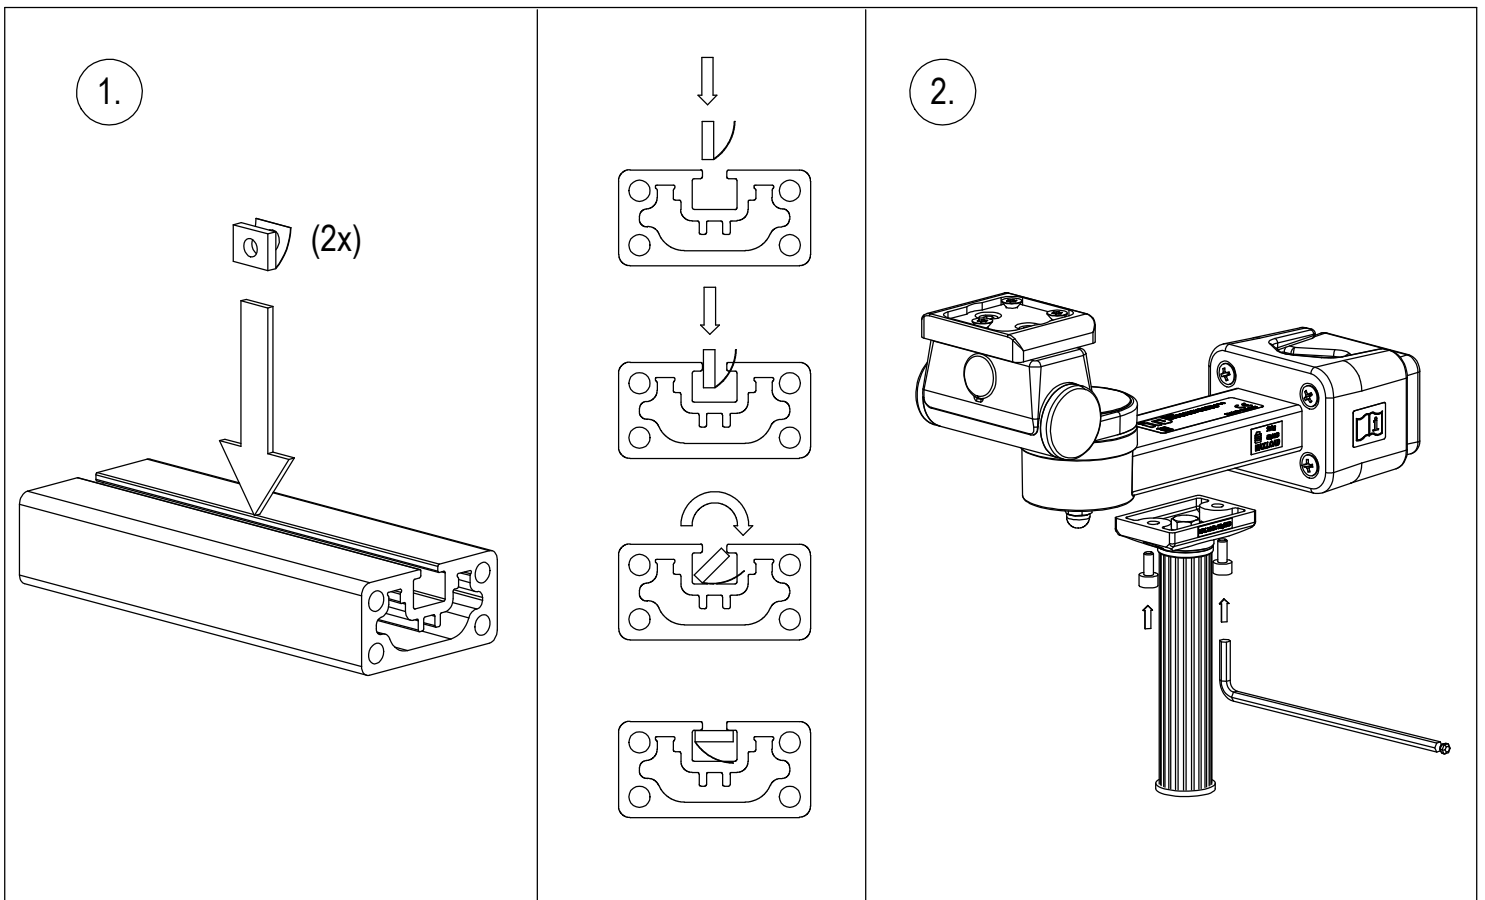

ITD GmbH
Sportplatzstraße 3 - 84381 Johanniskirchen • Germany
Tel. +49-89-61 44 25-0 • Fax +49-89-61 44 25-20
sales@itd-cart.com • www.itd-cart.com

MA.0214.799
005/ 30.07.2013