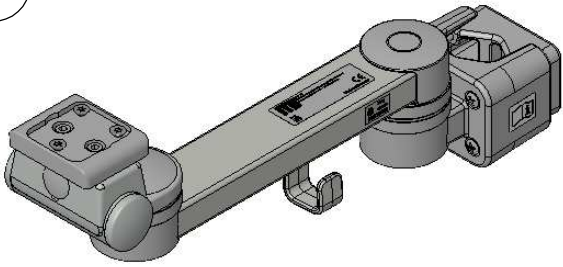

1.

2.

3.

4.

5.

ITD GmbH
Sportplatzstraße 3 - 84381 Johanniskirchen - Germany
Tel. +49-89-61 44 25-0 - Fax +49-89-61 44 25-20
sales@itd-cart.com - www.itd-cart.com

MA.0214.799
005/ 30.07.2013