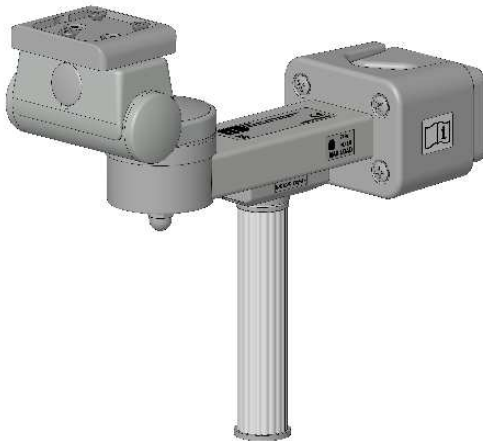

Assembly Instructions

for TS.6248.XXX

for TS.6249.XXX

for TS.6268.XXX

for TS.6269.XXX

all configurations compatible with:

- Philips-monitor MP20/30 (M8001A / M8002A)
- Philips-monitor MP40/50 (M8003A / M8004A)
- Philips-monitor MP60/70 (M8005A / M8007A)
- Philips G1/G5 (M1013A / M1019A) and monitor
- Philips-monitor MX400/450 (866060 / 866062)
- Philips-monitor MX600/700 (865242 / 865241)
- Philips-monitor MX800 (865240)