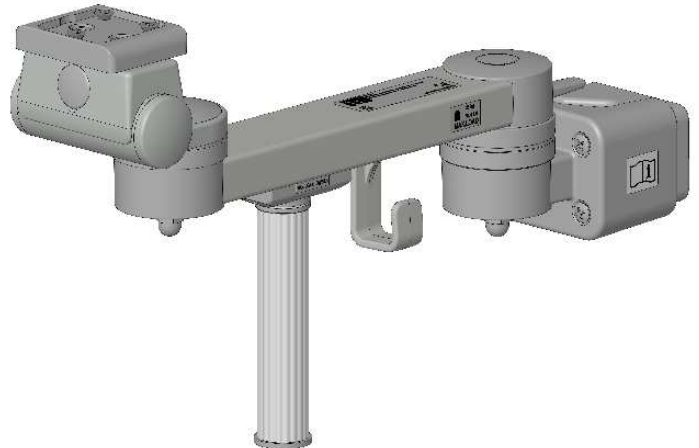

Assembly Instructions

for TS.6248.XXX

for TS.6249.XXX

for TS.6268.XXX

for TS.6269.XXX

all configurations compatible with:

- Philips-monitor MP20/30 (M8001A / M8002A)
- Philips-monitor MP40/50 (M8003A / M8004A)
- Philips-monitor MP60/70 (M8005A / M8007A)
- Philips G1/G5 (M1013A / M1019A) and monitor
- Philips-monitor MX400/450 (866060 / 866062)
- Philips-monitor MX600/700 (865242 / 865241)
- Philips-monitor MX800 (865240)