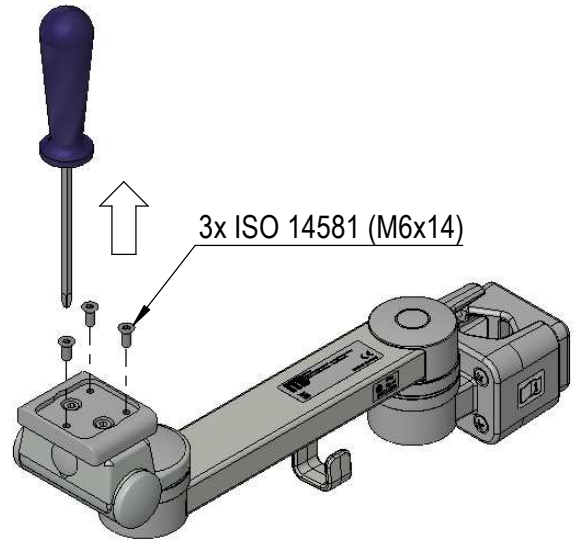

1.

2.

3.

4.

5.

ITD GmbH
Sportplatzstraße 3 - 84381 Johanniskirchen - Germany
Tel. +49-89-61 44 25-0 - Fax +49-89-61 44 25-20
sales@itd-cart.com - www.itd-cart.com

MA.0214.799
005/ 30.07.2013