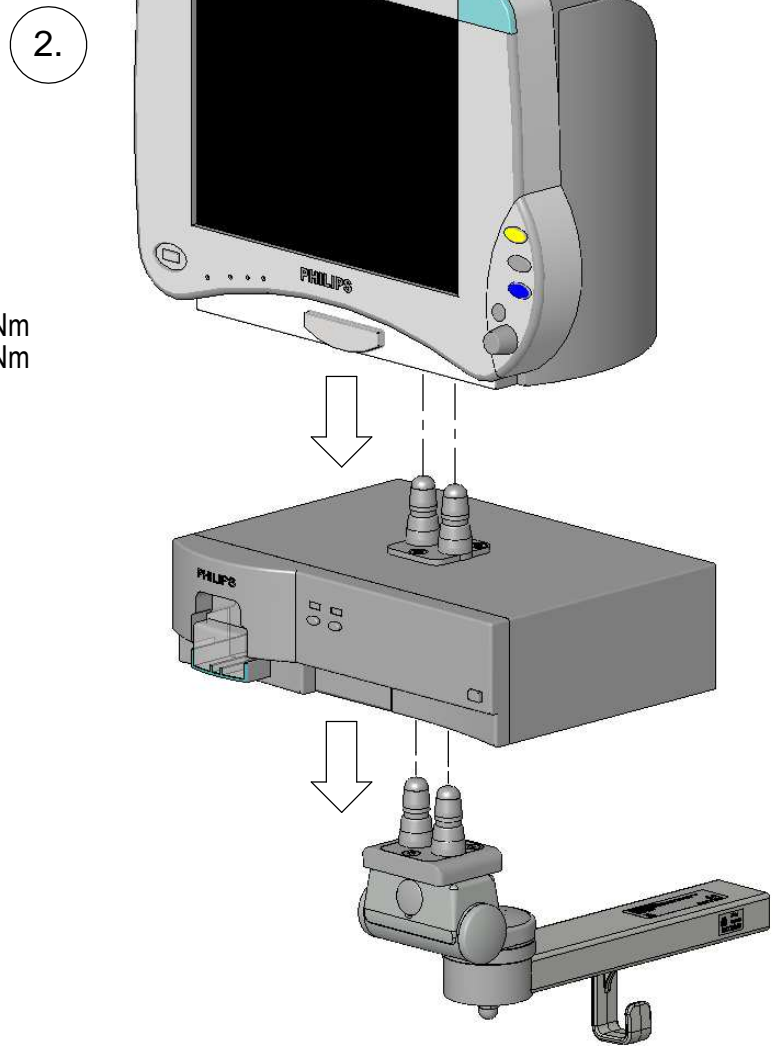

Philips G1 (M1013A) / G5 (M1019A):

ITD GmbH
Sportplatzstraße 3 - 84381 Johanniskirchen • Germany
Tel. +49-89-61 44 25-0 • Fax +49-89-61 44 25-20
sales@itd-cart.com • www.itd-cart.com

MA.0214.799
005/ 30.07.2013