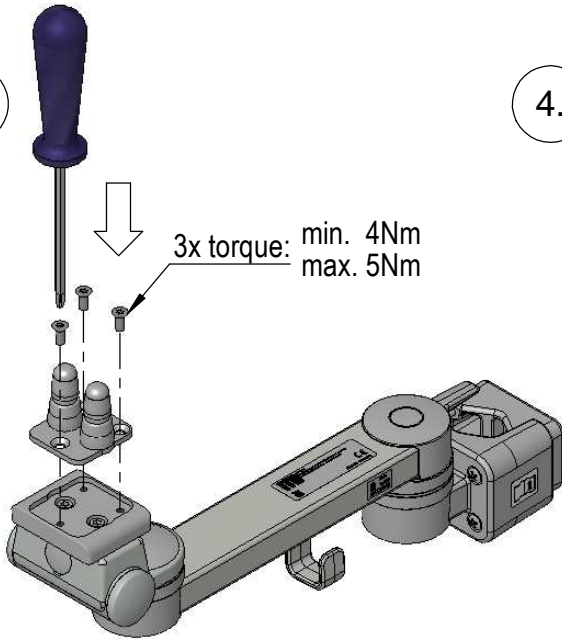

1.

2.

3.

4.

5.

ITD GmbH
Sportplatzstraße 3 - 84381 Johanniskirchen - Germany
Tel. +49-89-61 44 25-0 - Fax +49-89-61 44 25-20
sales@itd-cart.com - www.itd-cart.com

MA.0214.799
005/ 30.07.2013