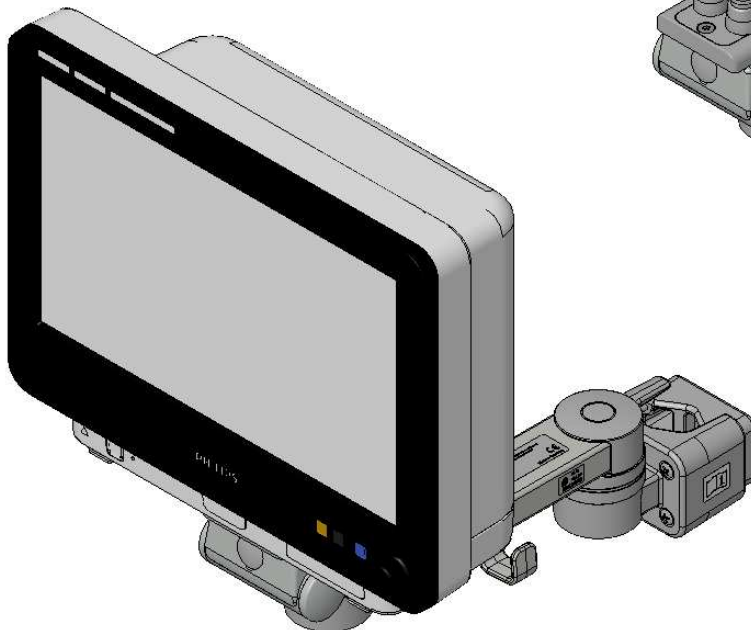

1.

2.

3.

4.

5.

ITD GmbH
Sportplatzstraße 3 - 84381 Johanniskirchen - Germany
Tel. +49-89-61 44 25-0 - Fax +49-89-61 44 25-20
sales@itd-cart.com - www.itd-cart.com

MA.0214.799
005/ 30.07.2013