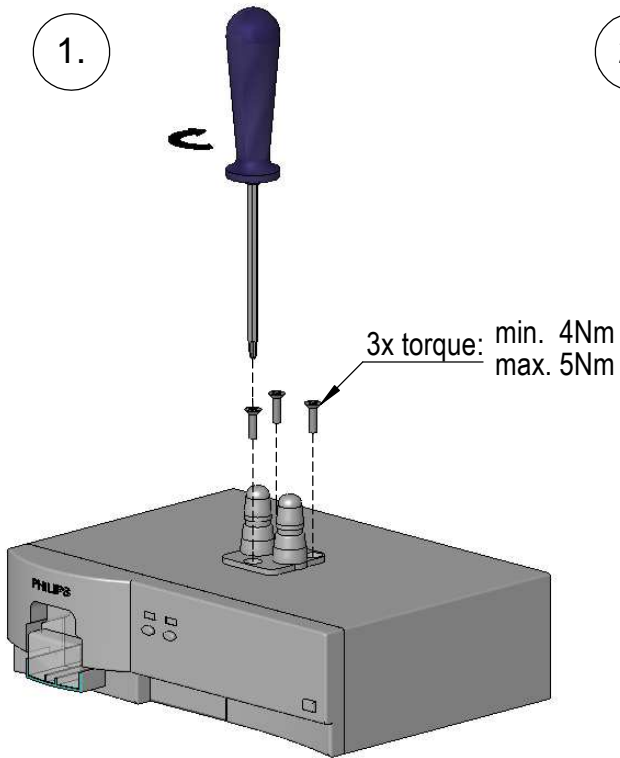

Philips G1 (M1013A) / G5 (M1019A):

ITD GmbH
Sportplatzstraße 3 - 84381 Johanniskirchen • Germany
Tel. +49-89-61 44 25-0 • Fax +49-89-61 44 25-20
sales@itd-cart.com • www.itd-cart.com

MA.0214.799
005/ 30.07.2013