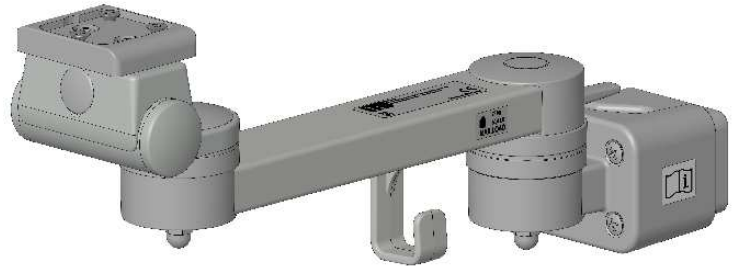

Assembly Instructions

for TS.6248.XXX

for TS.6249.XXX

for TS.6268.XXX

for TS.6269.XXX

all configurations compatible with:

- Philips-monitor MP20/30 (M8001A / M8002A)
- Philips-monitor MP40/50 (M8003A / M8004A)
- Philips-monitor MP60/70 (M8005A / M8007A)
- Philips G1/G5 (M1013A / M1019A) and monitor
- Philips-monitor MX400/450 (866060 / 866062)
- Philips-monitor MX600/700 (865242 / 865241)
- Philips-monitor MX800 (865240)