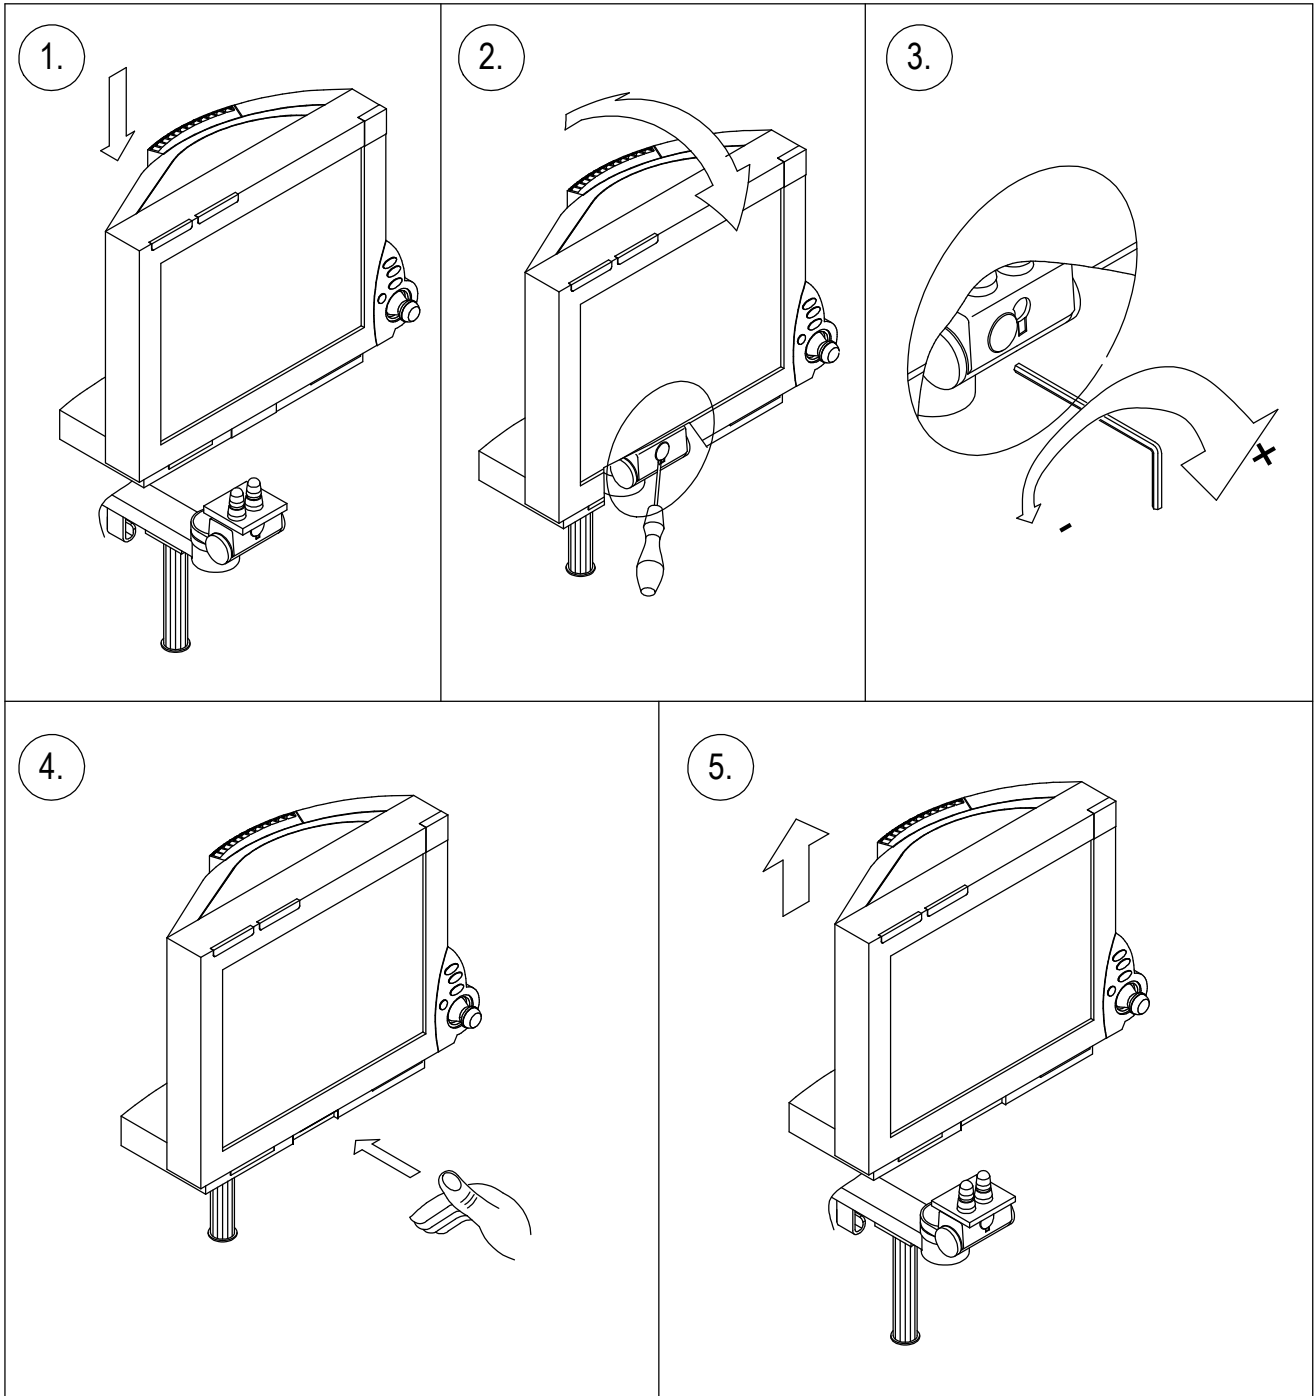

ITD GmbH
Sportplatzstraße 3 - 84381 Johanniskirchen • Germany
Tel. +49-89-61 44 25-0 • Fax +49-89-61 44 25-20
sales@itd-cart.com • www.itd-cart.com

MA.0214.799
005/ 30.07.2013