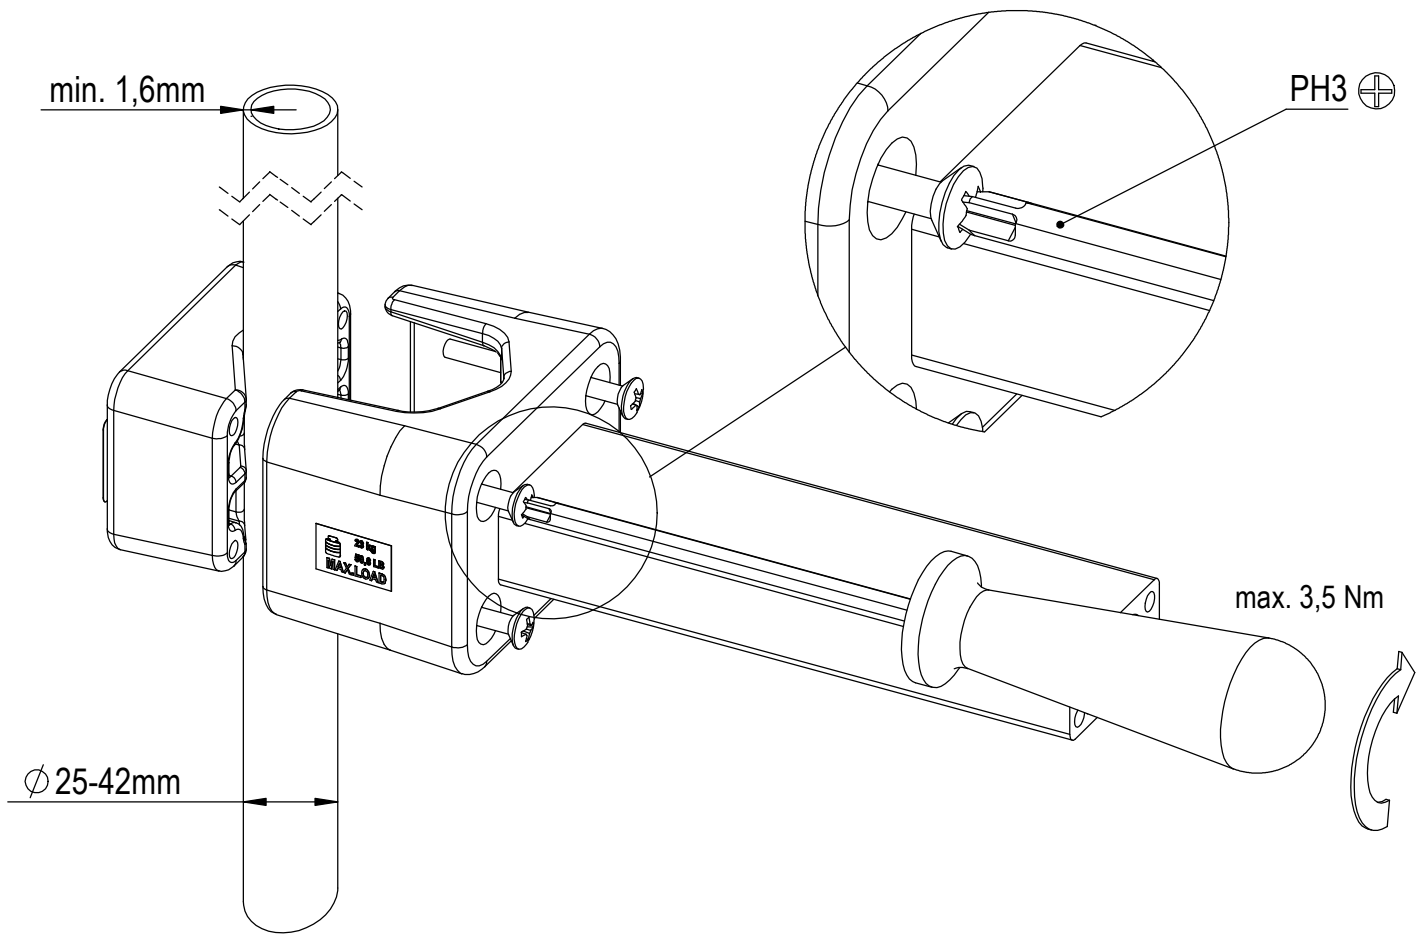

ITD GmbH
Sportplatzstraße 3 - 84381 Johanniskirchen • Germany
Tel. +49-89-61 44 25-0 • Fax +49-89-61 44 25-20
sales@itd-cart.com • www.itd-cart.com

MA.0214.799
005/ 30.07.2013