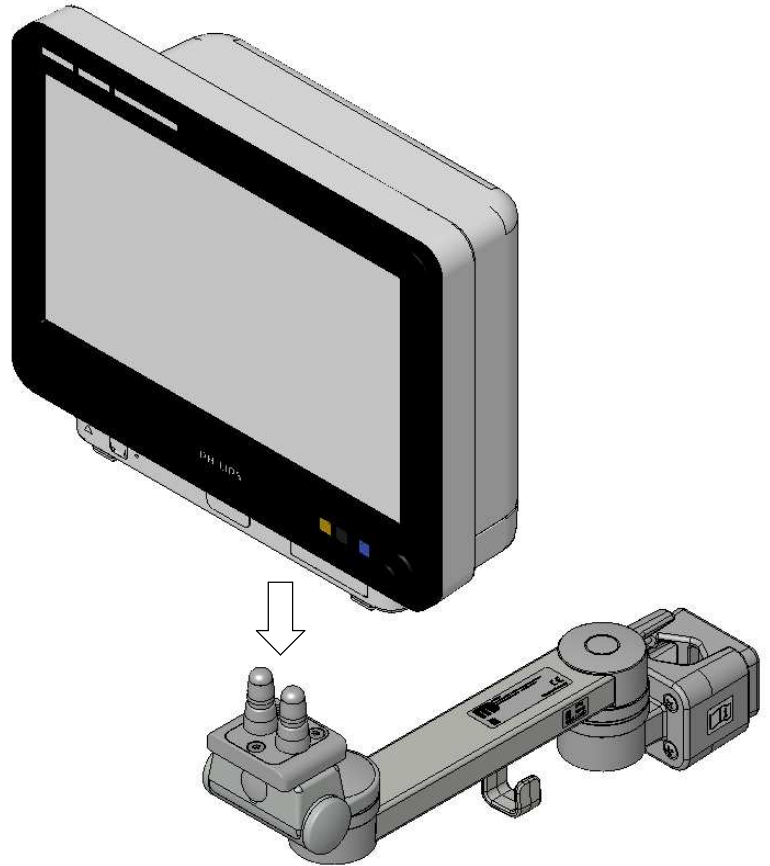

1.

2.

3.

4.

5.

ITD GmbH
Sportplatzstraße 3 - 84381 Johanniskirchen - Germany
Tel. +49-89-61 44 25-0 - Fax +49-89-61 44 25-20
sales@itd-cart.com - www.itd-cart.com

MA.0214.799
005/ 30.07.2013