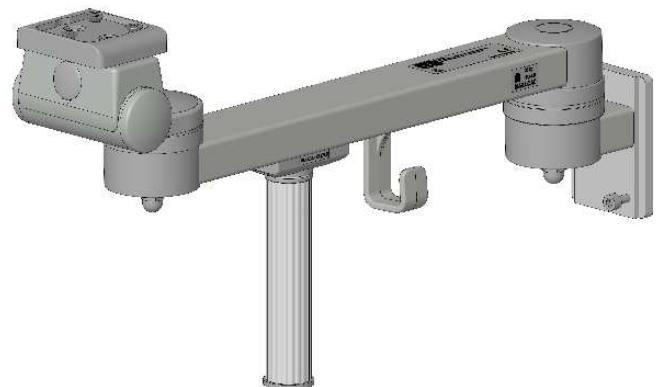

Assembly Instructions

for TS.6252.XXX

for TS.6253.XXX

for TS.6272.XXX

for TS.6273.XXX

all configurations compatible with:

- Philips-monitor MP20/30 (M8001A / M8002A)
- Philips-monitor MP40/50 (M8003A / M8004A)
- Philips-monitor MP60/70 (M8005A / M8007A)
- Philips G1/G5 (M1013A / M1019A) and monitor
- Philips-monitor MX400/450 (866060 / 866062)
- Philips-monitor MX600/700 (865242 / 865241)
- Philips-monitor MX800 (865240)