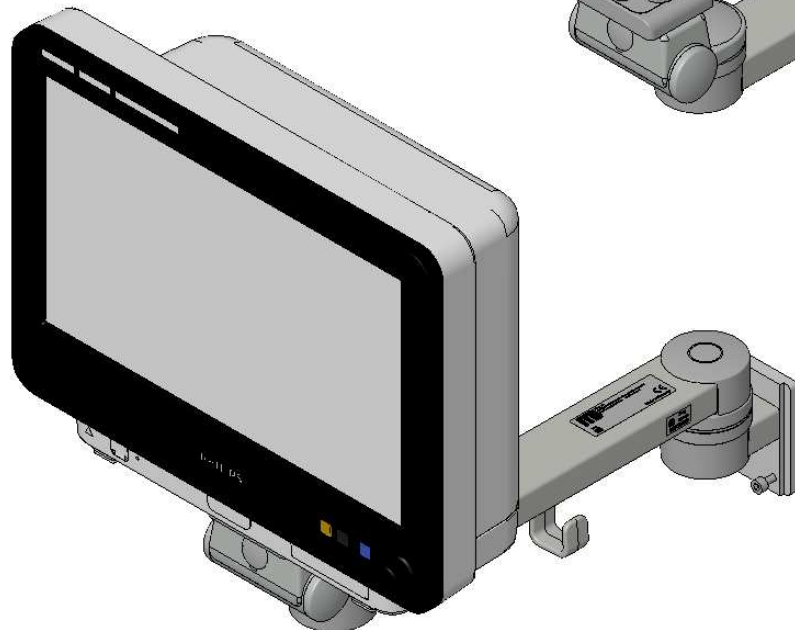

1.

2.

3.

4.

5.

ITD GmbH
Sportplatzstraße 3 - 84381 Johanniskirchen - Germany
Tel. +49-89-61 44 25-0 - Fax +49-89-61 44 25-20
sales@itd-cart.com - www.itd-cart.com

MA.0216.799
004/ 30.07.2013