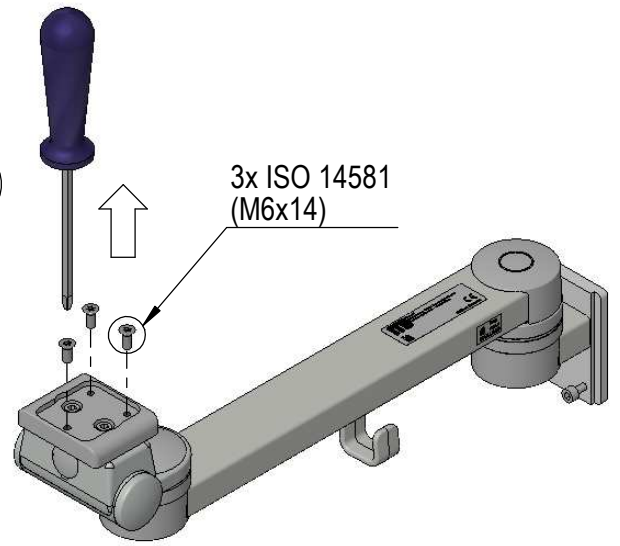

1.

2.

3.

4.

5.

ITD GmbH
Sportplatzstraße 3 - 84381 Johanniskirchen - Germany
Tel. +49-89-61 44 25-0 - Fax +49-89-61 44 25-20
sales@itd-cart.com - www.itd-cart.com

MA.0216.799
004/ 30.07.2013