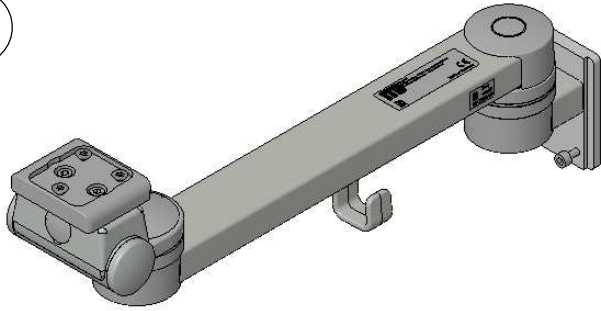

1.

2.

3.

4.

5.

ITD GmbH
Sportplatzstraße 3 - 84381 Johanniskirchen - Germany
Tel. +49-89-61 44 25-0 - Fax +49-89-61 44 25-20
sales@itd-cart.com - www.itd-cart.com

MA.0216.799
004/ 30.07.2013