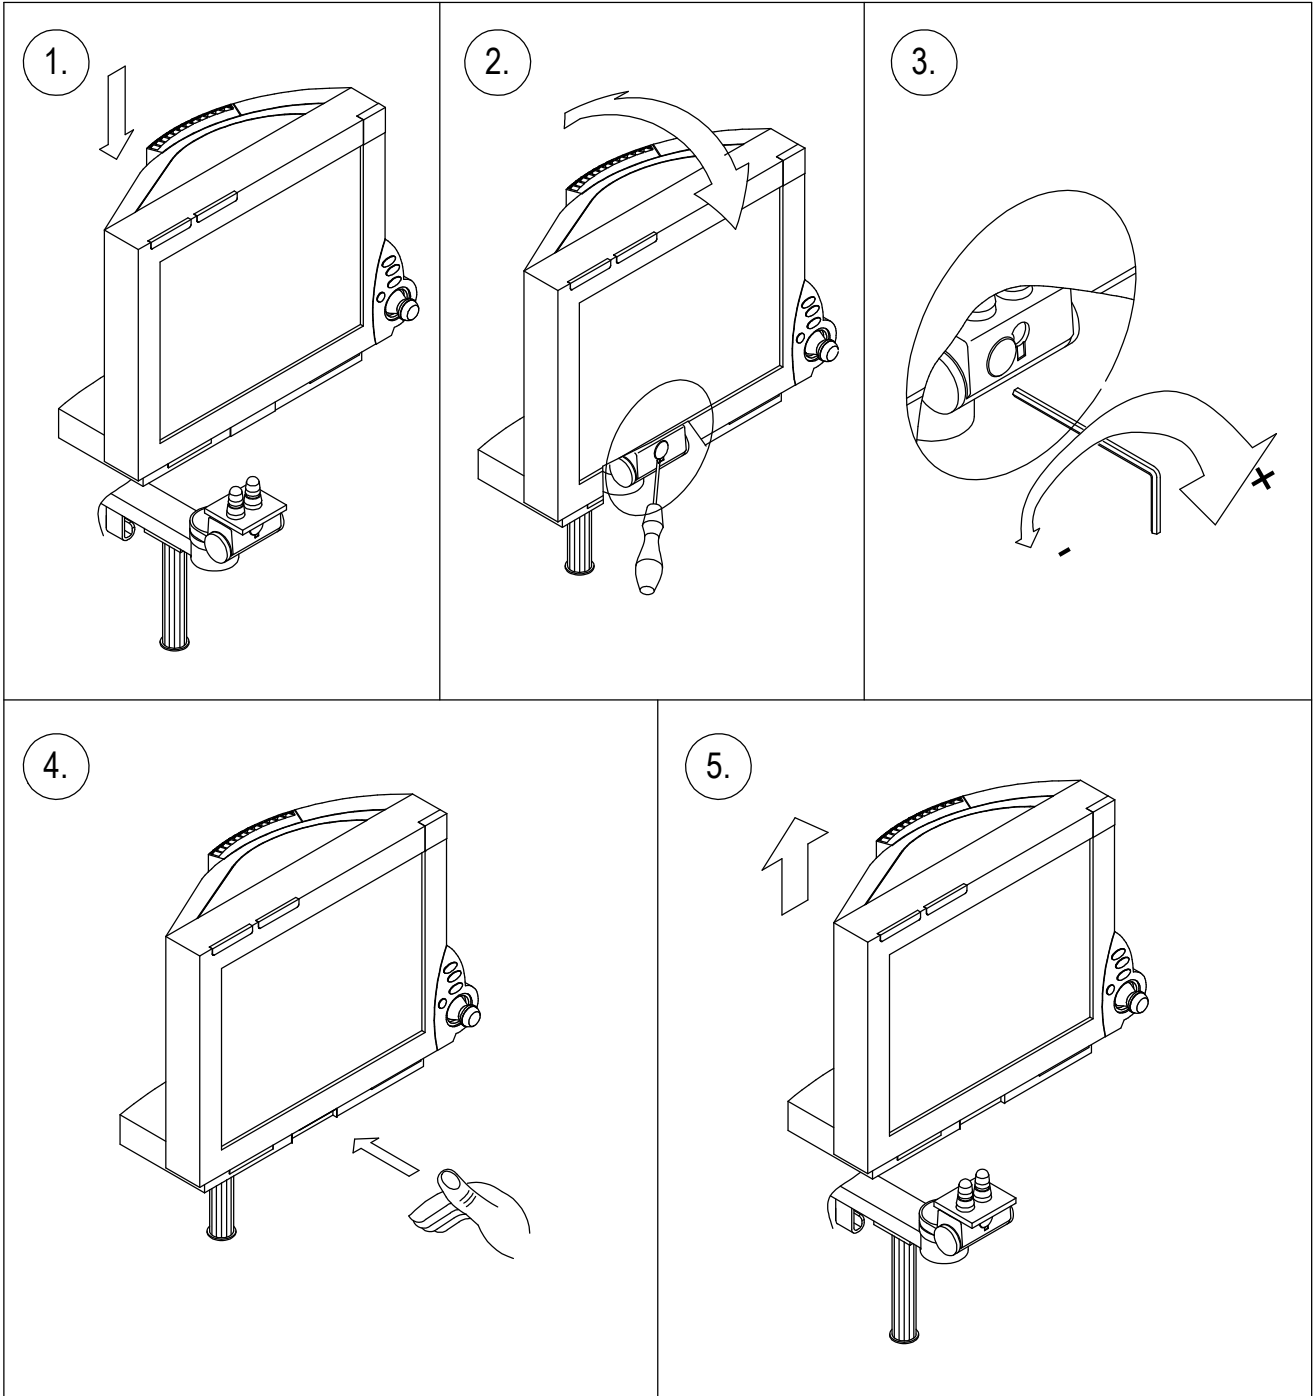

ITD GmbH
Sportplatzstraße 3 - 84281 Johanniskirchen • Germany
Tel. +49-89-61 44 25-0 • Fax +49-89-61 44 25-20
sales@itd-cart.com • www.itd-cart.com

MA.0216.799
004/ 30.07.2013