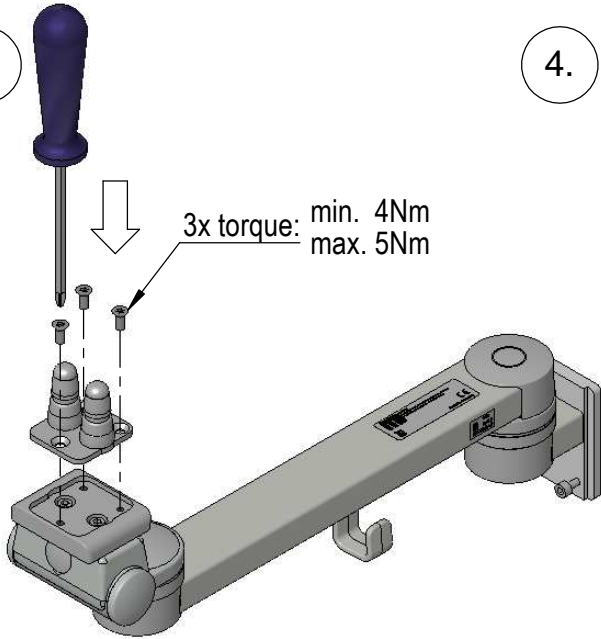

1.

2.

3.

4.

5.

ITD GmbH
Sportplatzstraße 3 - 84381 Johanniskirchen - Germany
Tel. +49-89-61 44 25-0 - Fax +49-89-61 44 25-20
sales@itd-cart.com - www.itd-cart.com

MA.0216.799
004/ 30.07.2013