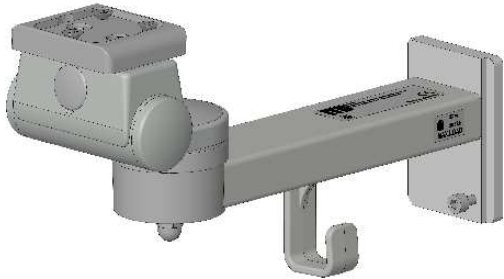

Assembly Instructions

for TS.6252.XXX

for TS.6253.XXX

for TS.6272.XXX

for TS.6273.XXX

all configurations compatible with:

- Philips-monitor MP20/30 (M8001A / M8002A)
- Philips-monitor MP40/50 (M8003A / M8004A)
- Philips-monitor MP60/70 (M8005A / M8007A)
- Philips G1/G5 (M1013A / M1019A) and monitor
- Philips-monitor MX400/450 (866060 / 866062)
- Philips-monitor MX600/700 (865242 / 865241)
- Philips-monitor MX800 (865240)