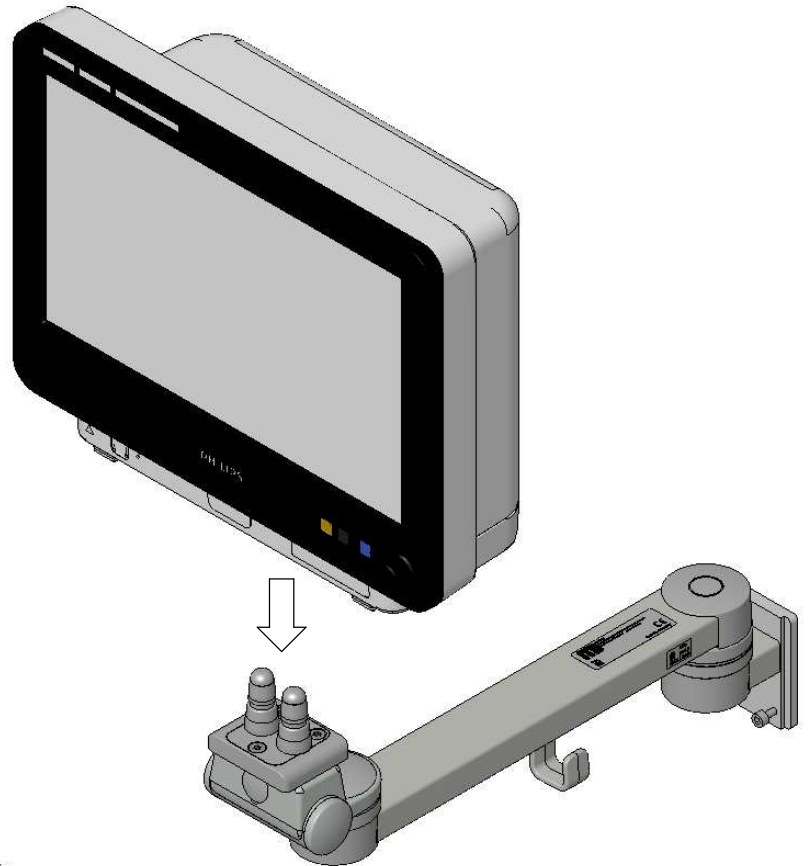

1.

2.

3.

4.

5.

ITD GmbH
Sportplatzstraße 3 - 84381 Johanniskirchen - Germany
Tel. +49-89-61 44 25-0 - Fax +49-89-61 44 25-20
sales@itd-cart.com - www.itd-cart.com

MA.0216.799
004/ 30.07.2013