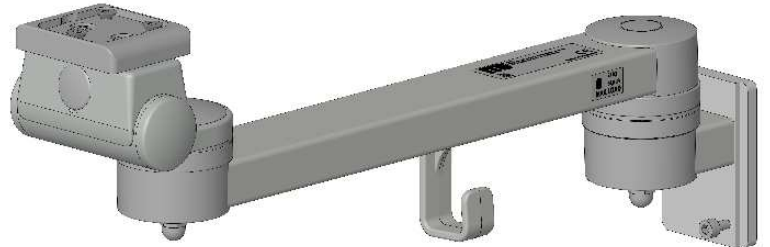

Assembly Instructions

for TS.6252.XXX

for TS.6253.XXX

for TS.6272.XXX

for TS.6273.XXX

all configurations compatible with:

- Philips-monitor MP20/30 (M8001A / M8002A)
- Philips-monitor MP40/50 (M8003A / M8004A)
- Philips-monitor MP60/70 (M8005A / M8007A)
- Philips G1/G5 (M1013A / M1019A) and monitor
- Philips-monitor MX400/450 (866060 / 866062)
- Philips-monitor MX600/700 (865242 / 865241)
- Philips-monitor MX800 (865240)