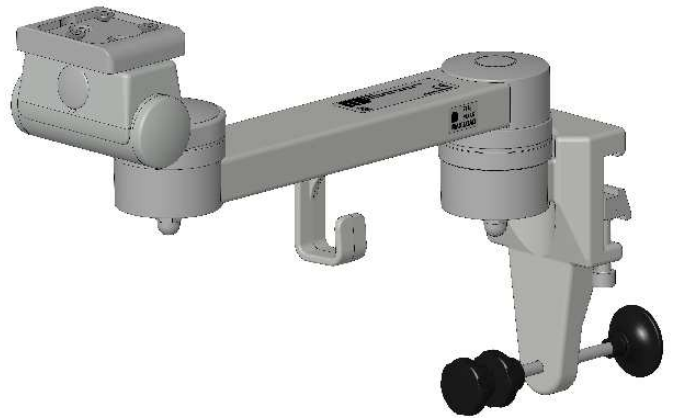

Assembly Instructions

for TS.6254.XXX

for TS.6255.XXX

for TS.6274.XXX

for TS.6275.XXX

all configurations compatible with:

- Philips-monitor MP20/30 (M8001A / M8002A)
- Philips-monitor MP40/50 (M8003A / M8004A)
- Philips-monitor MP60/70 (M8005A / M8007A)
- Philips G1/G5 (M1013A / M1019A) and monitor
- Philips-monitor MX400/450 (866060 / 866062)
- Philips-monitor MX600/700 (865242 / 865241)
- Philips-monitor MX800 (865240)