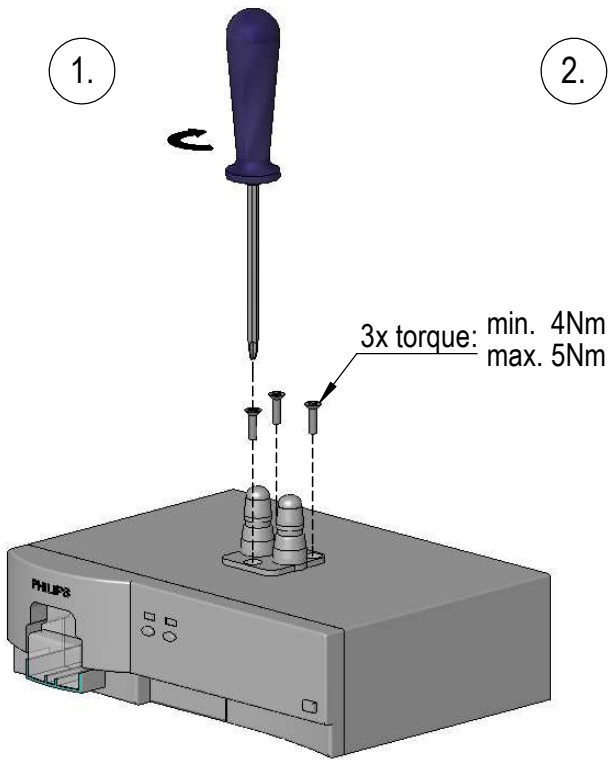

Philips G1 (M1013A) / G5 (M1019A):

ITD GmbH
Sportplatzstraße 3 - 84381 Johanniskirchen • Germany
Tel. +49-89-61 44 25-0 • Fax +49-89-61 44 25-20
sales@itd-cart.com • www.itd-cart.com

MA.0217.799
005/ 30.07.2013