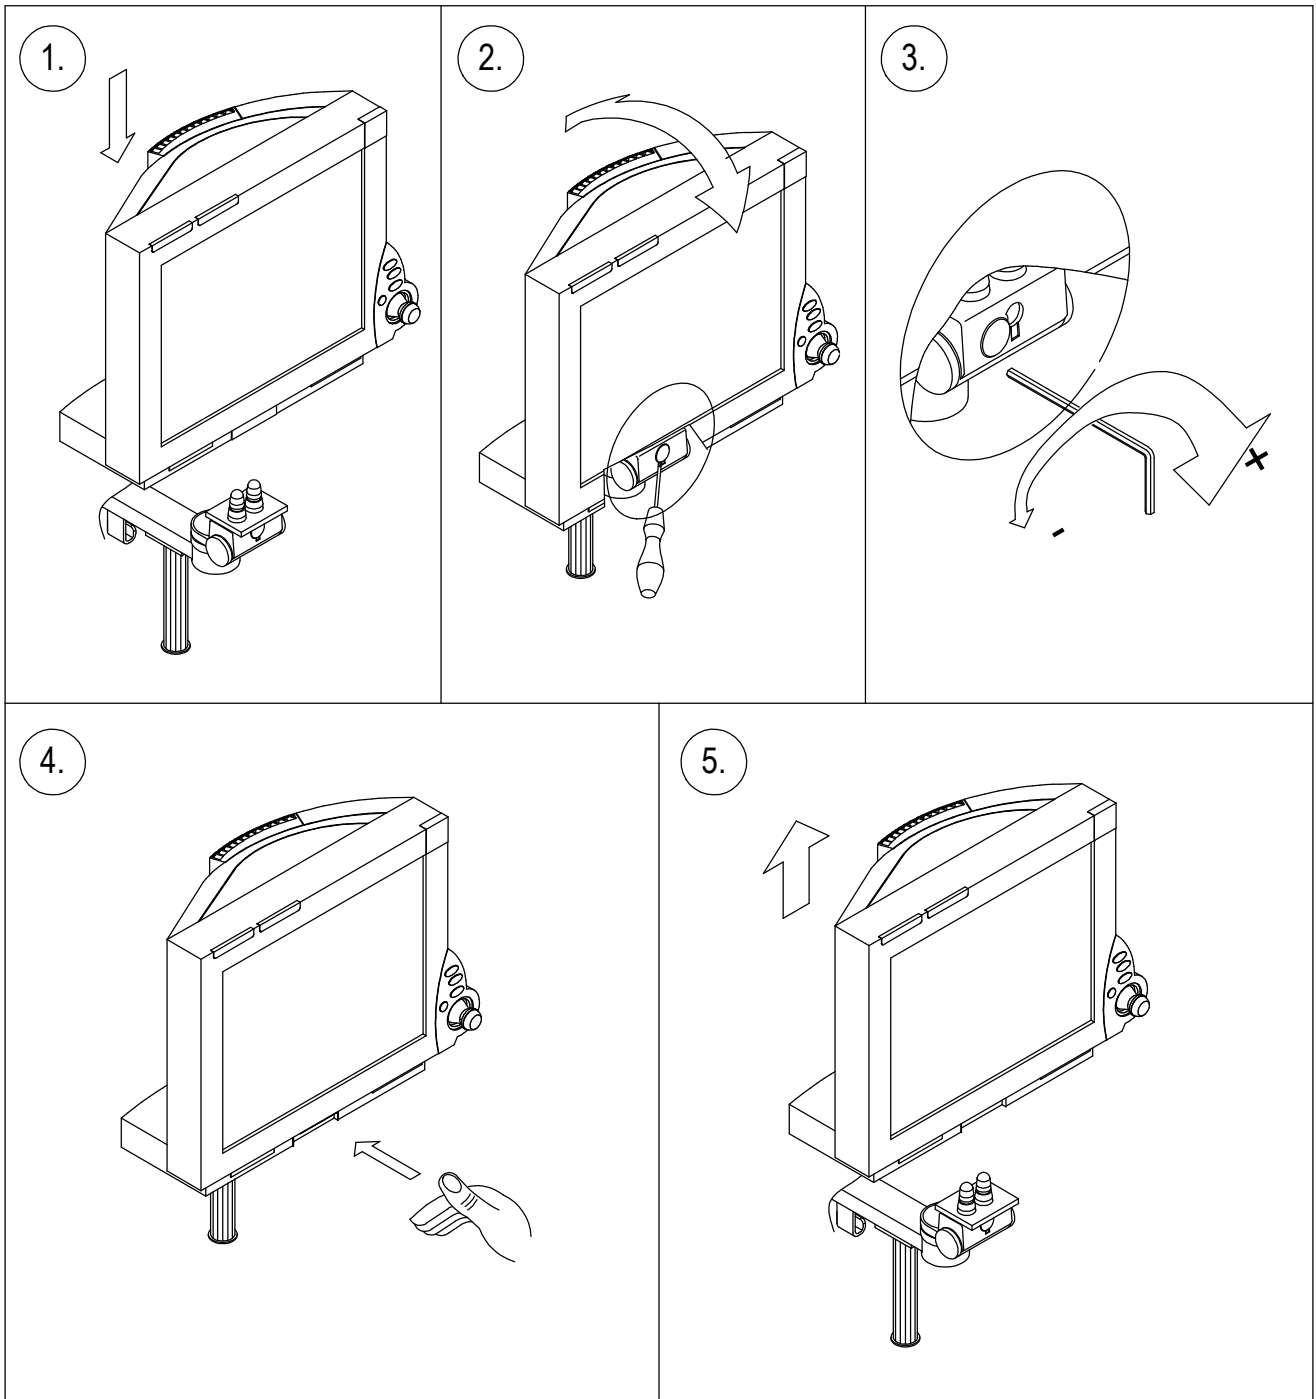

ITD GmbH
Sportplatzstraße 3 - 84381 Johanniskirchen • Germany
Tel. +49-89-61 44 25-0 • Fax +49-89-61 44 25-20
sales@itd-cart.com • www.itd-cart.com

MA.0217.799
005/ 30.07.2013