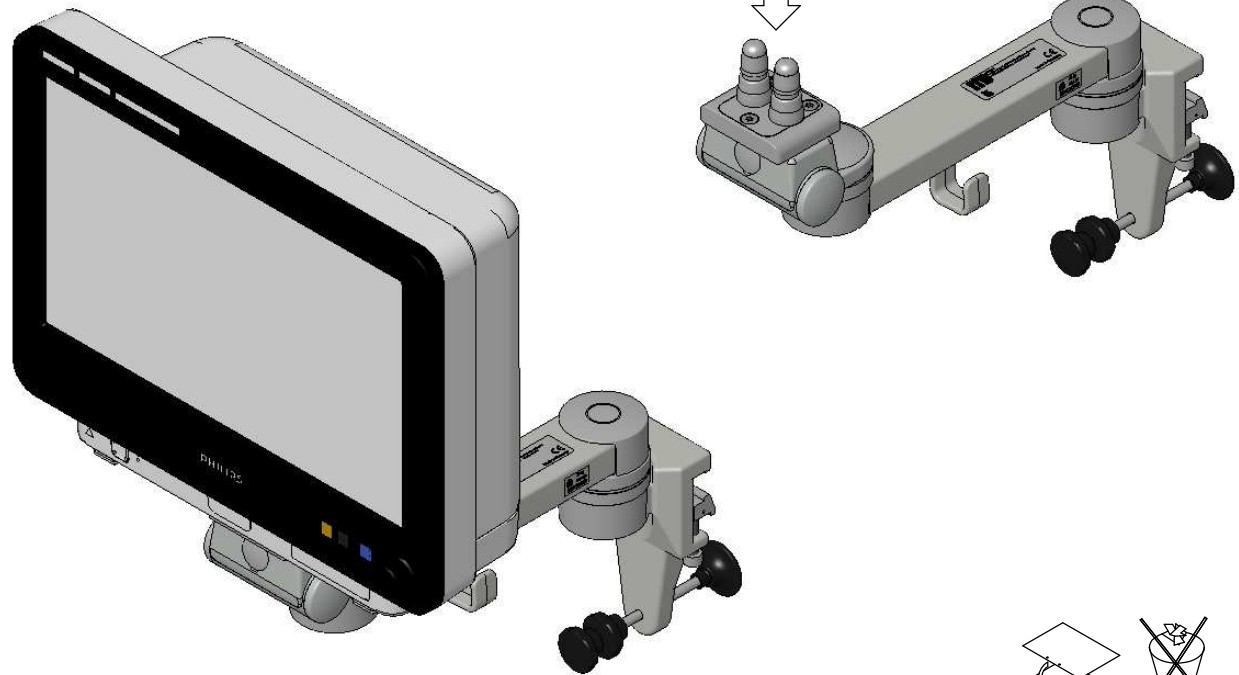

1.

2.

3.

4.

5.

ITD GmbH
Sportplatzstraße 3 - 84381 Johanniskirchen - Germany
Tel. +49-89-61 44 25-0 - Fax +49-89-61 44 25-20
sales@itd-cart.com - www.itd-cart.com

MA.0217.799
005/ 30.07.2013