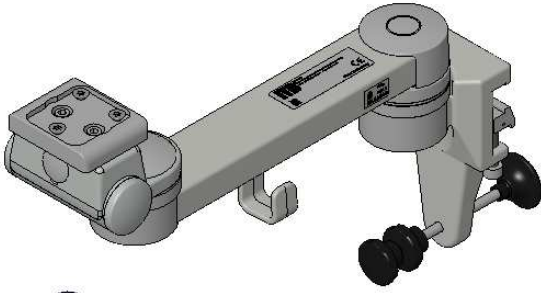

1.

2.

3.

4.

5.

ITD GmbH
Sportplatzstraße 3 - 84381 Johanniskirchen - Germany
Tel. +49-89-61 44 25-0 - Fax +49-89-61 44 25-20
sales@itd-cart.com - www.itd-cart.com

MA.0217.799
005/ 30.07.2013