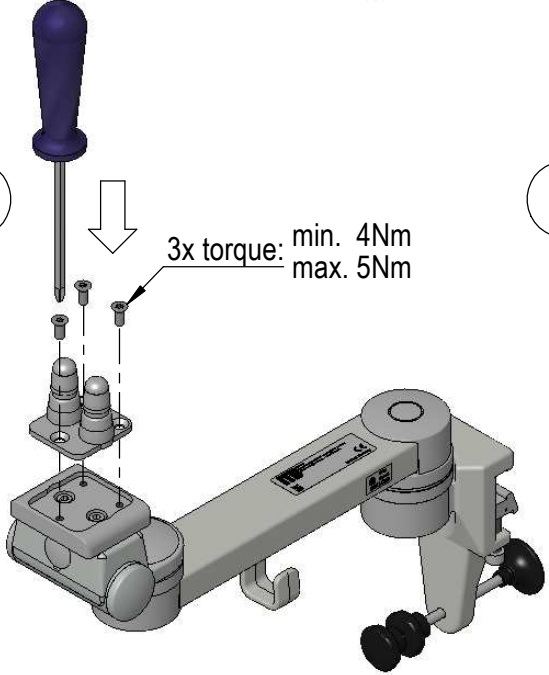

1.

2.

3.

4.

5.

ITD GmbH
Sportplatzstraße 3 - 84381 Johanniskirchen - Germany
Tel. +49-89-61 44 25-0 - Fax +49-89-61 44 25-20
sales@itd-cart.com - www.itd-cart.com

MA.0217.799
005/ 30.07.2013