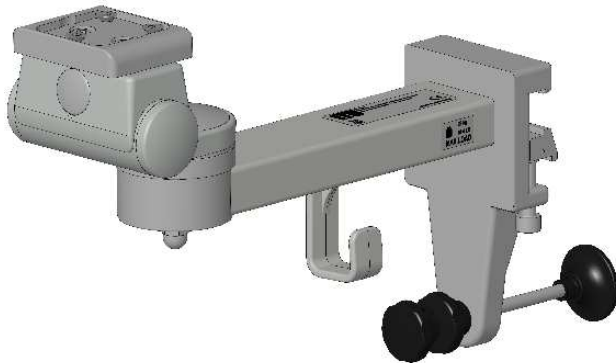

Assembly Instructions

for TS.6254.XXX

for TS.6255.XXX

for TS.6274.XXX

for TS.6275.XXX

all configurations compatible with:

- Philips-monitor MP20/30 (M8001A / M8002A)
- Philips-monitor MP40/50 (M8003A / M8004A)
- Philips-monitor MP60/70 (M8005A / M8007A)
- Philips G1/G5 (M1013A / M1019A) and monitor
- Philips-monitor MX400/450 (866060 / 866062)
- Philips-monitor MX600/700 (865242 / 865241)
- Philips-monitor MX800 (865240)