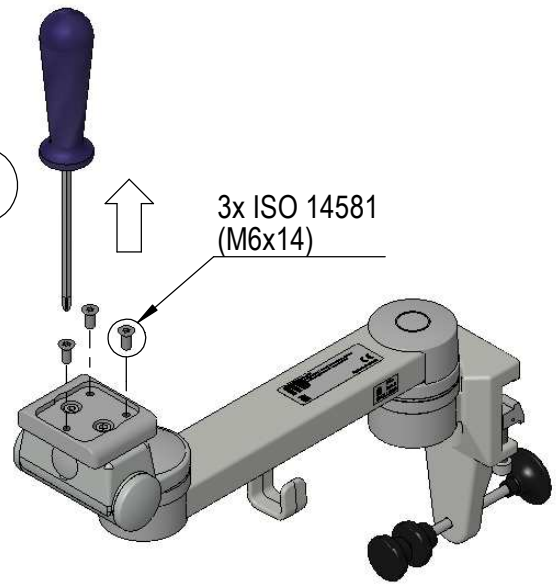

1.

2.

3.

4.

5.

ITD GmbH
Sportplatzstraße 3 - 84381 Johanniskirchen - Germany
Tel. +49-89-61 44 25-0 - Fax +49-89-61 44 25-20
sales@itd-cart.com - www.itd-cart.com

MA.0217.799
005/ 30.07.2013