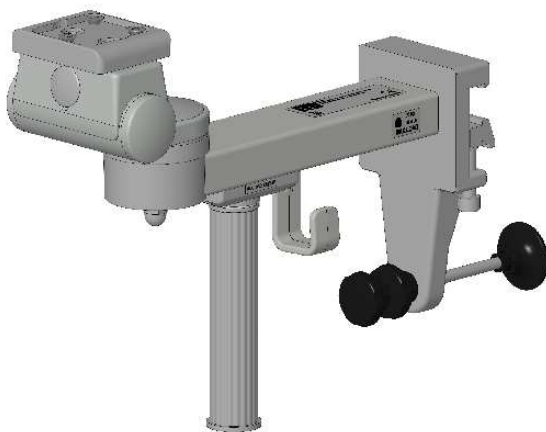

Assembly Instructions

for TS.6254.XXX

for TS.6255.XXX

for TS.6274.XXX

for TS.6275.XXX

all configurations compatible with:

- Philips-monitor MP20/30 (M8001A / M8002A)
- Philips-monitor MP40/50 (M8003A / M8004A)
- Philips-monitor MP60/70 (M8005A / M8007A)
- Philips G1/G5 (M1013A / M1019A) and monitor
- Philips-monitor MX400/450 (866060 / 866062)
- Philips-monitor MX600/700 (865242 / 865241)
- Philips-monitor MX800 (865240)