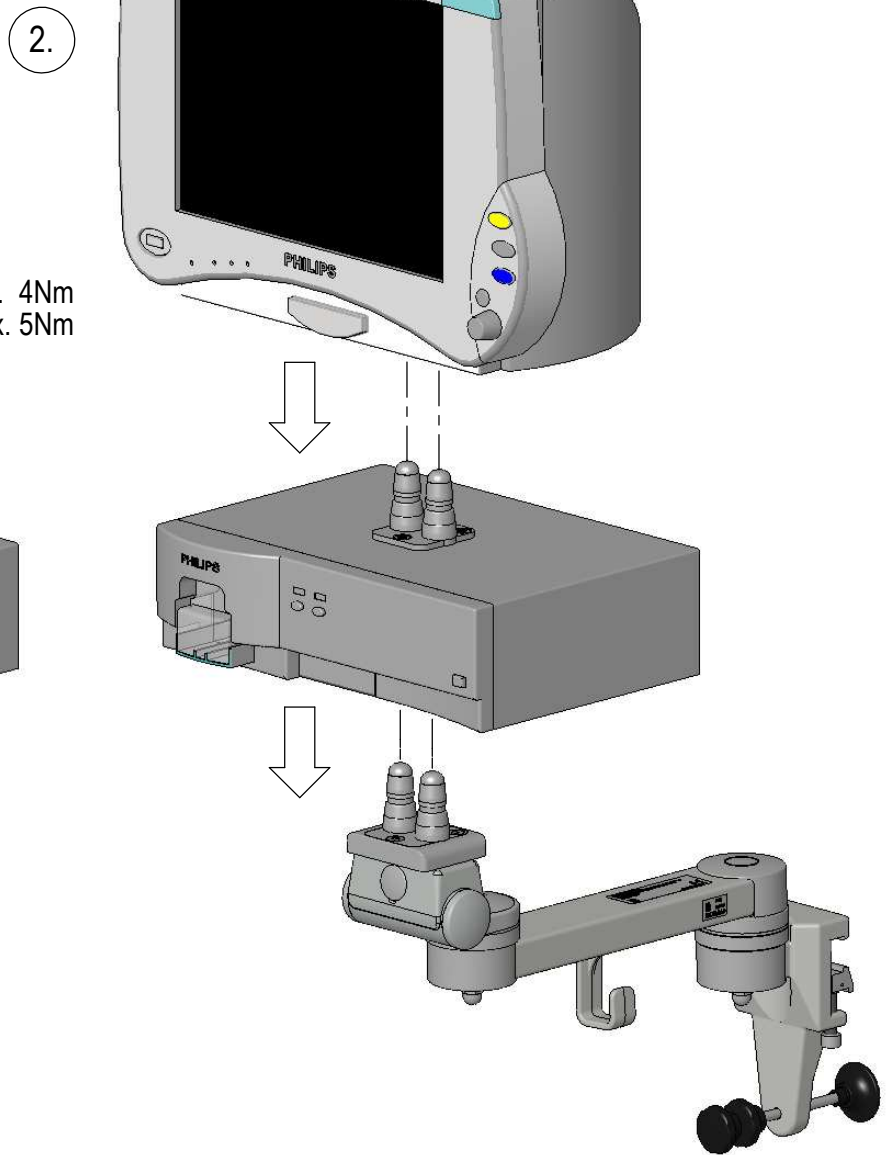

Philips G1 (M1013A) / G5 (M1019A):

ITD GmbH
Sportplatzstraße 3 - 84381 Johanniskirchen • Germany
Tel. +49-89-61 44 25-0 • Fax +49-89-61 44 25-20
sales@itd-cart.com • www.itd-cart.com

MA.0217.799
005/ 30.07.2013