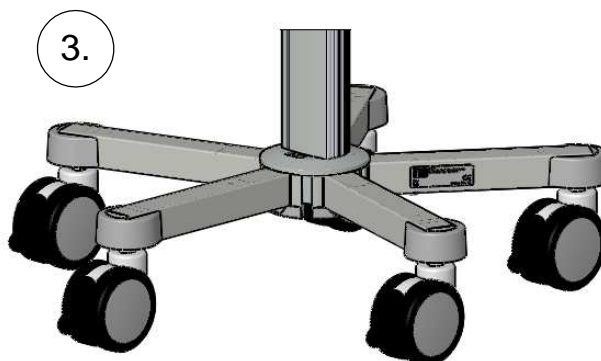

ITD GmbH
Sportplatzstraße 3 - 84381 Johanniskirchen - Germany
Tel. +49-89-61 44 25-0 - Fax +49-89-61 44 25-20
sales@itd-cart.com - www.itd-cart.com

MA.0095.799
003/ 22.01.2014