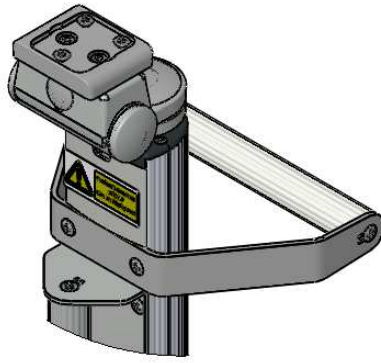

3.

1.

2.

4.

5.

ITD GmbH
Sportplatzstraße 3 - 84381 Johanniskirchen - Germany
Tel. +49-89-61 44 25-0 - Fax +49-89-61 44 25-20
sales@itd-cart.com - www.itd-cart.com

MA.0095.799
003/ 22.01.2014