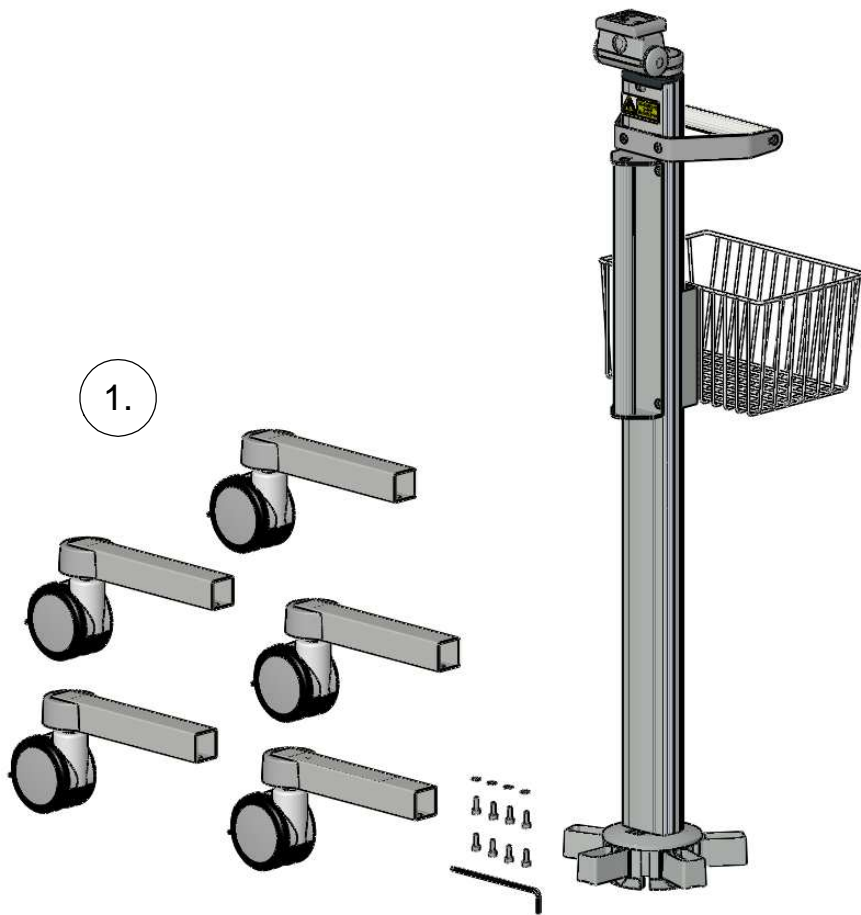

ITD GmbH
Sportplatzstraße 3 - 84381 Johanniskirchen - Germany
Tel. +49-89-61 44 25-0 - Fax +49-89-61 44 25-20
sales@itd-cart.com - www.itd-cart.com

MA.0095.799
003/ 22.01.2014