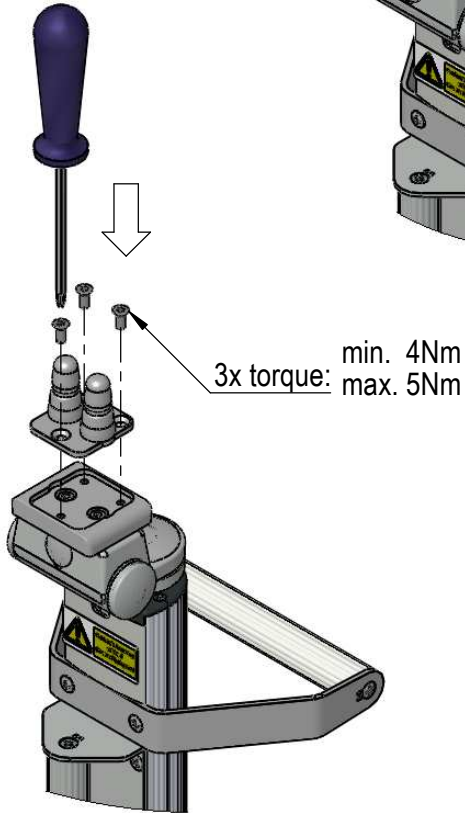

3.

1.

2.

4.

5.

ITD GmbH
Sportplatzstraße 3 - 84381 Johanniskirchen - Germany
Tel. +49-89-61 44 25-0 - Fax +49-89-61 44 25-20
sales@itd-cart.com - www.itd-cart.com

MA.0095.799
003/ 22.01.2014