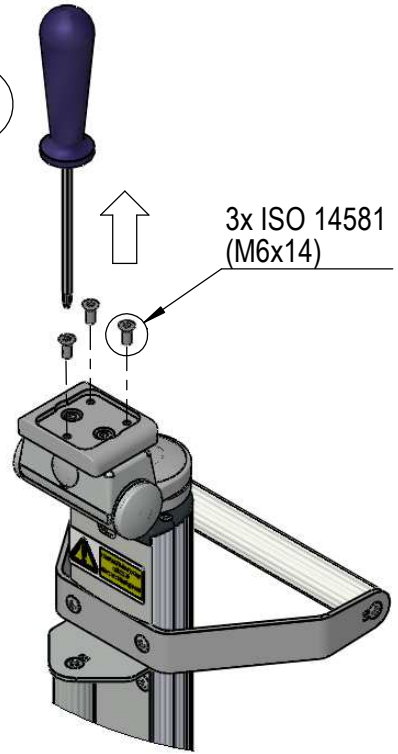

3.

1.

2.

4.

5.

ITD GmbH
Sportplatzstraße 3 - 84381 Johanniskirchen - Germany
Tel. +49-89-61 44 25-0 - Fax +49-89-61 44 25-20
sales@itd-cart.com - www.itd-cart.com

MA.0095.799
003/ 22.01.2014