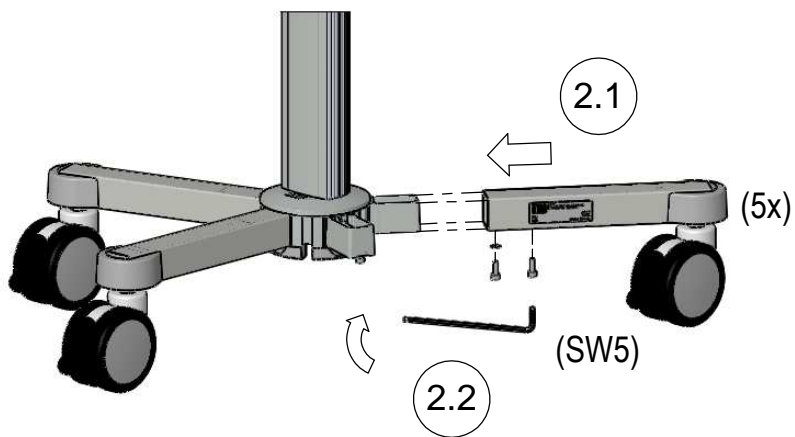

ITD GmbH
Sportplatzstraße 3 - 84381 Johanniskirchen - Germany
Tel. +49-89-61 44 25-0 - Fax +49-89-61 44 25-20
sales@itd-cart.com - www.itd-cart.com

MA.0095.799
003/ 22.01.2014