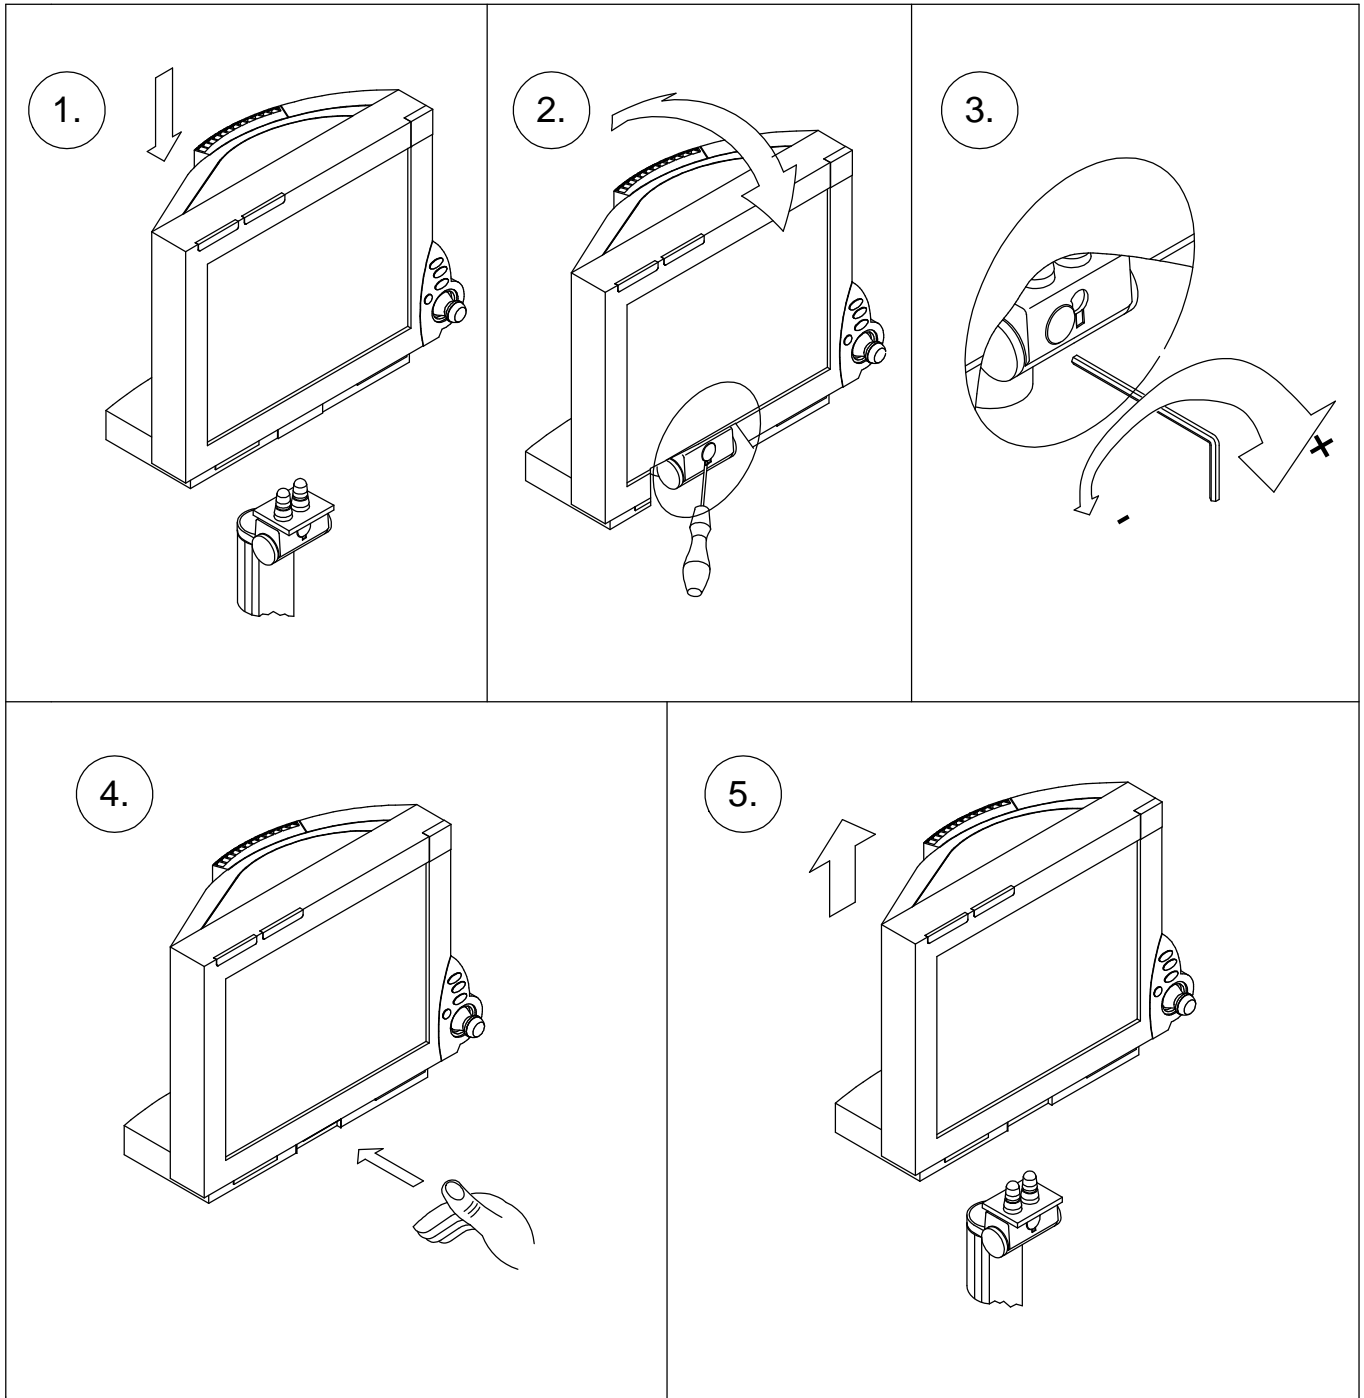

ITD GmbH
Sportplatzstraße 3 - 84381 Johanniskirchen - Germany
Tel. +49-89-61 44 25-0 - Fax +49-89-61 44 25-20
sales@itd-cart.com - www.itd-cart.com

MA.0095.799
003/ 22.01.2014