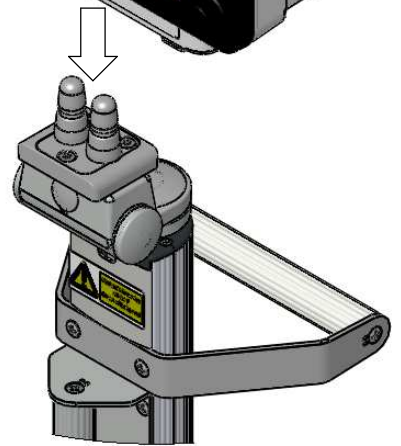

3.

1.

2.

4.

5.

ITD GmbH
Sportplatzstraße 3 - 84381 Johanniskirchen - Germany
Tel. +49-89-61 44 25-0 - Fax +49-89-61 44 25-20
sales@itd-cart.com - www.itd-cart.com

MA.0095.799
003/ 22.01.2014