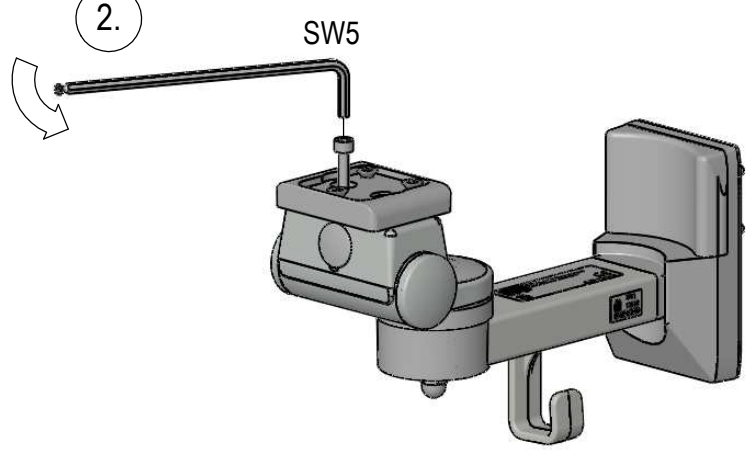

1.

2.

3.

4.

5.

2x torque: min. 4Nm
max. 5Nm

ITD GmbH
Sportplatzstraße 3 84381 Johanniskirchen · Germany
Tel. +49-89-61 44 25-0 · Fax +49-89-61 44 25-20
sales@itd-cart.com · www.itd-cart.com

MA.0411.799
005/ 22.01.2014