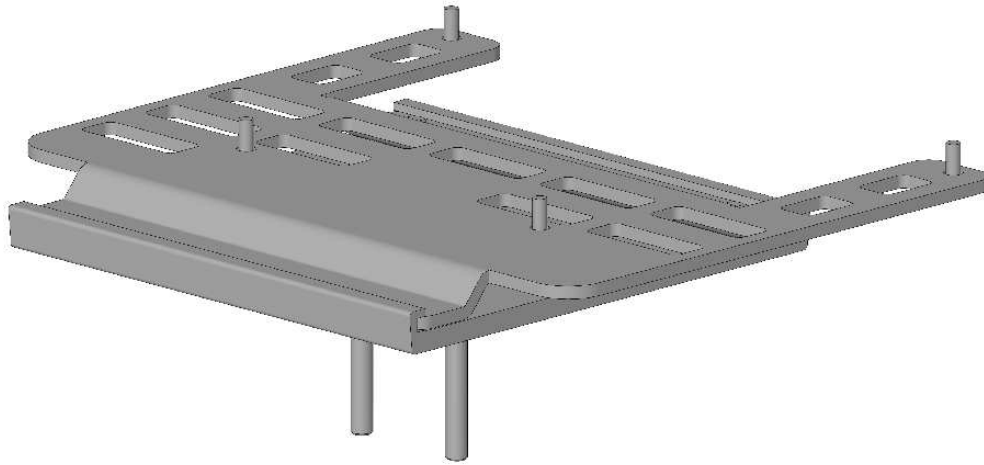

# Assembly instructions

for TS.0635.999

configuration compatible with:

- Philips-monitor MX400/MX450 (866060 / 866062)
- Philips-monitor MX500/MX550 (866064 / 866066)

for TS.0804.999

configuration compatible with: