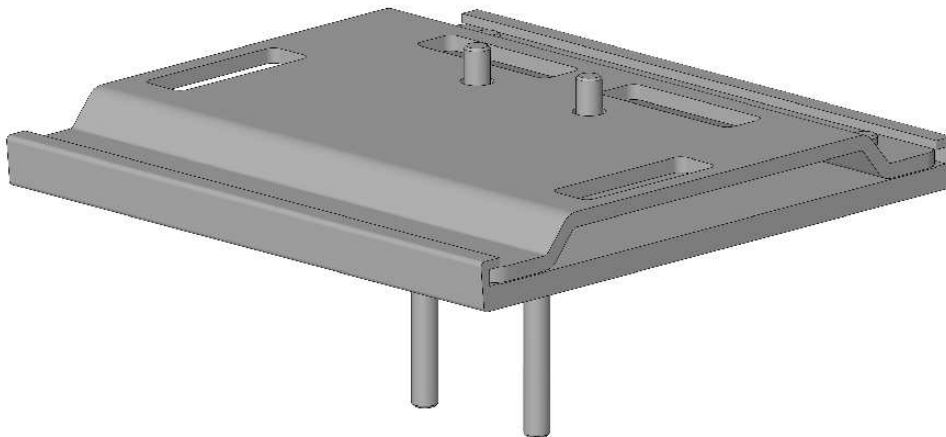

Assembly instructions

for TS.0635.999

configuration compatible with:

- Philips-monitor MX400/MX450 (866060 / 866062)
- Philips-monitor MX500/MX550 (866064 / 866066)

for TS.0804.999

configuration compatible with: