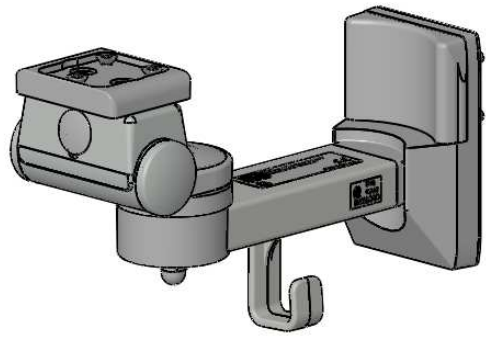

1.

2.

3.

4.

5.

2x torque: min. 4Nm
max. 5Nm

ITD GmbH
Sportplatzstraße 3 84381 Johanniskirchen · Germany
Tel. +49-89-61 44 25-0 · Fax +49-89-61 44 25-20
sales@itd-cart.com · www.itd-cart.com

MA.0411.799
005/ 22.01.2014