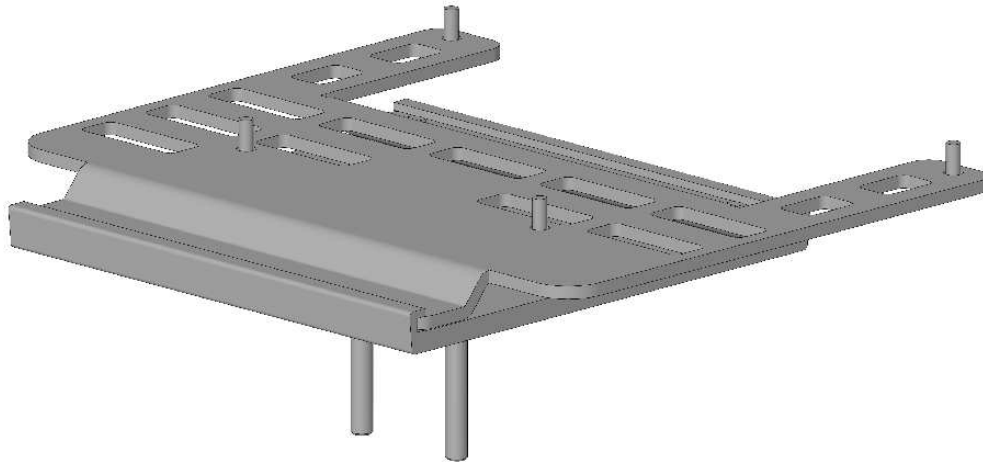

Assembly instructions

for TS.0635.999

configuration compatible with:

- Philips-monitor MX400/MX450 (866060 / 866062)
- Philips-monitor MX500/MX550 (866064 / 866066)

for TS.0804.999

configuration compatible with: