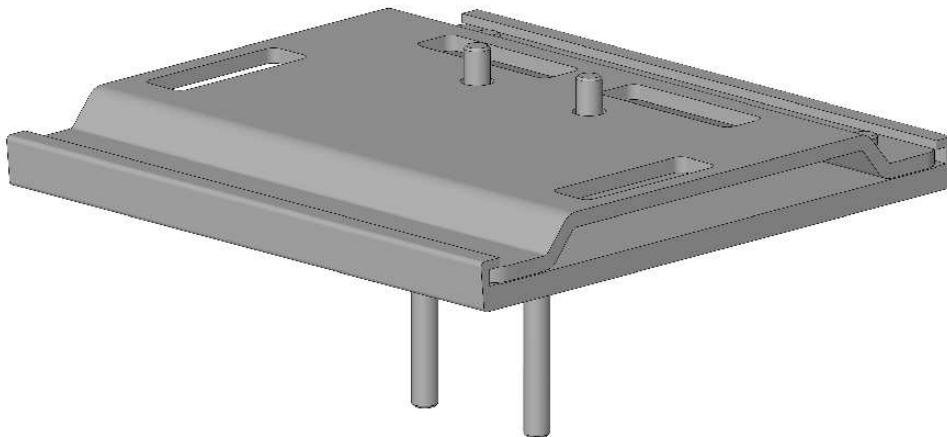

# Assembly instructions

for TS.0635.999

configuration compatible with:

- Philips-monitor MX400/MX450 (866060 / 866062)
- Philips-monitor MX500/MX550 (866064 / 866066)

for TS.0804.999

configuration compatible with: