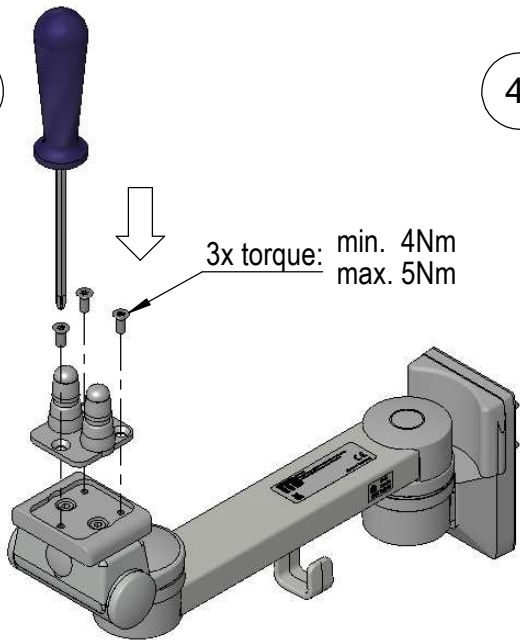

1.

2.

3.

4.

5.

ITD GmbH
Sportplatzstraße 3 - 84381 Johanniskirchen - Germany
Tel. +49-89-61 44 25-0 - Fax +49-89-61 44 25-20
sales@itd-cart.com - www.itd-cart.com

MA.0215.799
005/ 22.01.2014