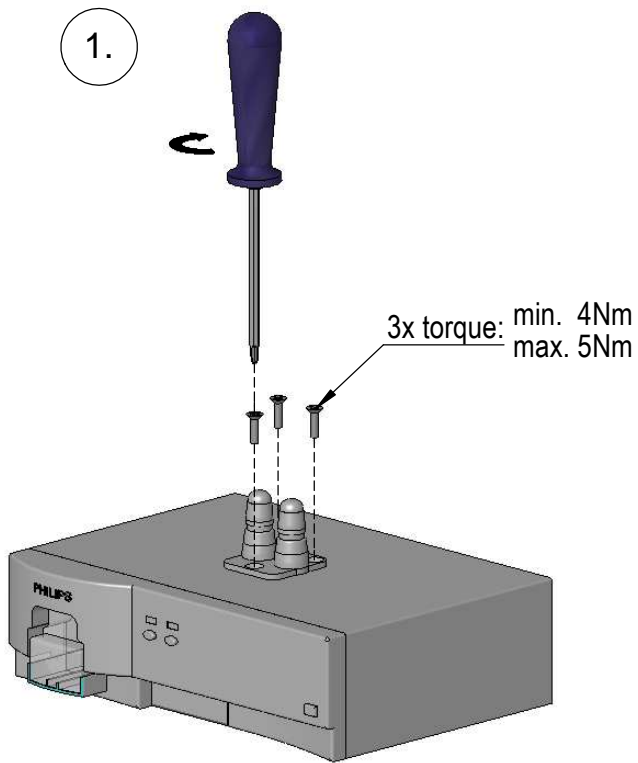

Philips G1 (M1013A) / G5 (M1019A):

ITD GmbH
Sportplatzstraße 3 - 84381 Johanniskirchen • Germany
Tel. +49-89-61 44 25-0 • Fax +49-89-61 44 25-20
sales@itd-cart.com • www.itd-cart.com

MA.0215.799
005/ 22.01.2014