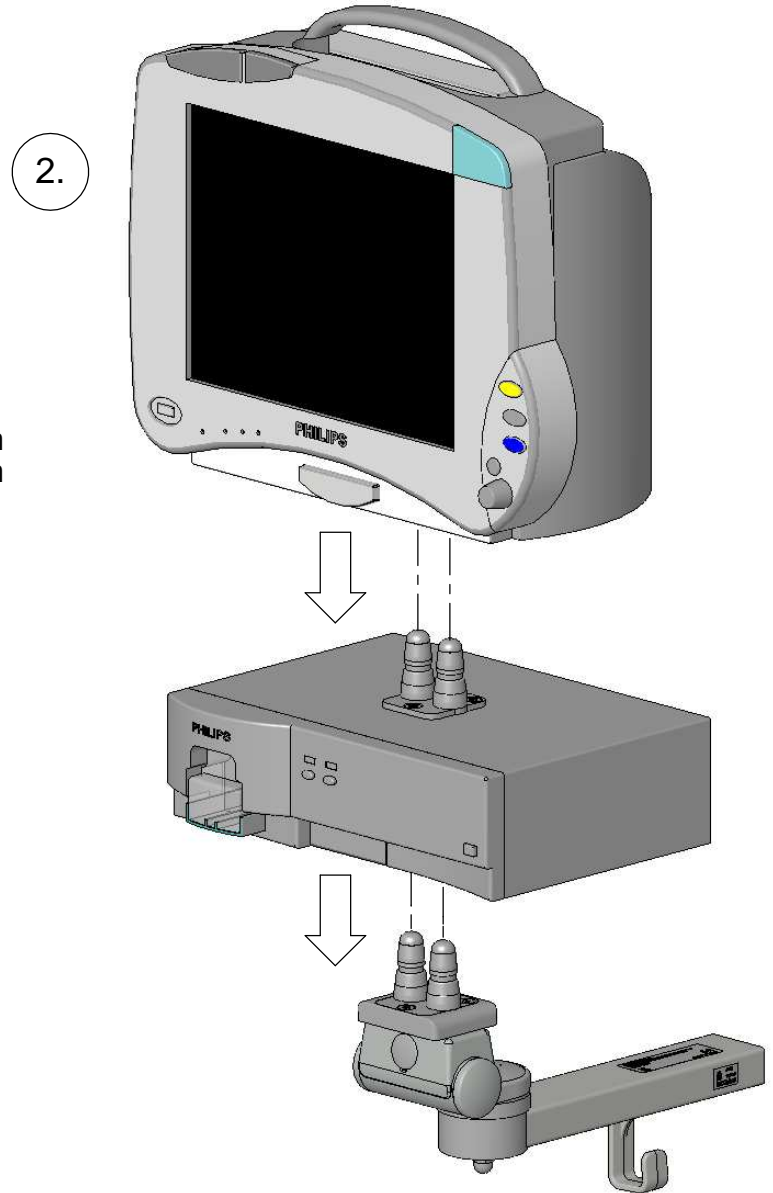

Philips G1 (M1013A) / G5 (M1019A):

ITD GmbH
Sportplatzstraße 3 - 84381 Johanniskirchen • Germany
Tel. +49-89-61 44 25-0 • Fax +49-89-61 44 25-20
sales@itd-cart.com • www.itd-cart.com

MA.0215.799
005/ 22.01.2014