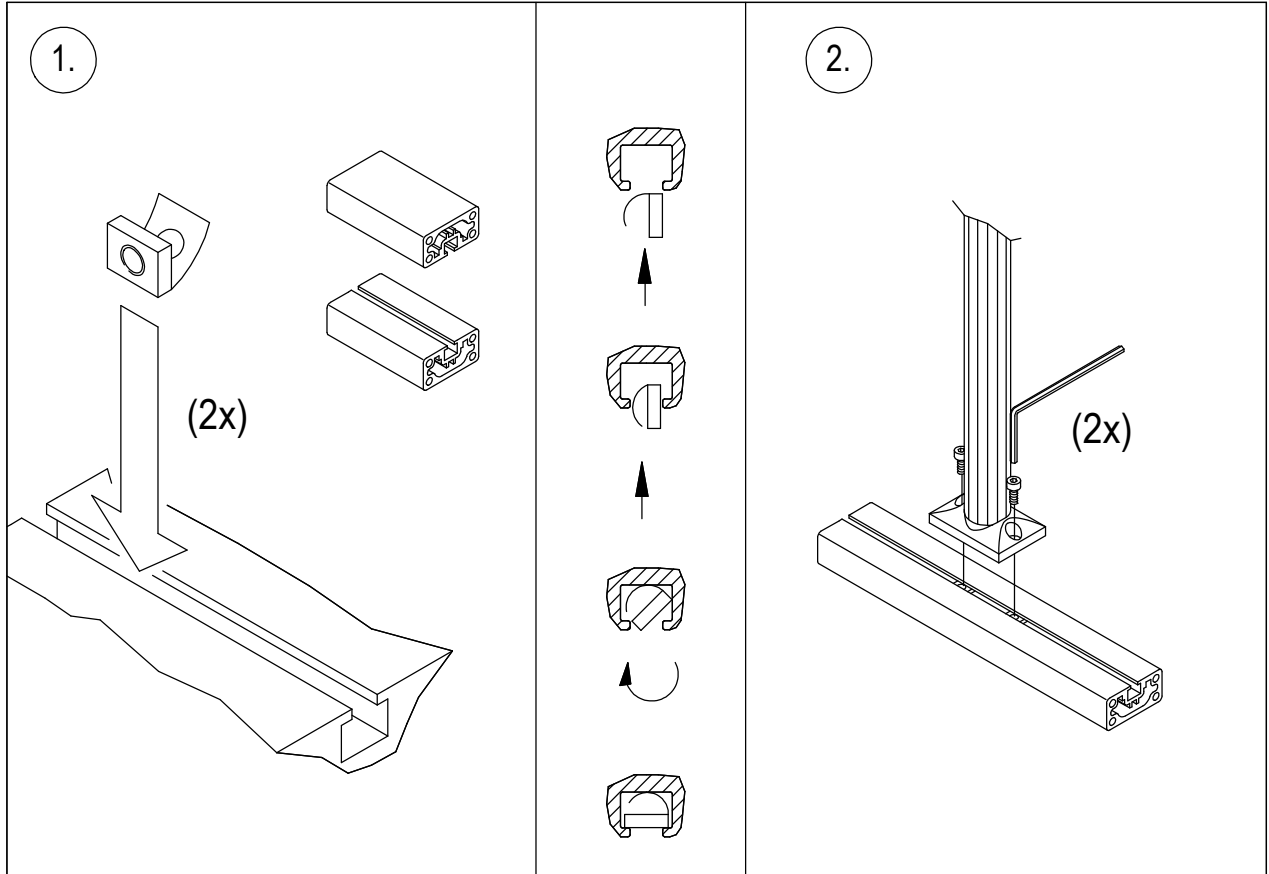

ITD GmbH
Sportplatzstraße 3 - 84381 Johanniskirchen • Germany
Tel. +49-89-61 44 25-0 • Fax +49-89-61 44 25-20
sales@itd-cart.com • www.itd-cart.com

MA.0215.799
005/ 22.01.2014