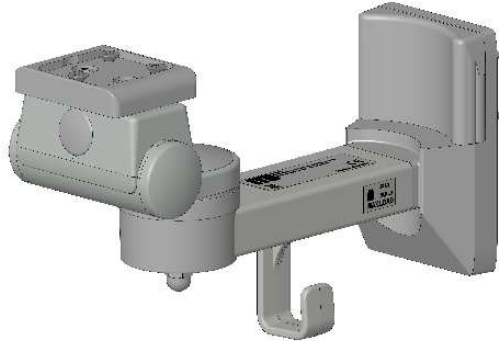

Assembly Instructions

for TS.6250.XXX

for TS.6251.XXX

for TS.6270.XXX

for TS.6271.XXX

all configurations compatible with:

- Philips-monitor MP20/30 (M8001A / M8002A)
- Philips-monitor MP40/50 (M8003A / M8004A)
- Philips-monitor MP60/70 (M8005A / M8007A)
- Philips G1/G5 (M1013A / M1019A) and monitor
- Philips-monitor MX400/450 (866060 / 866062)
- Philips-monitor MX500/550 (866064 / 866066)
- Philips-monitor MX600/700 (865242 / 865241)
- Philips-monitor MX800 (865240)