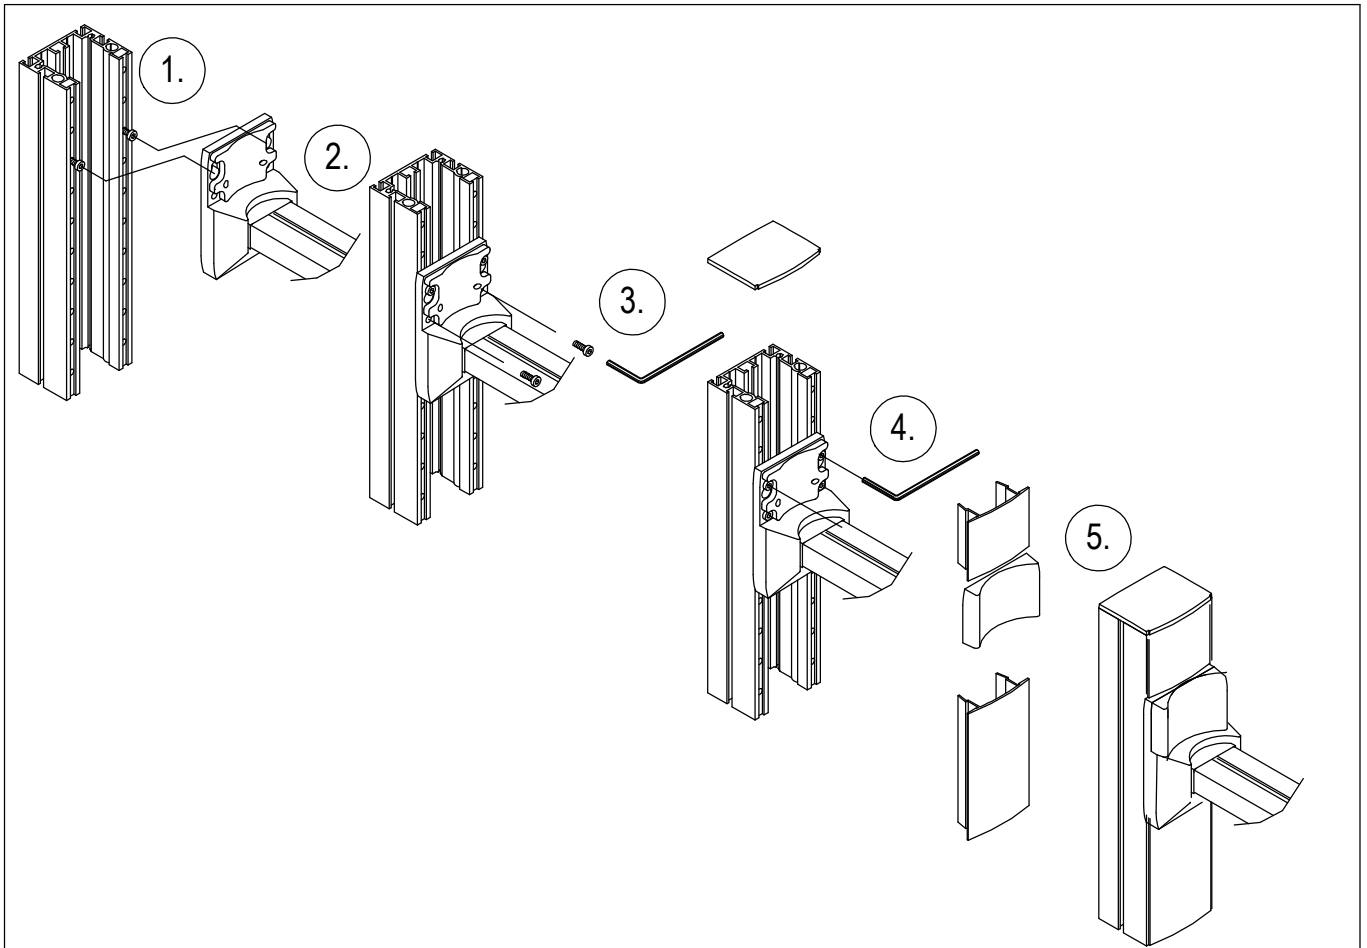

ITD GmbH
Sportplatzstraße 3 - 84381 Johanniskirchen • Germany
Tel. +49-89-61 44 25-0 • Fax +49-89-61 44 25-20
sales@itd-cart.com • www.itd-cart.com

MA.0215.799
005/ 22.01.2014