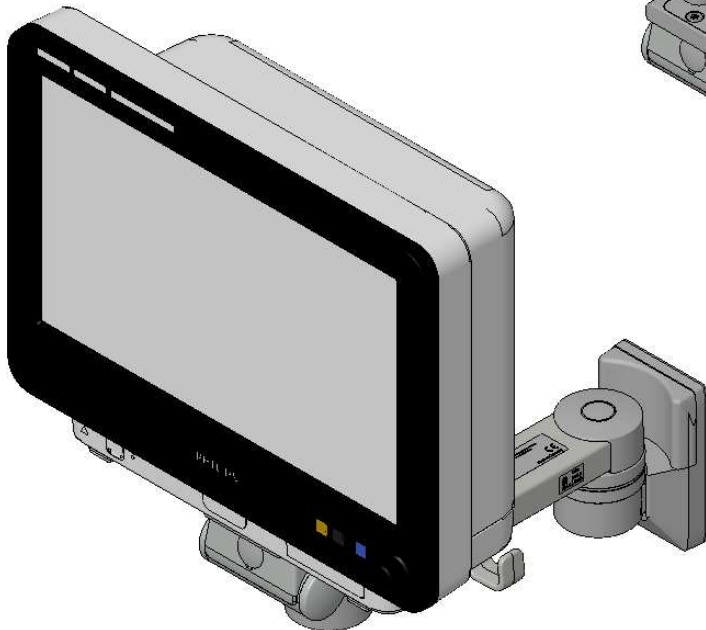

1.

2.

3.

4.

5.

ITD GmbH
Sportplatzstraße 3 - 84381 Johanniskirchen - Germany
Tel. +49-89-61 44 25-0 - Fax +49-89-61 44 25-20
sales@itd-cart.com - www.itd-cart.com

MA.0215.799
005/ 22.01.2014