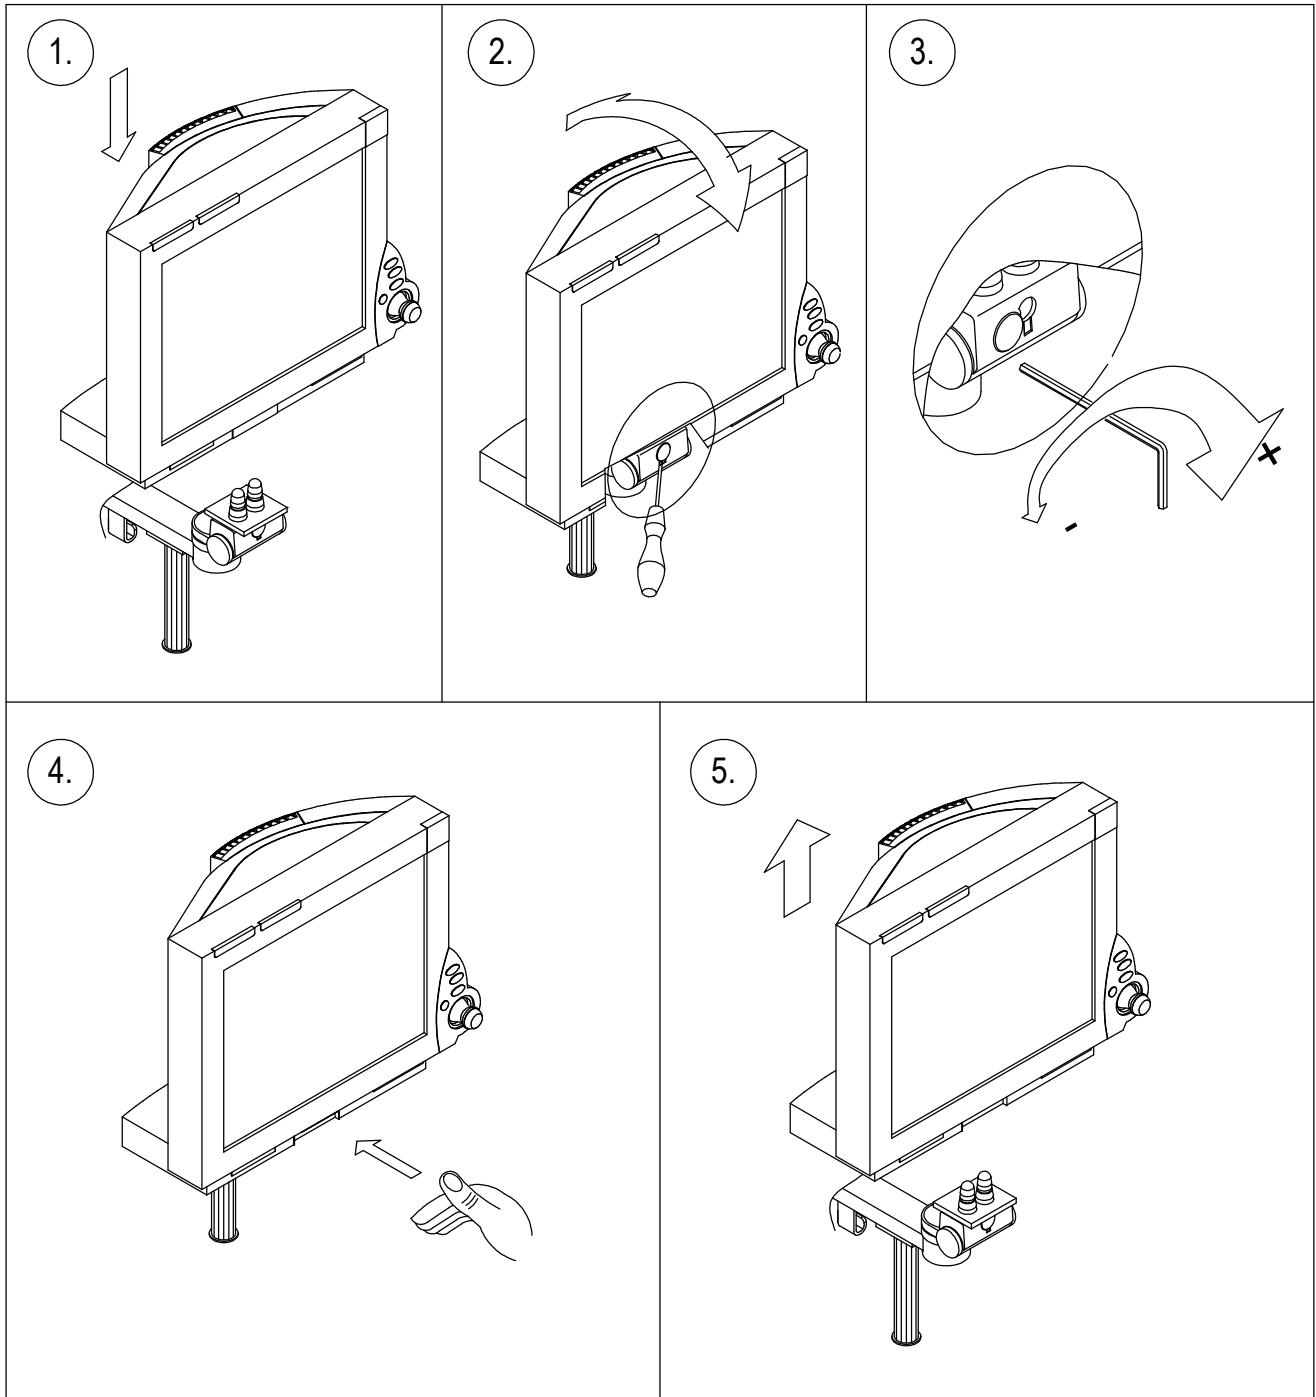

ITD GmbH
Sportplatzstraße 3 - 84381 Johanniskirchen • Germany
Tel. +49-89-61 44 25-0 • Fax +49-89-61 44 25-20
sales@itd-cart.com • www.itd-cart.com

MA.0215.799
005/ 22.01.2014