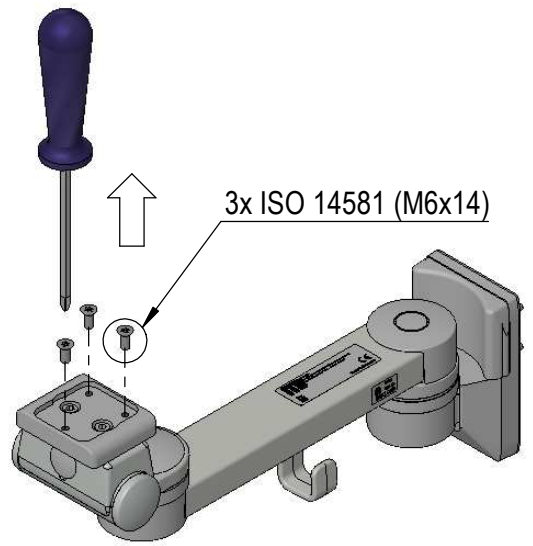

1.

2.

3.

4.

5.

ITD GmbH
Sportplatzstraße 3 - 84381 Johanniskirchen - Germany
Tel. +49-89-61 44 25-0 - Fax +49-89-61 44 25-20
sales@itd-cart.com - www.itd-cart.com

MA.0215.799
005/ 22.01.2014