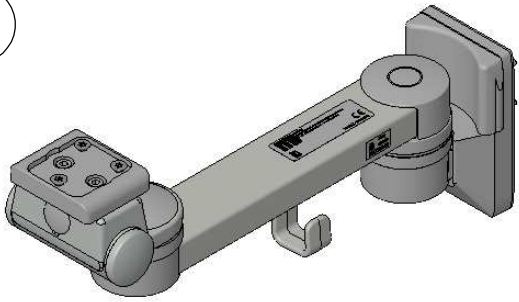

1.

2.

3.

4.

5.

ITD GmbH
Sportplatzstraße 3 - 84381 Johanniskirchen - Germany
Tel. +49-89-61 44 25-0 - Fax +49-89-61 44 25-20
sales@itd-cart.com - www.itd-cart.com

MA.0215.799
005/ 22.01.2014