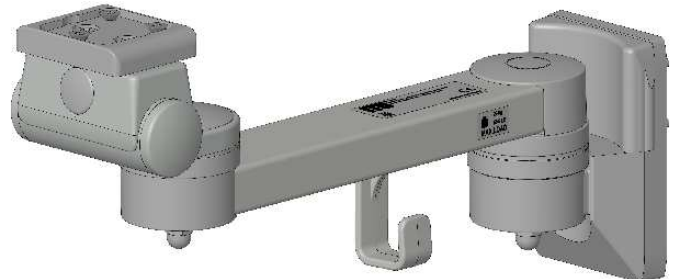

Assembly Instructions

for TS.6250.XXX

for TS.6251.XXX

for TS.6270.XXX

for TS.6271.XXX

all configurations compatible with:

- Philips-monitor MP20/30 (M8001A / M8002A)
- Philips-monitor MP40/50 (M8003A / M8004A)
- Philips-monitor MP60/70 (M8005A / M8007A)
- Philips G1/G5 (M1013A / M1019A) and monitor
- Philips-monitor MX400/450 (866060 / 866062)
- Philips-monitor MX500/550 (866064 / 866066)
- Philips-monitor MX600/700 (865242 / 865241)
- Philips-monitor MX800 (865240)