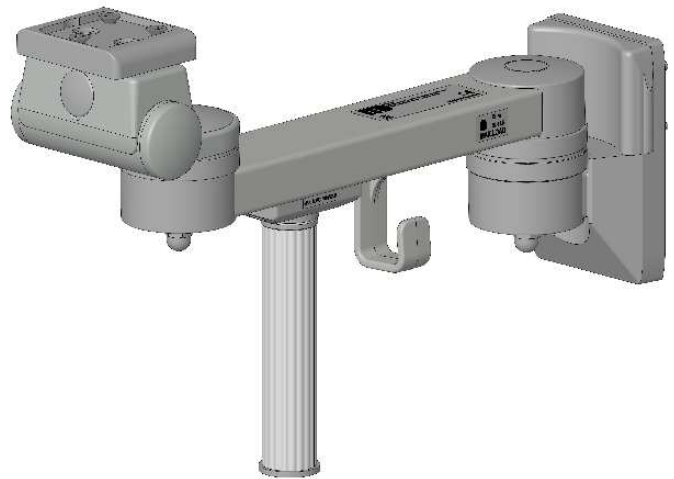

Assembly Instructions

for TS.6250.XXX

for TS.6251.XXX

for TS.6270.XXX

for TS.6271.XXX

all configurations compatible with:

- Philips-monitor MP20/30 (M8001A / M8002A)
- Philips-monitor MP40/50 (M8003A / M8004A)
- Philips-monitor MP60/70 (M8005A / M8007A)
- Philips G1/G5 (M1013A / M1019A) and monitor
- Philips-monitor MX400/450 (866060 / 866062)
- Philips-monitor MX500/550 (866064 / 866066)
- Philips-monitor MX600/700 (865242 / 865241)
- Philips-monitor MX800 (865240)