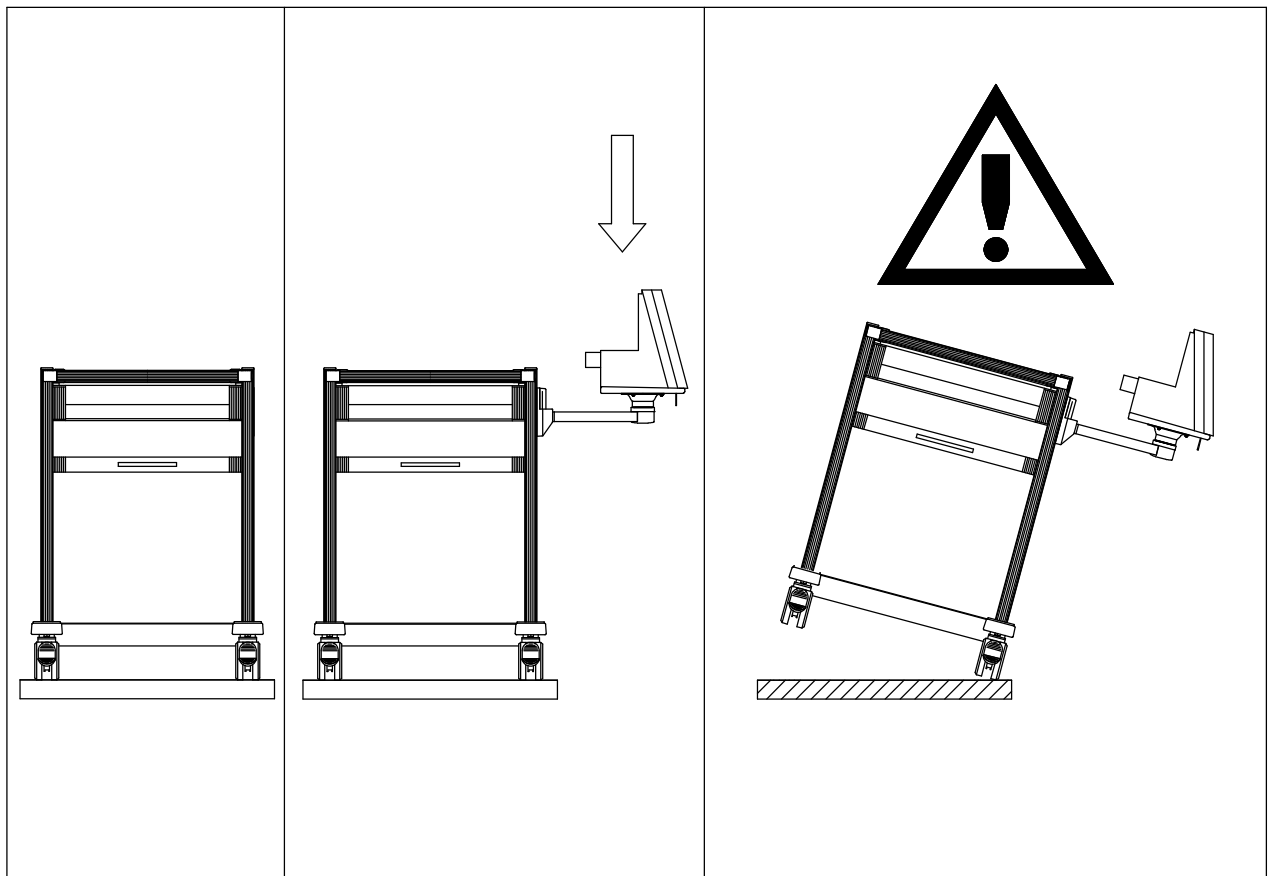

ITD GmbH
Sportplatzstraße 3 - 84381 Johanniskirchen • Germany
Tel. +49-89-61 44 25-0 • Fax +49-89-61 44 25-20
sales@itd-cart.com • www.itd-cart.com

MA.0215.799
005/ 22.01.2014