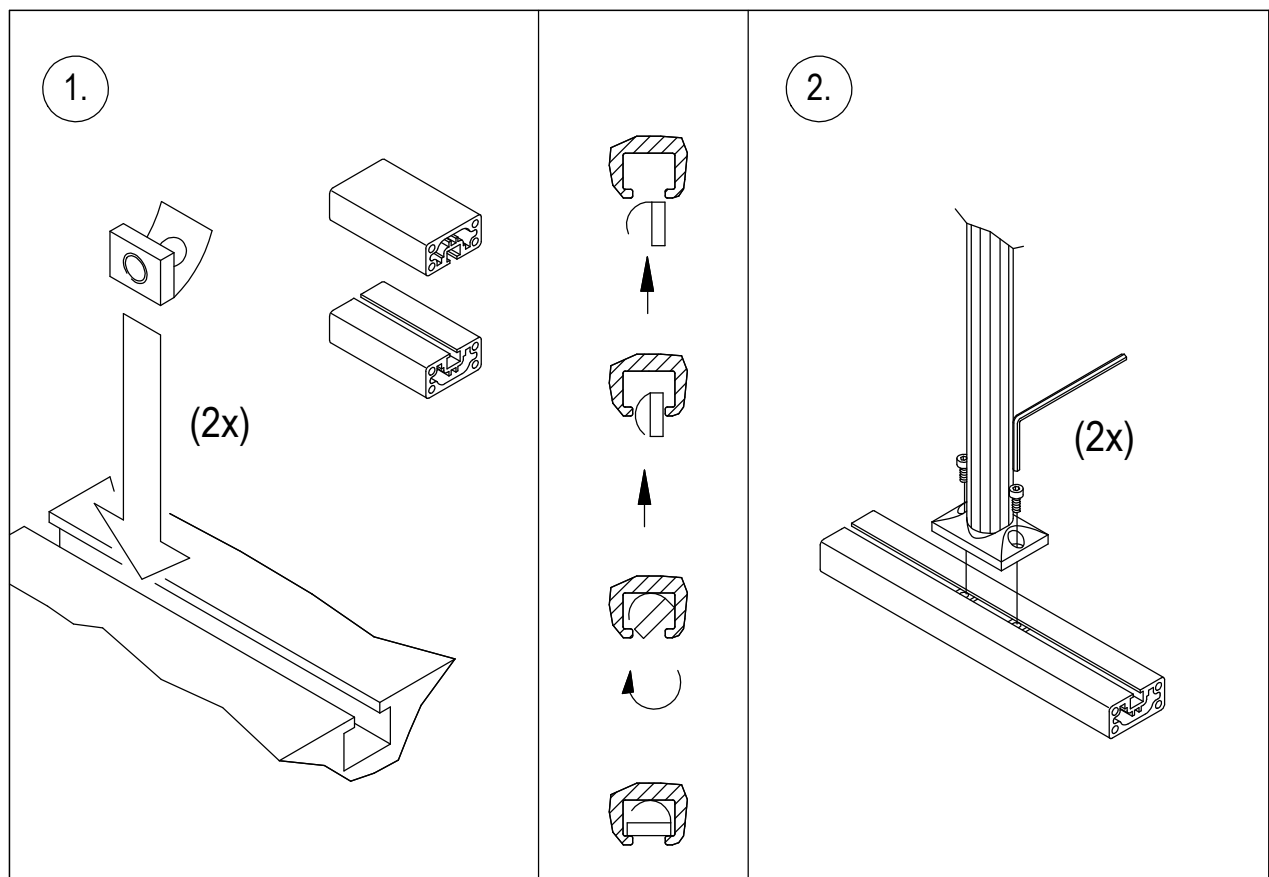

ITD GmbH
Sportplatzstraße 3 - 84281 Johanniskirchen • Germany
Tel. +49-89-61 44 25-0 • Fax +49-89-61 44 25-20
sales@itd-cart.com • www.itd-cart.com

MA.0216.799
005/ 22.01.2014