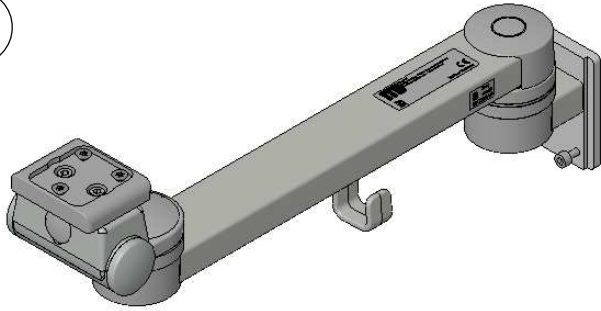

1.

2.

3.

4.

5.

ITD GmbH
Sportplatzstraße 3 - 84381 Johanniskirchen - Germany
Tel. +49-89-61 44 25-0 - Fax +49-89-61 44 25-20
sales@itd-cart.com - www.itd-cart.com

MA.0216.799
005/ 22.01.2014