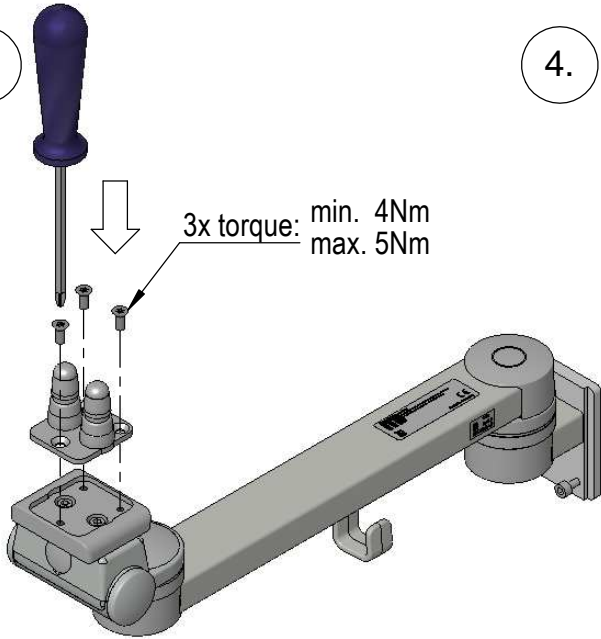

1.

2.

3.

4.

5.

ITD GmbH
Sportplatzstraße 3 - 84381 Johanniskirchen - Germany
Tel. +49-89-61 44 25-0 - Fax +49-89-61 44 25-20
sales@itd-cart.com - www.itd-cart.com

MA.0216.799
005/ 22.01.2014