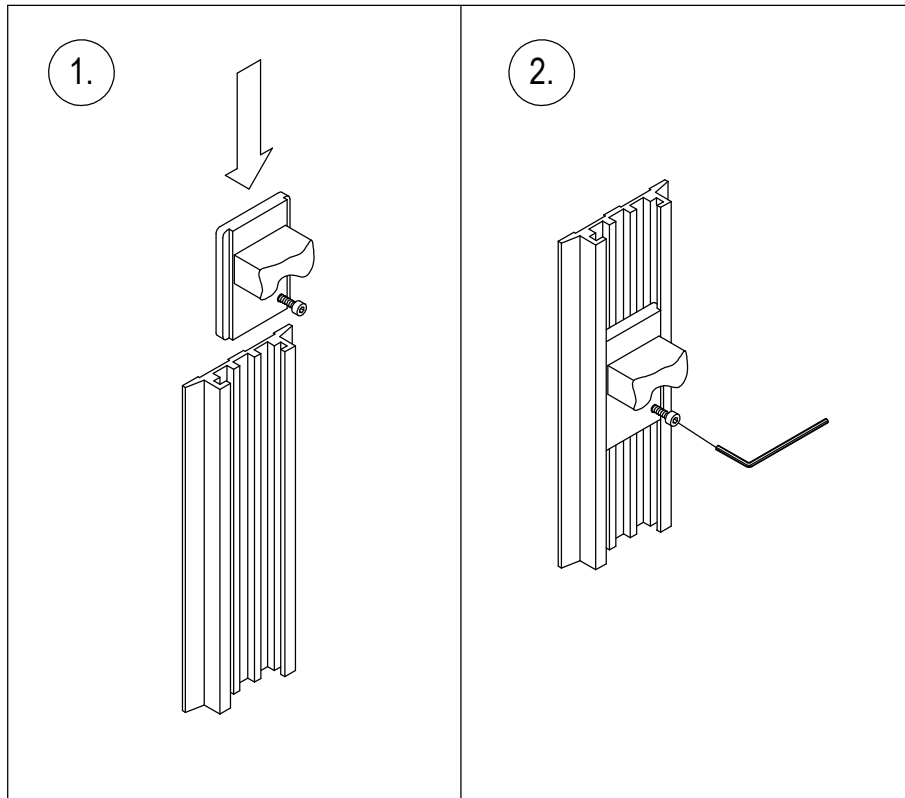

ITD GmbH
Sportplatzstraße 3 - 84281 Johanniskirchen • Germany
Tel. +49-89-61 44 25-0 • Fax +49-89-61 44 25-20
sales@itd-cart.com • www.itd-cart.com

MA.0216.799
005/ 22.01.2014