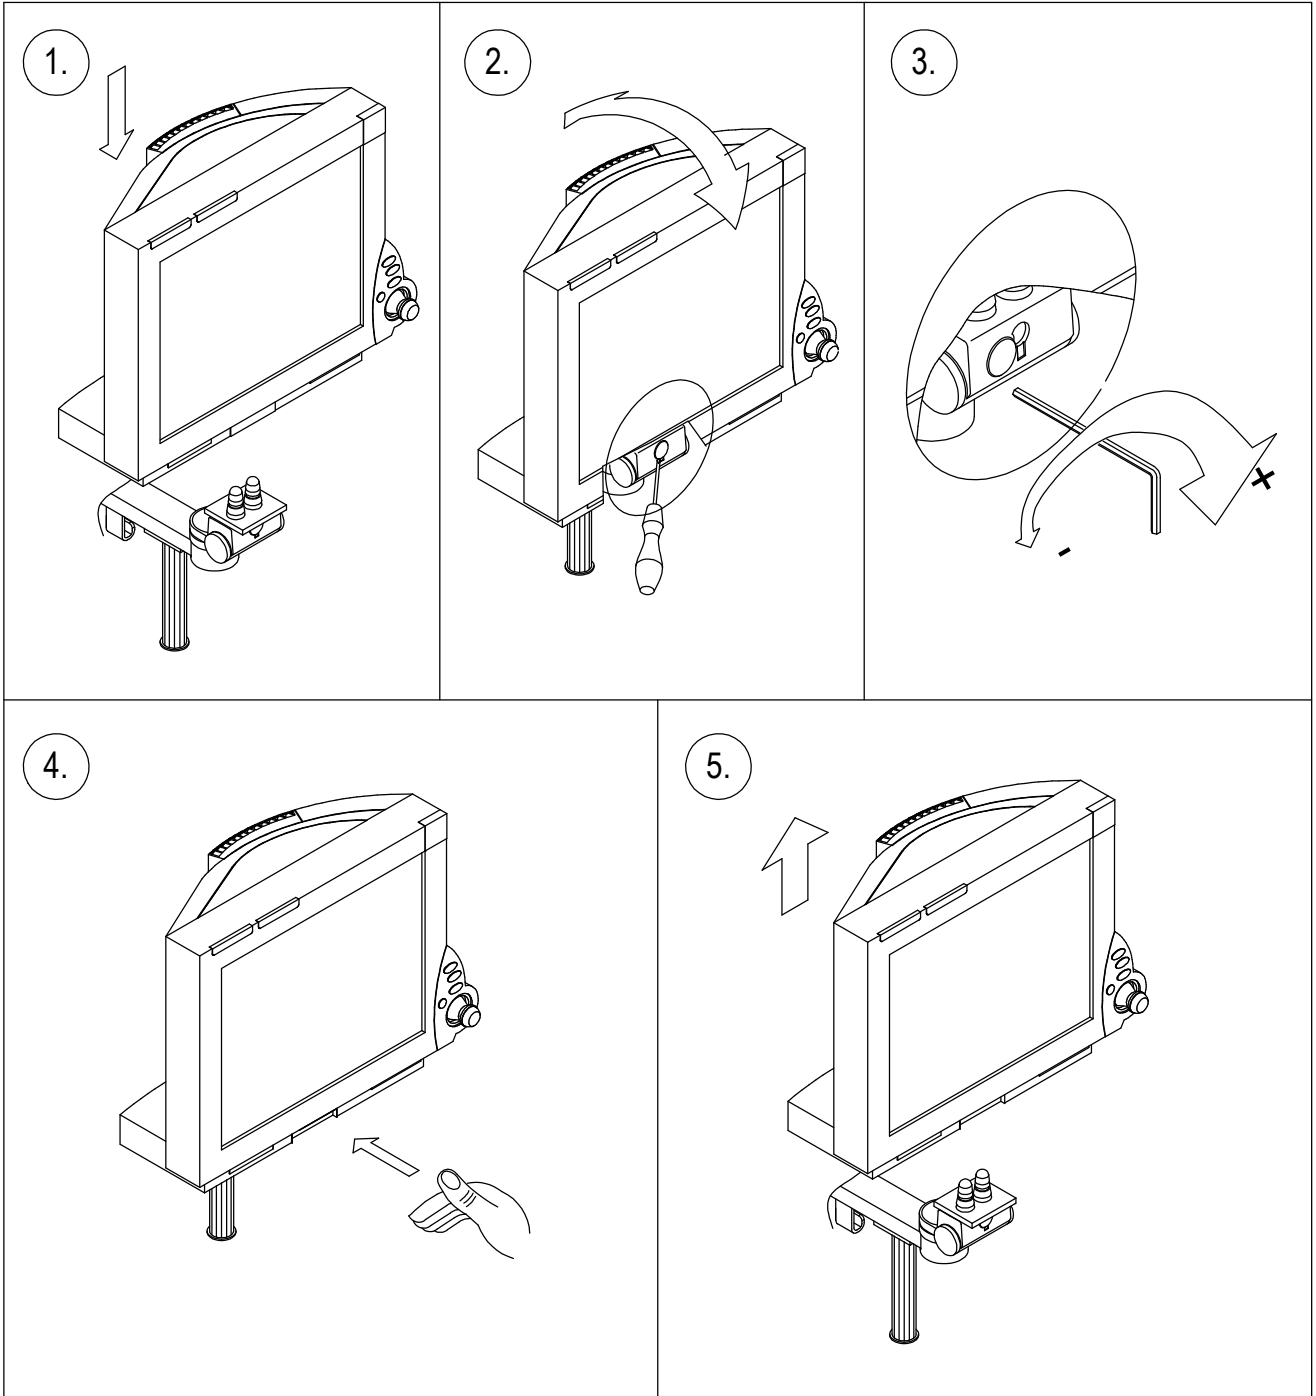

ITD GmbH
Sportplatzstraße 3 - 84281 Johanniskirchen • Germany
Tel. +49-89-61 44 25-0 • Fax +49-89-61 44 25-20
sales@itd-cart.com • www.itd-cart.com

MA.0216.799
005/ 22.01.2014