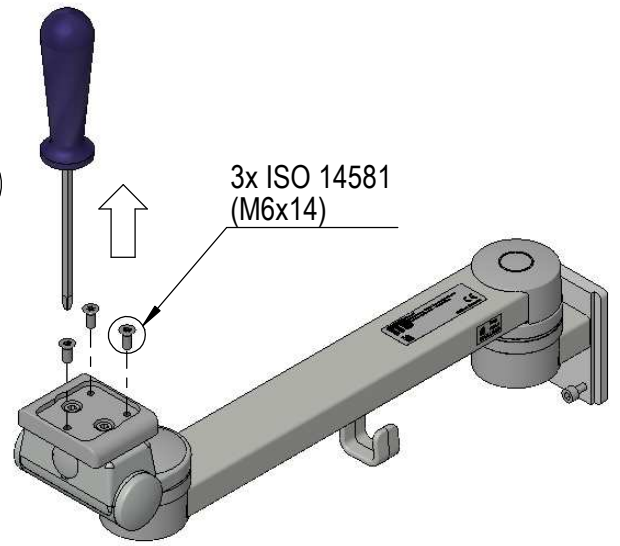

1.

2.

3.

4.

5.

ITD GmbH
Sportplatzstraße 3 - 84381 Johanniskirchen - Germany
Tel. +49-89-61 44 25-0 - Fax +49-89-61 44 25-20
sales@itd-cart.com - www.itd-cart.com

MA.0216.799
005/ 22.01.2014