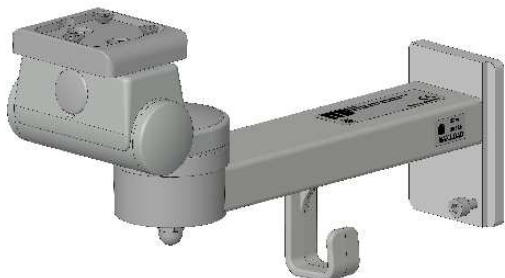

Assembly Instructions

for TS.6252.XXX

for TS.6253.XXX

for TS.6272.XXX

for TS.6273.XXX

all configurations compatible with:

- Philips-monitor MP20/30 (M8001A / M8002A)
- Philips-monitor MP40/50 (M8003A / M8004A)
- Philips-monitor MP60/70 (M8005A / M8007A)
- Philips G1/G5 (M1013A / M1019A) and monitor
- Philips-monitor MX400/450 (866060 / 866062)
- Philips-monitor MX500/550 (866064 / 866066)
- Philips-monitor MX600/700 (865242 / 865241)
- Philips-monitor MX800 (865240)