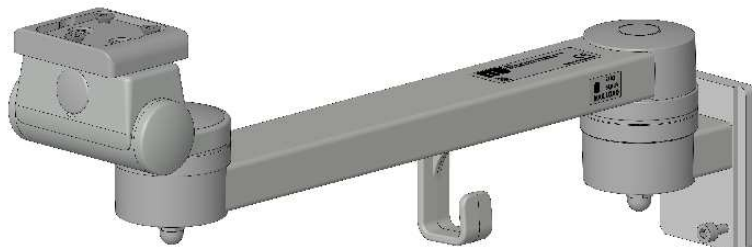

Assembly Instructions

for TS.6252.XXX

for TS.6253.XXX

for TS.6272.XXX

for TS.6273.XXX

all configurations compatible with:

- Philips-monitor MP20/30 (M8001A / M8002A)
- Philips-monitor MP40/50 (M8003A / M8004A)
- Philips-monitor MP60/70 (M8005A / M8007A)
- Philips G1/G5 (M1013A / M1019A) and monitor
- Philips-monitor MX400/450 (866060 / 866062)
- Philips-monitor MX500/550 (866064 / 866066)
- Philips-monitor MX600/700 (865242 / 865241)
- Philips-monitor MX800 (865240)