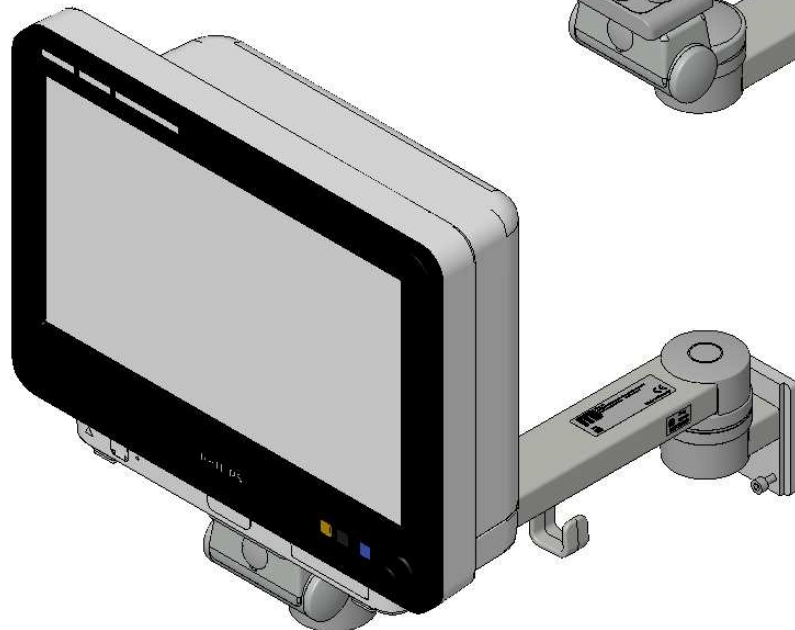

1.

2.

3.

4.

5.

ITD GmbH
Sportplatzstraße 3 - 84381 Johanniskirchen - Germany
Tel. +49-89-61 44 25-0 - Fax +49-89-61 44 25-20
sales@itd-cart.com - www.itd-cart.com

MA.0216.799
005/ 22.01.2014