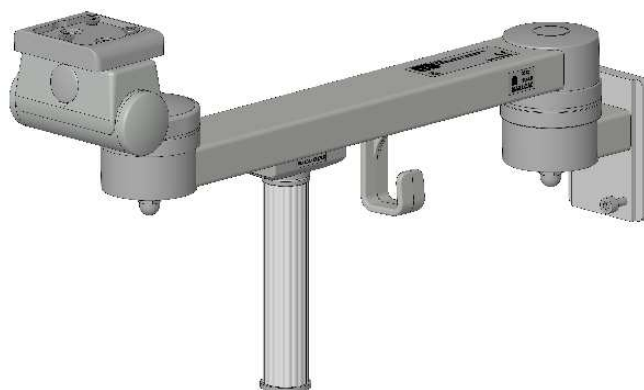

Assembly Instructions

for TS.6252.XXX

for TS.6253.XXX

for TS.6272.XXX

for TS.6273.XXX

all configurations compatible with:

- Philips-monitor MP20/30 (M8001A / M8002A)
- Philips-monitor MP40/50 (M8003A / M8004A)
- Philips-monitor MP60/70 (M8005A / M8007A)
- Philips G1/G5 (M1013A / M1019A) and monitor
- Philips-monitor MX400/450 (866060 / 866062)
- Philips-monitor MX500/550 (866064 / 866066)
- Philips-monitor MX600/700 (865242 / 865241)
- Philips-monitor MX800 (865240)