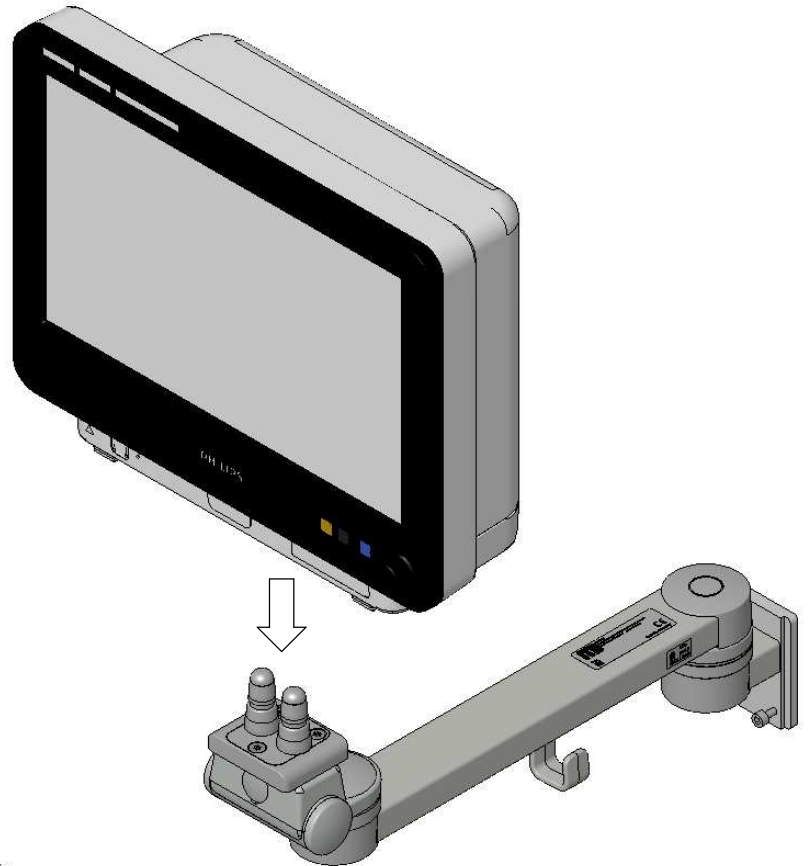

1.

2.

3.

4.

5.

ITD GmbH
Sportplatzstraße 3 - 84381 Johanniskirchen - Germany
Tel. +49-89-61 44 25-0 - Fax +49-89-61 44 25-20
sales@itd-cart.com - www.itd-cart.com

MA.0216.799
005/ 22.01.2014