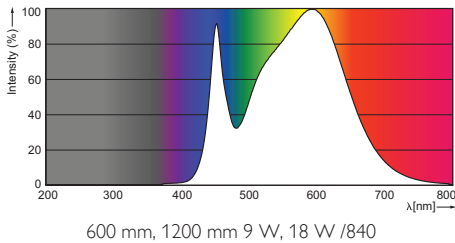

Photometric data

© 2015 Koninklijke Philips N.V. (Royal Philips)
All rights reserved.

Specifications are subject to change without notice. Trademarks are the property of Koninklijke Philips N.V. (Royal Philips) or their respective owners.

www.philips.com/lighting

2015, August 29
data subject to change