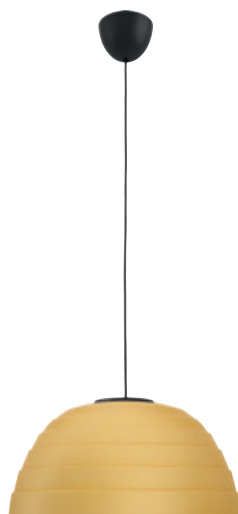

4.

1. **Skien pendant LED 40892 67 16**
  H1500 D335
  Power LED - 1x 4,5 W incl. 430 lm
  Class II - IP20
  mat glass - glass

2. **Var pendant LED 40895 87 16**
  H1500 D350
  Power LED - 1x 4,5 W incl. 430 lm
  Class II - IP20
  grey - metal

3. **Var pendant LED 40895 38 16**
  H1500 D350
  Power LED - 1x 4,5 W incl. 430 lm
  Class II - IP20
  cream - metal

4. **Var pendant LED 40895 53 16**
  H1500 D350
  Power LED - 1x 4,5 W incl. 430 lm
  Class II - IP20
  orange - metal