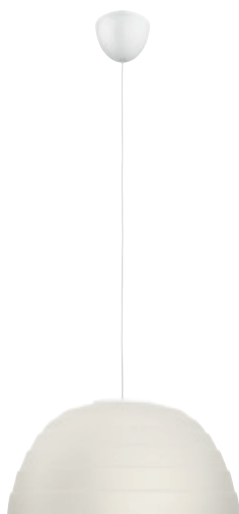

3. Runner bar/tube 53093 31 16

H109 L480 D90
 GU10 - 3x 35 W incl.
 Class 1 - IP20
 white - metal

4. Runner plate/spiral 53094 31 16

H109 L240 D240
 GU10 - 4x 35 W incl.
 Class 1 - IP20
 white - metal

1.

2.