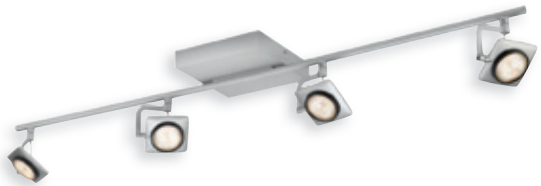

H90 L628 D93
Power LED - 4x 4 W incl. 1120 lm
Class 1 - IP20
white - metal

6. Clockwork bar/tube LED 53174 48 16

H90 L628 D93
Power LED - 4x 4 W incl. 1120 lm
Class 1 - IP20
aluminium - metal

1.

2.

3.

4.

5.