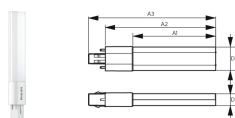

Product	D	D1	A1	A2	A3
CorePro LED PLS 5W 830 2P G23	31,1	15,8	108	144	166
CorePro LED PLS 5W 840 2P G23	31,1	15,8	108	144	166

Informations de commande

Code EOC	Désignation	Quantité minimum	Prix indicatif
59666800	CorePro LED PLS 5W 830 2P G23	20	12.30€
59668200	CorePro LED PLS 5W 840 2P G23	20	12.30€