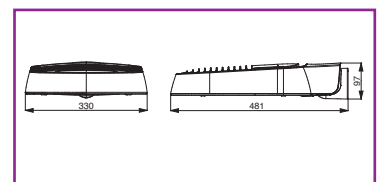

ClearWay BGP303 afmeting in mm

Let op: er zijn nieuwere versies beschikbaar van deze armaturen.

Wij werken hard aan het updaten van het lichtplan. Deze zal zo spoedig mogelijk geüpload worden.