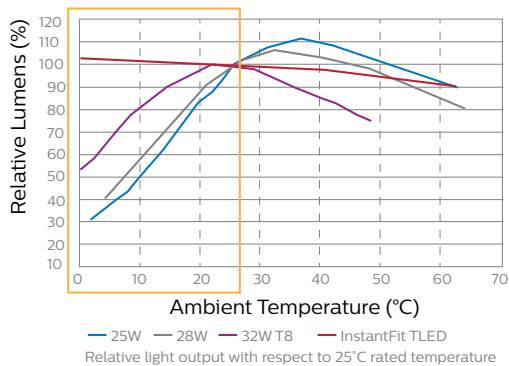

Philips InstantFit LED lamps

Philips InstantFit LED T8 electro magnetic compatible lamps

Shipping Data (Subject to change without notice)

Product Number	SKU UPC (0-46677)	Outer Bar Code (5-00-46677)	Case Qty.	Case Weight (lbs.)	Case Cube (cu. Ft.)	Pallet Qty	Lamps/SKU	SKUs per Layer	Layers High	SKU Dimensions (W x D x H) (In.)	Case Dimensions (W x D x H) (In.)	Pallet Dimensions (W x D x H) (In.)
InstantFit LED T8 EM compatible - 4' glass												
46311-7	46311-3	46311-8	10	6.26	1.06	360	1	40	9	48.0 x 1.1 x 1.1	49.8 x 8.8 x 4.2	51.2 x 39.4 x 43.4
46312-5	46312-0	46312-5	10	6.26	1.06	360	1	40	9	48.0 x 1.1 x 1.1	49.8 x 8.8 x 4.2	51.2 x 39.4 x 43.4

Relative Light Output vs. Ambient Temperature

4' T8 Lamps - 0.88 BF Ballast

Suitable for use in fixtures where ambient temperature is between -4°F (-20°C) and 113°F (45°C).

Warning: Philips LED T8 InstantFit lamps will only operate properly on compatible Instant-start and Programmed-start ballasts. Please refer to the Philips LED T8 InstantFit Installation Guide, which can be obtained through your local Philips Sales Representative, or visit www.philips.com/instantfit

FCC Note: This device complies with Part 18 of the FCC Rules.

Please refer to www.philips.com/instantfit for instant start ballasts details and the latest ballast compatibility guide⁵.

For more information on Philips' limited warranty please visit www.philips.com/warranties.

1. Based on the next leading competitor and their number of compatible ballasts at time of printing.
2. Savings based on comparison to F32T8 electronic instant start systems.
3. Tested to B50 L70 requirement with a ballast factor < 0.88.
4. LED lifetime means the length of time (in hours) until half of the LED light sources maintain at least 70% of their initial lumen output (B50, L70). Testing with a ballast whose ballast factor is ≤ 0.88
5. Compatibility subject to change as additional ballasts are tested. If you do not see your ballast on the compatibility list please contact your local Philips Lighting representative.
6. Photometric testing consistent with IES LM-79.
7. Measured data provided as a reference. System power may vary depending on ballast manufacturer and ballast age. Please refer to www.philips.com/instantfit for the latest ballast compatibility guide.
8. DLC Product ID list is for UL Type A only. The product may also be DLC certified as UL Type C. To verify search the DLC QPL using the model number.
9. Products offered under the Trade Agreements Act (TAA).

For more information, visit <http://www.va.gov/oal/business/fss/taa.asp>

Not all products are qualified on the DLC QPL. To view our DLC qualified products, please consult the DLC Qualified Products List at www.designlights.org/search.

© 2018 Philips Lighting Holding B.V. All rights reserved. Philips reserves the right to make changes in specifications and/or to discontinue any product at any time without notice or obligation and will not be liable for any consequences resulting from the use of this publication.

Philips Lighting North America Corporation
200 Franklin Square Drive, Somerset, NJ 08873
Tel. 855-486-2216

Philips Lighting Canada Ltd.
281 Hillmount Rd, Markham, ON, Canada L6C 2S3
Tel. 800-668-9008