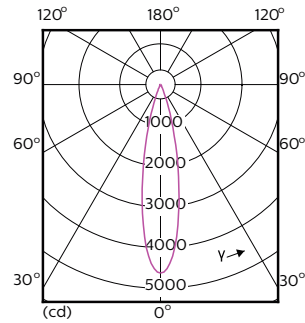

PAR30/PAR20 LED

Photometric data

PAR30S 120V 12-75W 25D 3000K E26 D WH