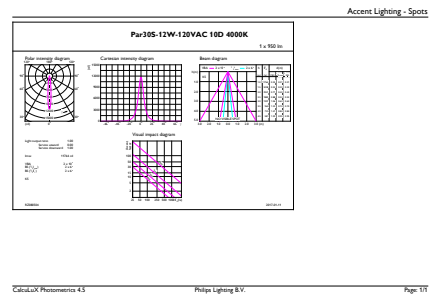

## Dimensional drawing

PAR30S 120V 12-75W 900lm 10D 4000K E26 D

Product	D	C
12PAR30S/EXPERTCOLOR/S10/940/DIM/120V	94.8 mm	93.1 mm

## Photometric data

PAR38 17-120W 1250lm 25D 4000K E26 D