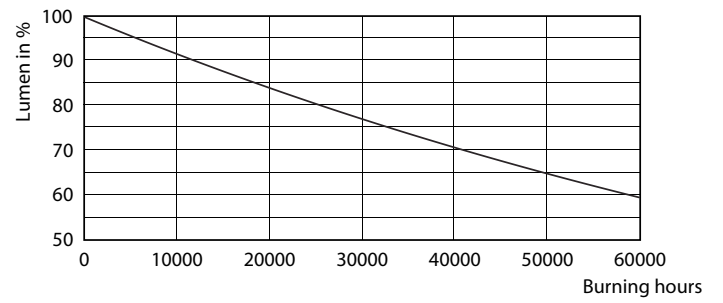

ExpertColor PAR38 30S 30L Dim 120V Lumen Maintenance Diagram