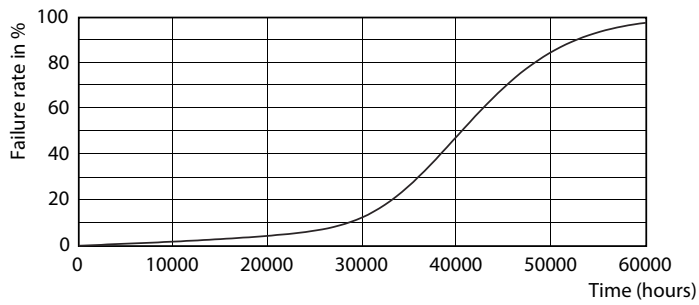

Lifetime

ExpertColor PAR38 30S 30L Dim 120V Life Expectancy Diagram