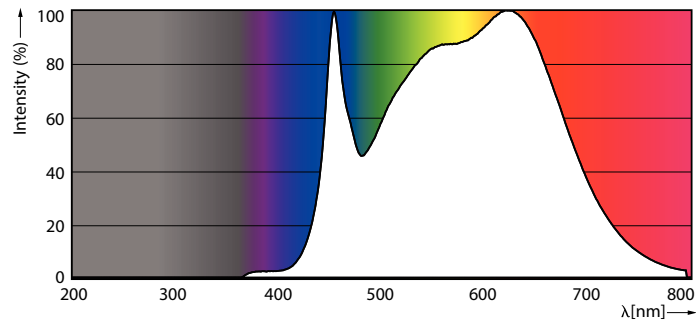

Photometric data

PAR38 17-120W 1250lm 25D 4000K E26 D