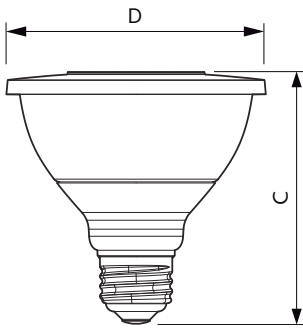

PAR30/PAR20 LED

Warnings and Safety

- Suitable for use in damp locations.
- Not for use in totally enclosed luminaires.
- Before replacing, turn off power and let lamp cool to avoid electrical shock or burn.
- CAUTION: Risk of electric shock— do not use where directly exposed to water
- NOTES: This device complies with Part 18 of the FCC rule. This product may cause interference with other devices. If interference occurs, change the location of the products involved. This RFLD device complies with Canadian ICES-005.

Dimensional drawing

PAR30S 120V 12-75W 900lm 10D 4000K E26 D