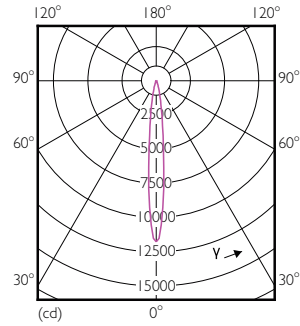

PAR30/PAR20 LED

Photometric data

PAR30S 12W 950lm 10D 4000K E26