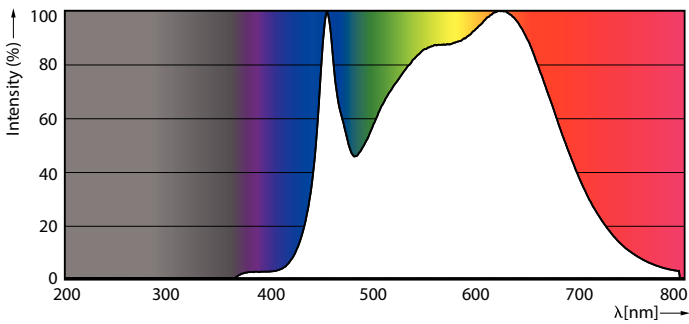

Photometric data

PAR38 17-120W 1250lm 25D 4000K E26 D