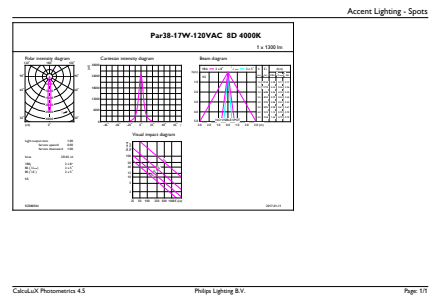

## Dimensional drawing

PAR38 120V 17-100W 1200lm 8D 4000K E26 D

Product	D	C
17PAR38/EXPERTCOLOR/S8/940/DIM/120V	120.7 mm	134.6 mm

## Photometric data

PAR38 17-120W 1250lm 25D 4000K E26 D