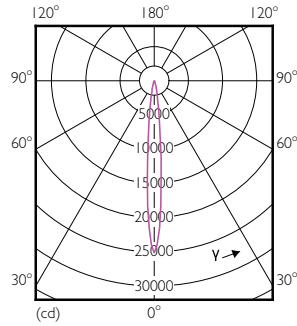

PAR38 LED

Photometric data

PAR38 17W 1300lm 8D 4000K E26