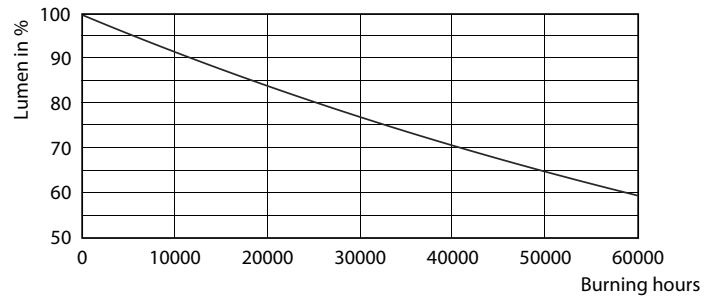

ExpertColor PAR38 30S 30L Dim 120V Lumen Maintenance Diagram