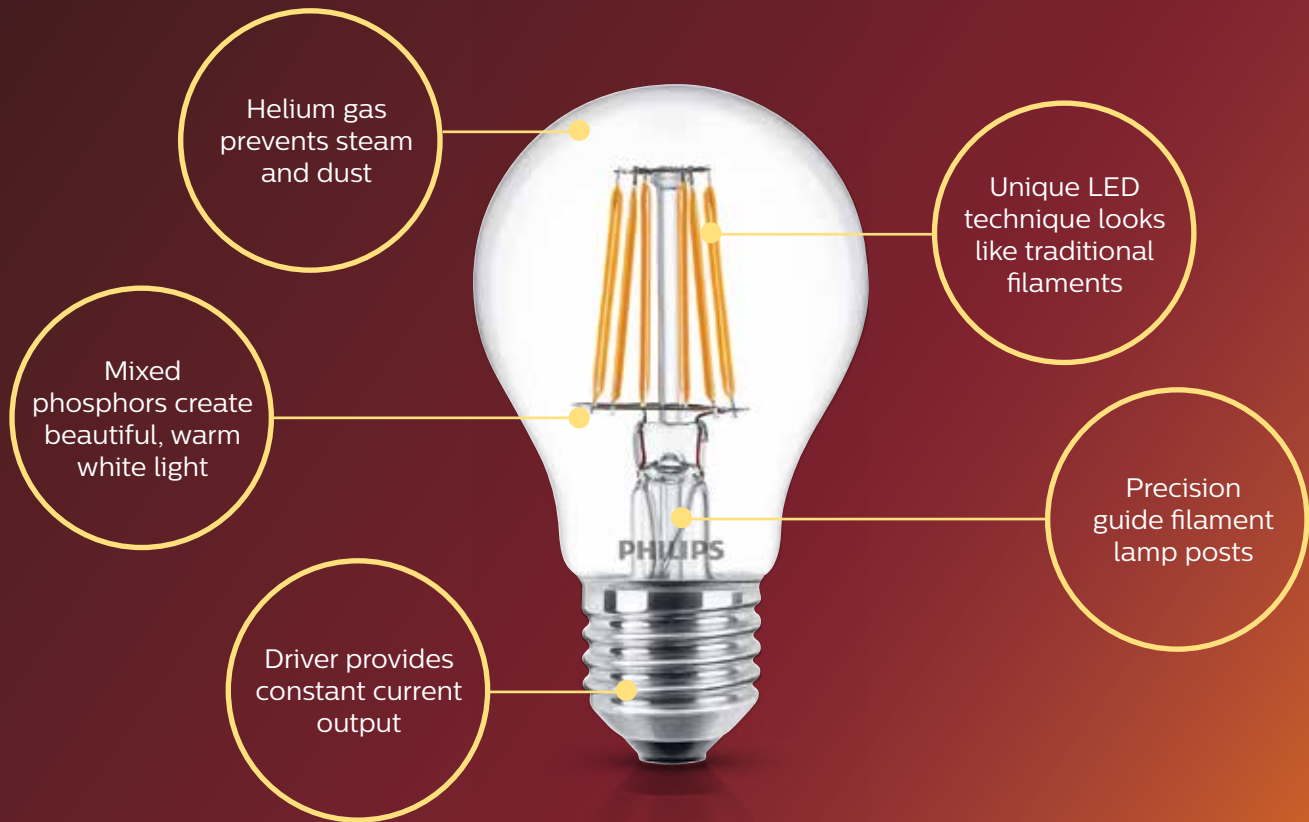

LED filament technology