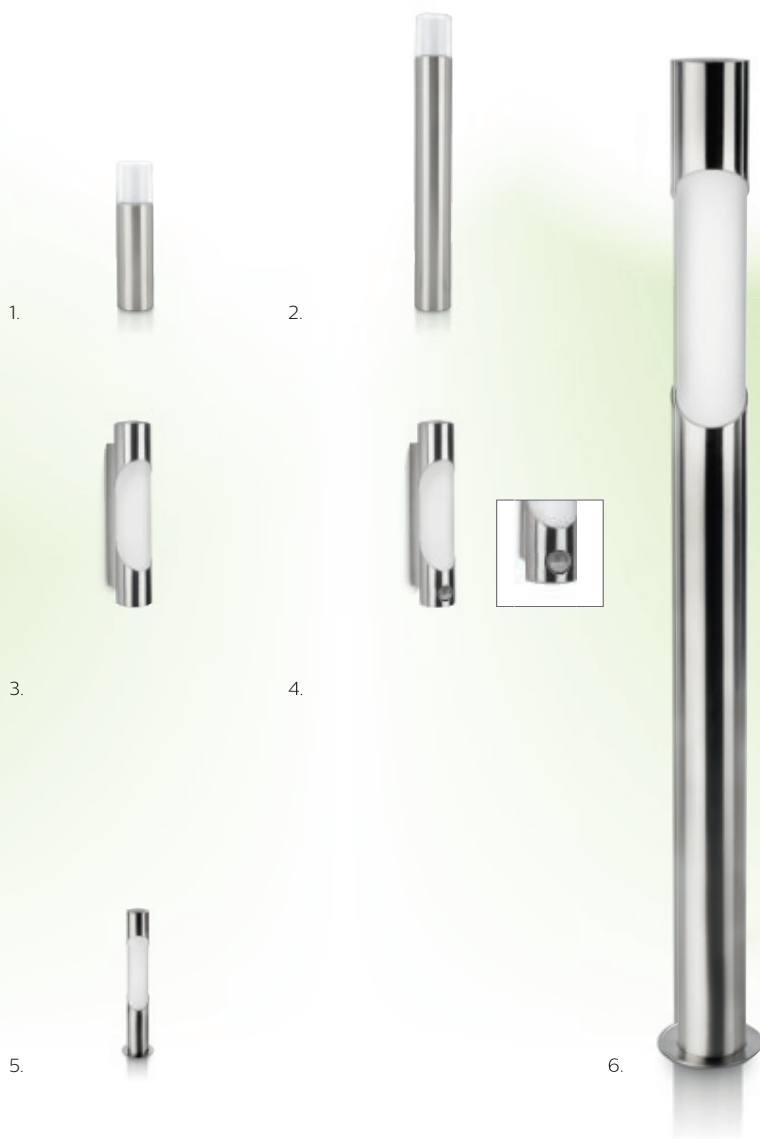

1.	Hare 16287 47 16 H400 L100 D100 E27 - 1x 18W incl. - 1100lm Class I - IP44 stainless steel - synthetics	3.	Bamboo 16338 47 16 H319 L64 D87 E27 - 1x 11W incl. - 600lm Class II - IP44 stainless steel - synthetics	5.	Bamboo 16341 47 16 H438 L100 D100 E27 - 1x 11W incl. - 600lm Class I - IP44 stainless steel - synthetics
2.	Hare 16288 47 16 H800 L100 D100 E27 - 1x 18W incl. - 1100lm Class I - IP44 stainless steel - synthetics	4.	Bamboo 16340 47 16 H319 L64 D95 E27 - 1x 11W incl. - 600lm Class II - IP44 stainless steel - synthetics	6.	Bamboo 16342 47 16 H842 L100 D100 E27 - 1x 11W incl. - 600lm Class I - IP44 stainless steel - synthetics