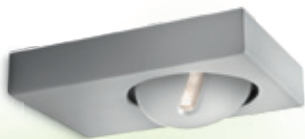

1.

2.

1. ---
1. **Pheasant 16825 87 16**
  H42 L160 D236
  Power LED - 1x 7,5W incl. - 350lm
  Class II - IP44
  aluminium - synthetics

1. ---
2. **Pheasant 16826 87 16**
  H400 L160 D42
  Power LED - 1x 7,5W incl. - 350lm
  Class I - IP44
  aluminium - synthetics