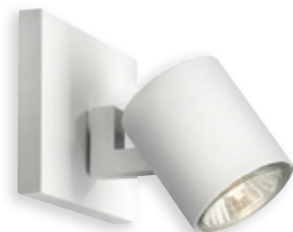

3. **Runner bar/tube 53093 48 16**

H109 L480 D90
GU10 - 3x 35 W incl.
Class 1 - IP20

brushed aluminium - metal

4. **Runner plate/spiral 53094 48 16**

H109 L240 D240
GU10 - 4x 35 W incl.
Class 1 - IP20

brushed aluminium - metal