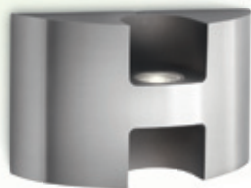

2. **Treeline 16860 93 16**
 H148 L56 D165
 Power LED - 6x 2,5W incl. - 120lm
 Class I - IP44
 aluminium - synthetics

1.

2.

3.

4.

1. **Flagstone 17209 30 16**
 H118 L136 D88
 Power LED - 1x 7,5W incl. - 350lm
 Class I - IP44
 aluminium - synthetics