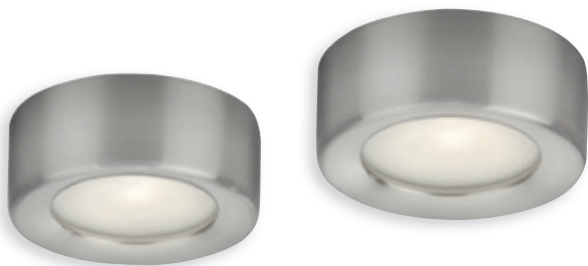

1.

2.

---

1. **Sensation under cabinet 59700 17 16**

H30 D75

G9 - 2x 14 W incl.

Class 2&3 - IP20

mat chrome - synthetics

---

2. **Exquisite under cabinet 33470 17 16**

H37 L600 D100

TL G5 1x 14 W incl.

Class 2 - IP20

mat chrome - metal