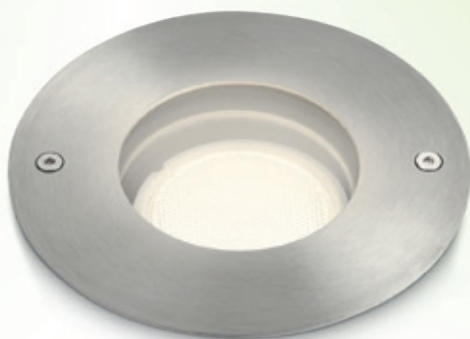

2.

1. ---
1. **Lawn 16944 47 16**
  L195 D195 R328 C190 x190
  E27 - 1x 20W incl. - 1250lm
  Class II - IP67
  aluminium - synthetics

1. ---
2. **Timber 17074 47 16**
  L105 D105 R222 C105 x105
  GU10 - 1x 35W incl.
  Class I - IP67
  synthetics - stainless steel