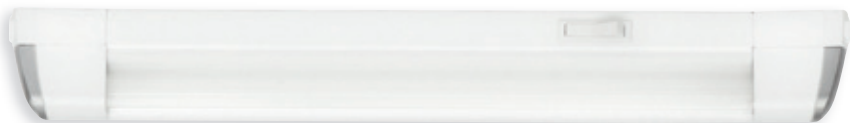

1.

2.

3.

1. **Aromatic under cabinet 33491 31 16**

H45 L605 D23
TL G5 - 1x 14 W incl.
Class 2 - IP20
white - synthetics

2. **Aromatic under cabinet 33490 31 16**

H45 L345 D23
TL G5 - 1x 8 W incl.
Class 2 - IP20
white - synthetics

3. **Aromatic under cabinet 33492 31 16**

H45 L905 D23
TL G5 1x21 W incl.
Class 2 - IP20
white - synthetics