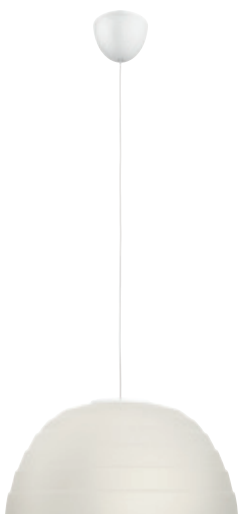

3. Runner bar/tube 53093 31 16

H109 L480 D90
 GU10 - 3x 35 W incl.
 Class 1 - IP20
 white - metal

4. Runner plate/spiral 53094 31 16

H109 L240 D240
 GU10 - 4x 35 W incl.
 Class 1 - IP20
 white - metal

1.

2.