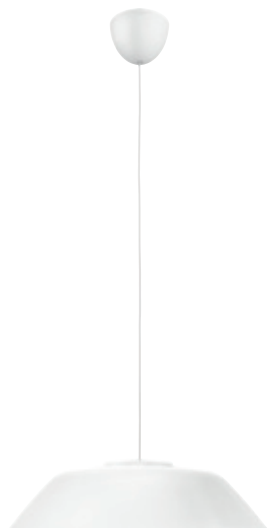

3. Runner bar/tube 53093 31 16

H109 L480 D90
 GU10 - 3x 35 W incl.
 Class 1 - IP20
 white - metal

4. Runner plate/spiral 53094 31 16

H109 L240 D240
 GU10 - 4x 35 W incl.
 Class 1 - IP20
 white - metal

1.

2.