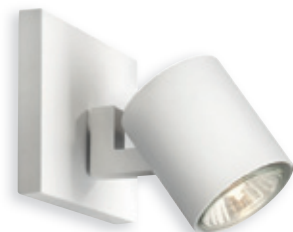

3. Runner bar/tube 53093 48 16

H109 L480 D90
GU10 - 3x 35 W incl.
Class 1 - IP20

brushed aluminium - metal

4. Runner plate/spiral 53094 48 16

H109 L240 D240
GU10 - 4x 35 W incl.
Class 1 - IP20

brushed aluminium - metal