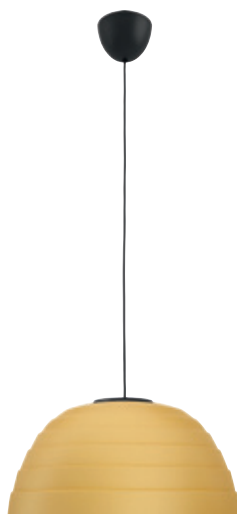

4.

1. **Skien pendant LED 40892 67 16**
  H1500 D335
  Power LED - 1x 4,5 W incl. 430 lm
  Class II - IP20
  mat glass - glass

2. **Var pendant LED 40895 87 16**
  H1500 D350
  Power LED - 1x 4,5 W incl. 430 lm
  Class II - IP20
  grey - metal

3. **Var pendant LED 40895 38 16**
  H1500 D350
  Power LED - 1x 4,5 W incl. 430 lm
  Class II - IP20
  cream - metal

4. **Var pendant LED 40895 53 16**
  H1500 D350
  Power LED - 1x 4,5 W incl. 430 lm
  Class II - IP20
  orange - metal