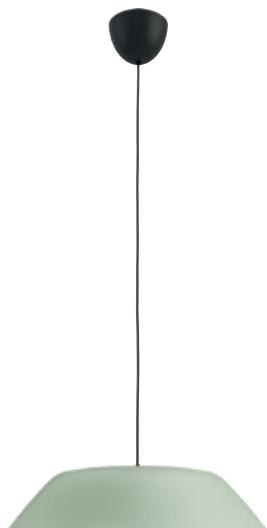

1.

2.

3.

1. **Fado pendant LED 40898 33 16**
H1500 D355
Power LED - 1x 4,5 W incl. 430 lm
Class II - IP20
green - metal

2. **Fado pendant LED 40898 38 16**
H1500 D355
Power LED - 1x 4,5 W incl. 430 lm
Class II - IP20
green/cream - metal

3. **Fado pendant LED 40898 87 16**
H1500 D355
Power LED - 1x 4,5 W incl. 430 lm
Class II - IP20
grey - metal