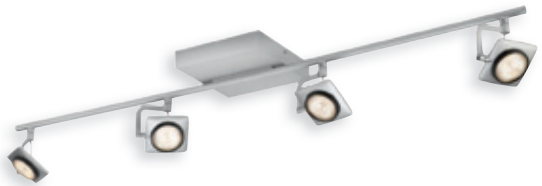

H90 L628 D93
Power LED - 4x 4 W incl. 1120 lm
Class 1 - IP20
white - metal

6. Clockwork bar/tube LED 53174 48 16

H90 L628 D93
Power LED - 4x 4 W incl. 1120 lm
Class 1 - IP20
aluminium - metal

1.

2.

3.

4.

5.