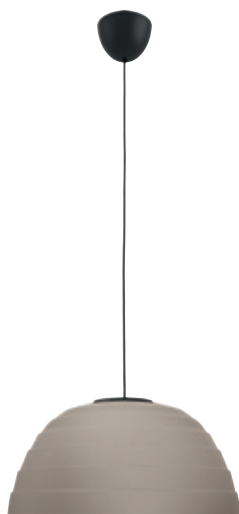

3. Runner bar/tube 53093 31 16

H109 L480 D90
 GU10 - 3x 35 W incl.
 Class 1 - IP20
 white - metal

4. Runner plate/spiral 53094 31 16

H109 L240 D240
 GU10 - 4x 35 W incl.
 Class 1 - IP20
 white - metal

1.

2.