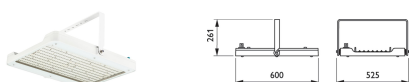

Product
BY481X LED250S/840 MB GC SI ACW-L BR

BY481P LED250S/840
PSD MB GC WH

Product
BY480P LED130S/840 PSD NBA GC SI

Product
BY481P LED250S/840 PSD WB GC SI

Product
BY481P LED250S/840 PSD MB GC WH BR

Bestelgegevens