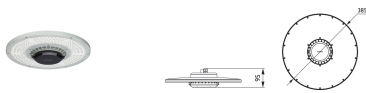

Product
BY120P G4 LED100S/840 PSU NB