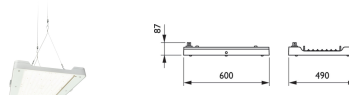

Product
BY481X LED250S/840 MB GC SI ACW-L BR

BY481P LED250S/840
PSD MB GC WH

Product
BY480P LED130S/840 PSD NBA GC SI

Product
BY481P LED250S/840 PSD WB GC SI

Product
BY481P LED250S/840 PSD MB GC WH BR

Bestelgegevens