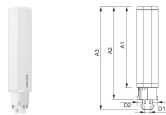

Product	D1	D2	A1	A2	A3
CorePro LED PLC CorePro LED PLC 9W 830 4P G24q-3	24,3	28,4	128,8	148	163,6
CorePro LED PLC CorePro LED PLC 9W 840 4P G24q-3	24,3	28,4	128,8	148	163,6
CorePro LED PLC CorePro LED PLC 4.5W 840 4P G24q-1	24,3	28,4	95,8	115	130,6

CorePro LED PLC
CorePro LED PLC 4.5W
830 4P G24q-1

CorePro LED PLC
CorePro LED PLC 4.5W
830 2P G24d-1