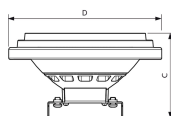

Product	D	C
MAS LEDspotLV D 11-50W 927 AR111 24D	111	62
MAS LEDspotLV D 11-50W 930 AR111 24D	111	62
MAS LEDspotLV D 11-50W 927 AR111 40D	111	62
MAS LEDspotLV D 11-50W 930 AR111 40D	111	62
MAS LEDspotLV D 15-75W 927 AR111 24D	111	62
MAS LEDspotLV D 15-75W 930 AR111 24D	111	62
MAS LEDspotLV D 15-75W 927 AR111 40D	111	62
MAS LEDspotLV D 15-75W 930 AR111 40D	111	62
MAS LEDspotLV D 20-100W 827 AR111 24D	111	62
MAS LEDspotLV D 20-100W 830 AR111 24D	111	62
MAS LEDspotLV D 20-100W 840 AR111 24D	111	62
MAS LEDspotLV D 20-100W 827 AR111 40D	111	62
MAS LEDspotLV D 20-100W 830 AR111 40D	111	62
MAS LEDspotLV D 20-100W 840 AR111 40D	111	62
MAS LEDspotLV D 15-75W 940 AR111 24D	111	62
MAS LEDspotLV D 15-75W 940 AR111 40D	111	62
MAS LEDspotLV D 11-50W 930 AR111 8D	111	62