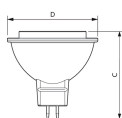

CorePro LED spot ND 5-35W MR16 827 36D

Product	D	C
CorePro LED spot 2.6-20W 827 MR11 36D	35	37,5
CorePro LED spot ND 5-35W MR16 840 36D	51	46
CorePro LED spot ND 7-50W MR16 830 36D	50,5	45
CorePro LED spot ND 7-50W MR16 840 36D	50,5	45