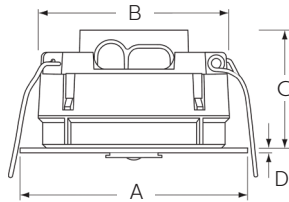

Product ID	A max.	B max.	C max.	D max.
Occuswitch	95	80	50	2

Dimensions in mm

Occuswitch

Shortcode	Description	Min Order Quantity	Carton Quantity
LRM2070	LRM2070/10DALI BASIC	42	42
LRH1070	LRH1070/00 SENSR SURFACE BOX	42	42