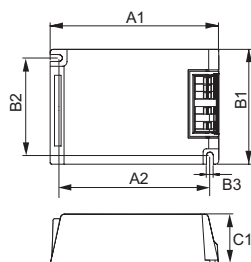

"I" TYPE

Product ID	Length A1	Fixing Hole Distance Length A2	Width B1	Height C1	Fixing Hole Diameter D1
HID-AV C 35-70 /I CDM	189.2	170.7	83.5	34.7	4.8
HID-PV C 100 & 150 /I CDM	224	206	82.7	34.2	4.8

Dimensions in mm

"S" TYPE

Product ID	Length A1	Fixing Hole Distance Length A2	Width B1	Height C1	Fixing Hole Diameter D1
HID-AV C 35-70 /S CDM	110	98.5	75	32.1	4.5
HID-PV C 100 /S CDM	135	123.5	75	32	4.5
HID-PV C 150 /S CDM	135	123.5	75	32	4.8