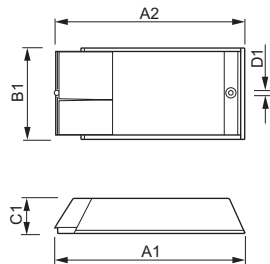

"I" TYPE

Product ID	Length A1	Fixing Hole Distance Length A2	Width B1	Height C1	Fixing Hole Diameter D1
HID-AV C 35-70 /I CDM	189.2	170.7	83.5	34.7	4.8
HID-PV C 100 & 150 /I CDM	224	206	82.7	34.2	4.8

Dimensions in mm

"S" TYPE

Product ID	Length A1	Fixing Hole Distance Length A2	Width B1	Height C1	Fixing Hole Diameter D1
HID-AV C 35-70 /S CDM	110	98.5	75	32.1	4.5
HID-PV C 100 /S CDM	135	123.5	75	32	4.5
HID-PV C 150 /S CDM	135	123.5	75	32	4.8