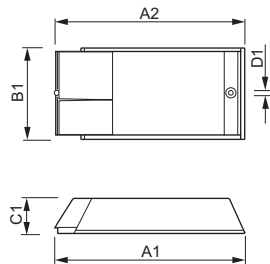

"I" TYPE

| Product ID | Length A1 | Fixing Hole Distance Length A2 | Width B1 | Height C1 | Fixing Hole Diameter D1 |
|---------------------------|-----------|--------------------------------|----------|-----------|-------------------------|
| HID-AV C 35-70 /I CDM | 189.2 | 170.7 | 83.5 | 34.7 | 4.8 |
| HID-PV C 100 & 150 /I CDM | 224 | 206 | 82.7 | 34.2 | 4.8 |

Dimensions in mm

"S" TYPE

| Product ID | Length A1 | Fixing Hole Distance Length A2 | Width B1 | Height C1 | Fixing Hole Diameter D1 |
|-----------------------|-----------|--------------------------------|----------|-----------|-------------------------|
| HID-AV C 35-70 /S CDM | 110 | 98.5 | 75 | 32.1 | 4.5 |
| HID-PV C 100 /S CDM | 135 | 123.5 | 75 | 32 | 4.5 |
| HID-PV C 150 /S CDM | 135 | 123.5 | 75 | 32 | 4.8 |