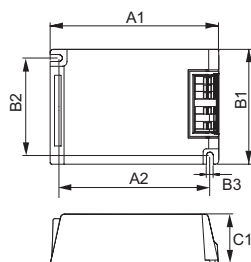

"I" TYPE

| Product ID | Length A1 | Fixing Hole Distance Length A2 | Width B1 | Height C1 | Fixing Hole Diameter D1 |
|---------------------------|-----------|--------------------------------|----------|-----------|-------------------------|
| HID-AV C 35-70 /I CDM | 189.2 | 170.7 | 83.5 | 34.7 | 4.8 |
| HID-PV C 100 & 150 /I CDM | 224 | 206 | 82.7 | 34.2 | 4.8 |

Dimensions in mm

"S" TYPE

| Product ID | Length A1 | Fixing Hole Distance Length A2 | Width B1 | Height C1 | Fixing Hole Diameter D1 |
|-----------------------|-----------|--------------------------------|----------|-----------|-------------------------|
| HID-AV C 35-70 /S CDM | 110 | 98.5 | 75 | 32.1 | 4.5 |
| HID-PV C 100 /S CDM | 135 | 123.5 | 75 | 32 | 4.5 |
| HID-PV C 150 /S CDM | 135 | 123.5 | 75 | 32 | 4.8 |