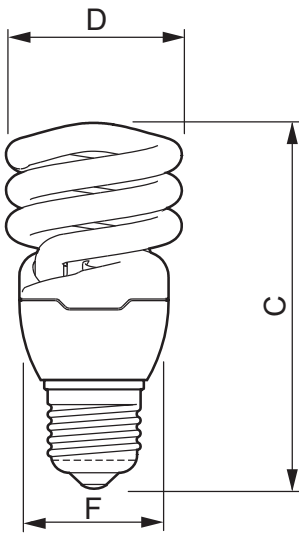

Eco Twister

Pieces per pack 1
Packing configuration 12
Packs per outerbox 12
Bar code on pack - EAN1 8718696436189

Bar code on outerbox - EAN3 8718696436196
Logistic code(s) - 12NC 929689208801
Net weight per piece 0.054 kg

Warnings and Safety

- Breaking a lamp is extremely unlikely to have any impact on your health. If a lamp breaks, ventilate the room for 30 minutes and remove the parts, preferably with gloves. Put them in a closed plastic

bag and take it to your local waste facilities for recycling. Do not use a vacuum cleaner.

- Compact fluorescent lamps have to be treated as special waste: they must be taken to your local waste facilities for recycling. The European lighting industry has set up an infrastructure capable of recycling mercury, other metals, glass, etc.

Dimensional drawing

Eco Twister 15W WW E27 220-240V 1PF

Product	C (Max)	D (Max)	F (Max)
TORNADO 15W WW E27 220-240V 50/60Hz	104.5	50	42