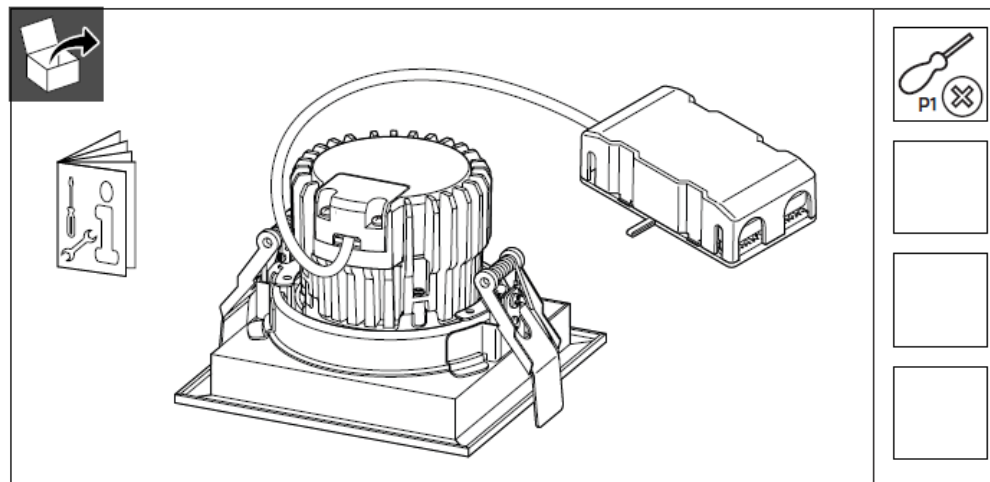

Single gridlight

Dimensions in mm

Double gridlight

Triple gridlight

CoreLine Gridlight

Instrukcja montażu

		 mm	 kg
RS143Z CFRM GRID 1x1 WH	Single gridlight	98 x 98	0.19
RS143Z CFRM GRID 1x2 WH	Double gridlight	98 x 185	0.28
RS143Z CFRM GRID 1x3 WH	Triple gridlight	98 x 275	0.40

Gridlight is designed to be used in combination with light source CoreLine Recessed Spot.

Order code		CCT (K)	Lumen (lm)
38295799	RS140Z MODULE LED6-32-/827	2700	
38296499	RS140Z MODULE LED6-32-/830	3000	650
38297199	RS140Z MODULE LED6-32-/840	4000	
38298899	RS140Z MODULE LED9-32-/830	3000	
38299599	RS140Z MODULE LED9-32-/840	4000	900