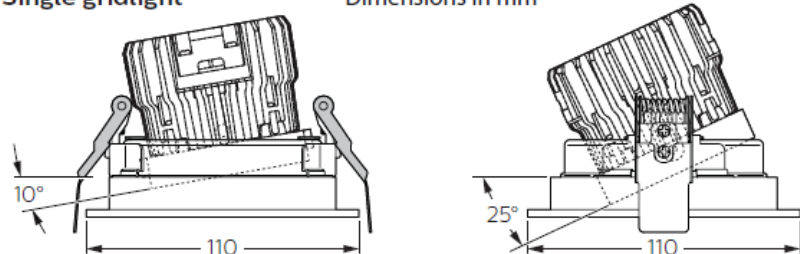

CoreLine Gridlight

*Rozszerzenie oferty akcesoriów do CoreLine
Recessed Spot*

PHILIPS

CoreLine Gridlight

Zdjęcia produktu

CoreLine Gridlight

Rysunki techniczne

RS143Z CFRM GRID 1x1 WH	Single gridlight	98 x 98
RS143Z CFRM GRID 1x2 WH	Double gridlight	98 x 185
RS143Z CFRM GRID 1x3 WH	Triple gridlight	98 x 275

Single gridlight

Dimensions in mm

Double gridlight

Triple gridlight

CoreLine Gridlight

Instrukcja montażu

		 mm	 kg
RS143Z CFRM GRID 1x1 WH	Single gridlight	98 x 98	0.19
RS143Z CFRM GRID 1x2 WH	Double gridlight	98 x 185	0.28
RS143Z CFRM GRID 1x3 WH	Triple gridlight	98 x 275	0.40