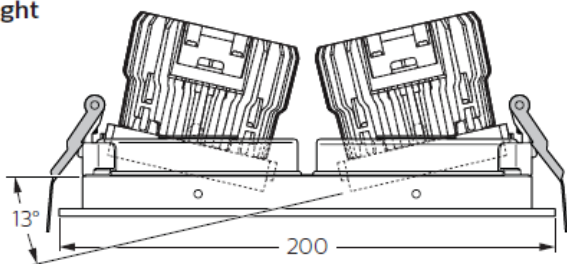

CoreLine Gridlight

*Rozszerzenie oferty akcesoriów do CoreLine
Recessed Spot*

PHILIPS

CoreLine Gridlight

Zdjęcia produktu

CoreLine Gridlight

Rysunki techniczne

RS143Z CFRM GRID 1x1 WH	Single gridlight	98 x 98
RS143Z CFRM GRID 1x2 WH	Double gridlight	98 x 185
RS143Z CFRM GRID 1x3 WH	Triple gridlight	98 x 275

Single gridlight

Dimensions in mm

Double gridlight

Triple gridlight

CoreLine Gridlight

Instrukcja montażu

		 mm	 kg
RS143Z CFRM GRID 1x1 WH	Single gridlight	98 x 98	0.19
RS143Z CFRM GRID 1x2 WH	Double gridlight	98 x 185	0.28
RS143Z CFRM GRID 1x3 WH	Triple gridlight	98 x 275	0.40