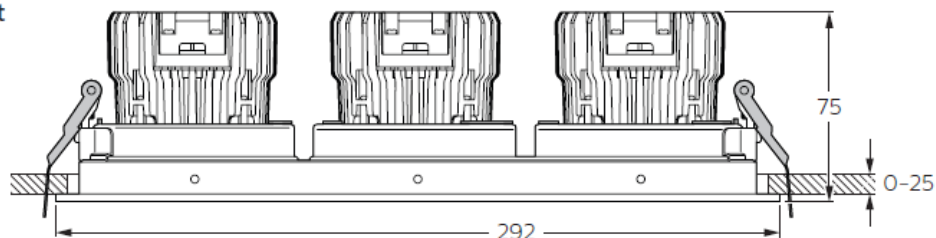

CoreLine Gridlight

*Rozszerzenie oferty akcesoriów do CoreLine
Recessed Spot*

PHILIPS

CoreLine Gridlight

Zdjęcia produktu

CoreLine Gridlight

Rysunki techniczne

RS143Z CFRM GRID 1x1 WH	Single gridlight	98 x 98
RS143Z CFRM GRID 1x2 WH	Double gridlight	98 x 185
RS143Z CFRM GRID 1x3 WH	Triple gridlight	98 x 275

Single gridlight

Dimensions in mm

Double gridlight

Triple gridlight

CoreLine Gridlight

Instrukcja montażu

		 mm	 kg
RS143Z CFRM GRID 1x1 WH	Single gridlight	98 x 98	0.19
RS143Z CFRM GRID 1x2 WH	Double gridlight	98 x 185	0.28
RS143Z CFRM GRID 1x3 WH	Triple gridlight	98 x 275	0.40