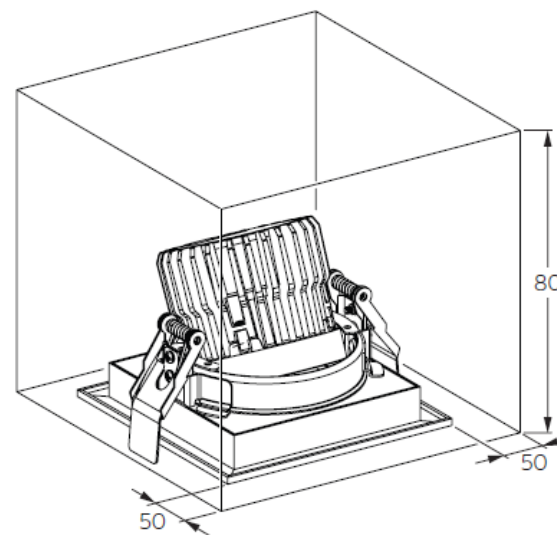

CoreLine Gridlight

*Rozszerzenie oferty akcesoriów do CoreLine
Recessed Spot*

PHILIPS

CoreLine Gridlight

Zdjęcia produktu

CoreLine Gridlight

Rysunki techniczne

RS143Z CFRM GRID 1x1 WH	Single gridlight	98 x 98
RS143Z CFRM GRID 1x2 WH	Double gridlight	98 x 185
RS143Z CFRM GRID 1x3 WH	Triple gridlight	98 x 275

Single gridlight

Dimensions in mm

Double gridlight

Triple gridlight

CoreLine Gridlight

Instrukcja montażu

		 mm	 kg
RS143Z CFRM GRID 1x1 WH	Single gridlight	98 x 98	0.19
RS143Z CFRM GRID 1x2 WH	Double gridlight	98 x 185	0.28
RS143Z CFRM GRID 1x3 WH	Triple gridlight	98 x 275	0.40

Gridlight is designed to be used in combination with light source CoreLine Recessed Spot.

Order code		CCT (K)	Lumen (lm)
38295799	RS140Z MODULE LED6-32-/827	2700	
38296499	RS140Z MODULE LED6-32-/830	3000	650
38297199	RS140Z MODULE LED6-32-/840	4000	
38298899	RS140Z MODULE LED9-32-/830	3000	
38299599	RS140Z MODULE LED9-32-/840	4000	900