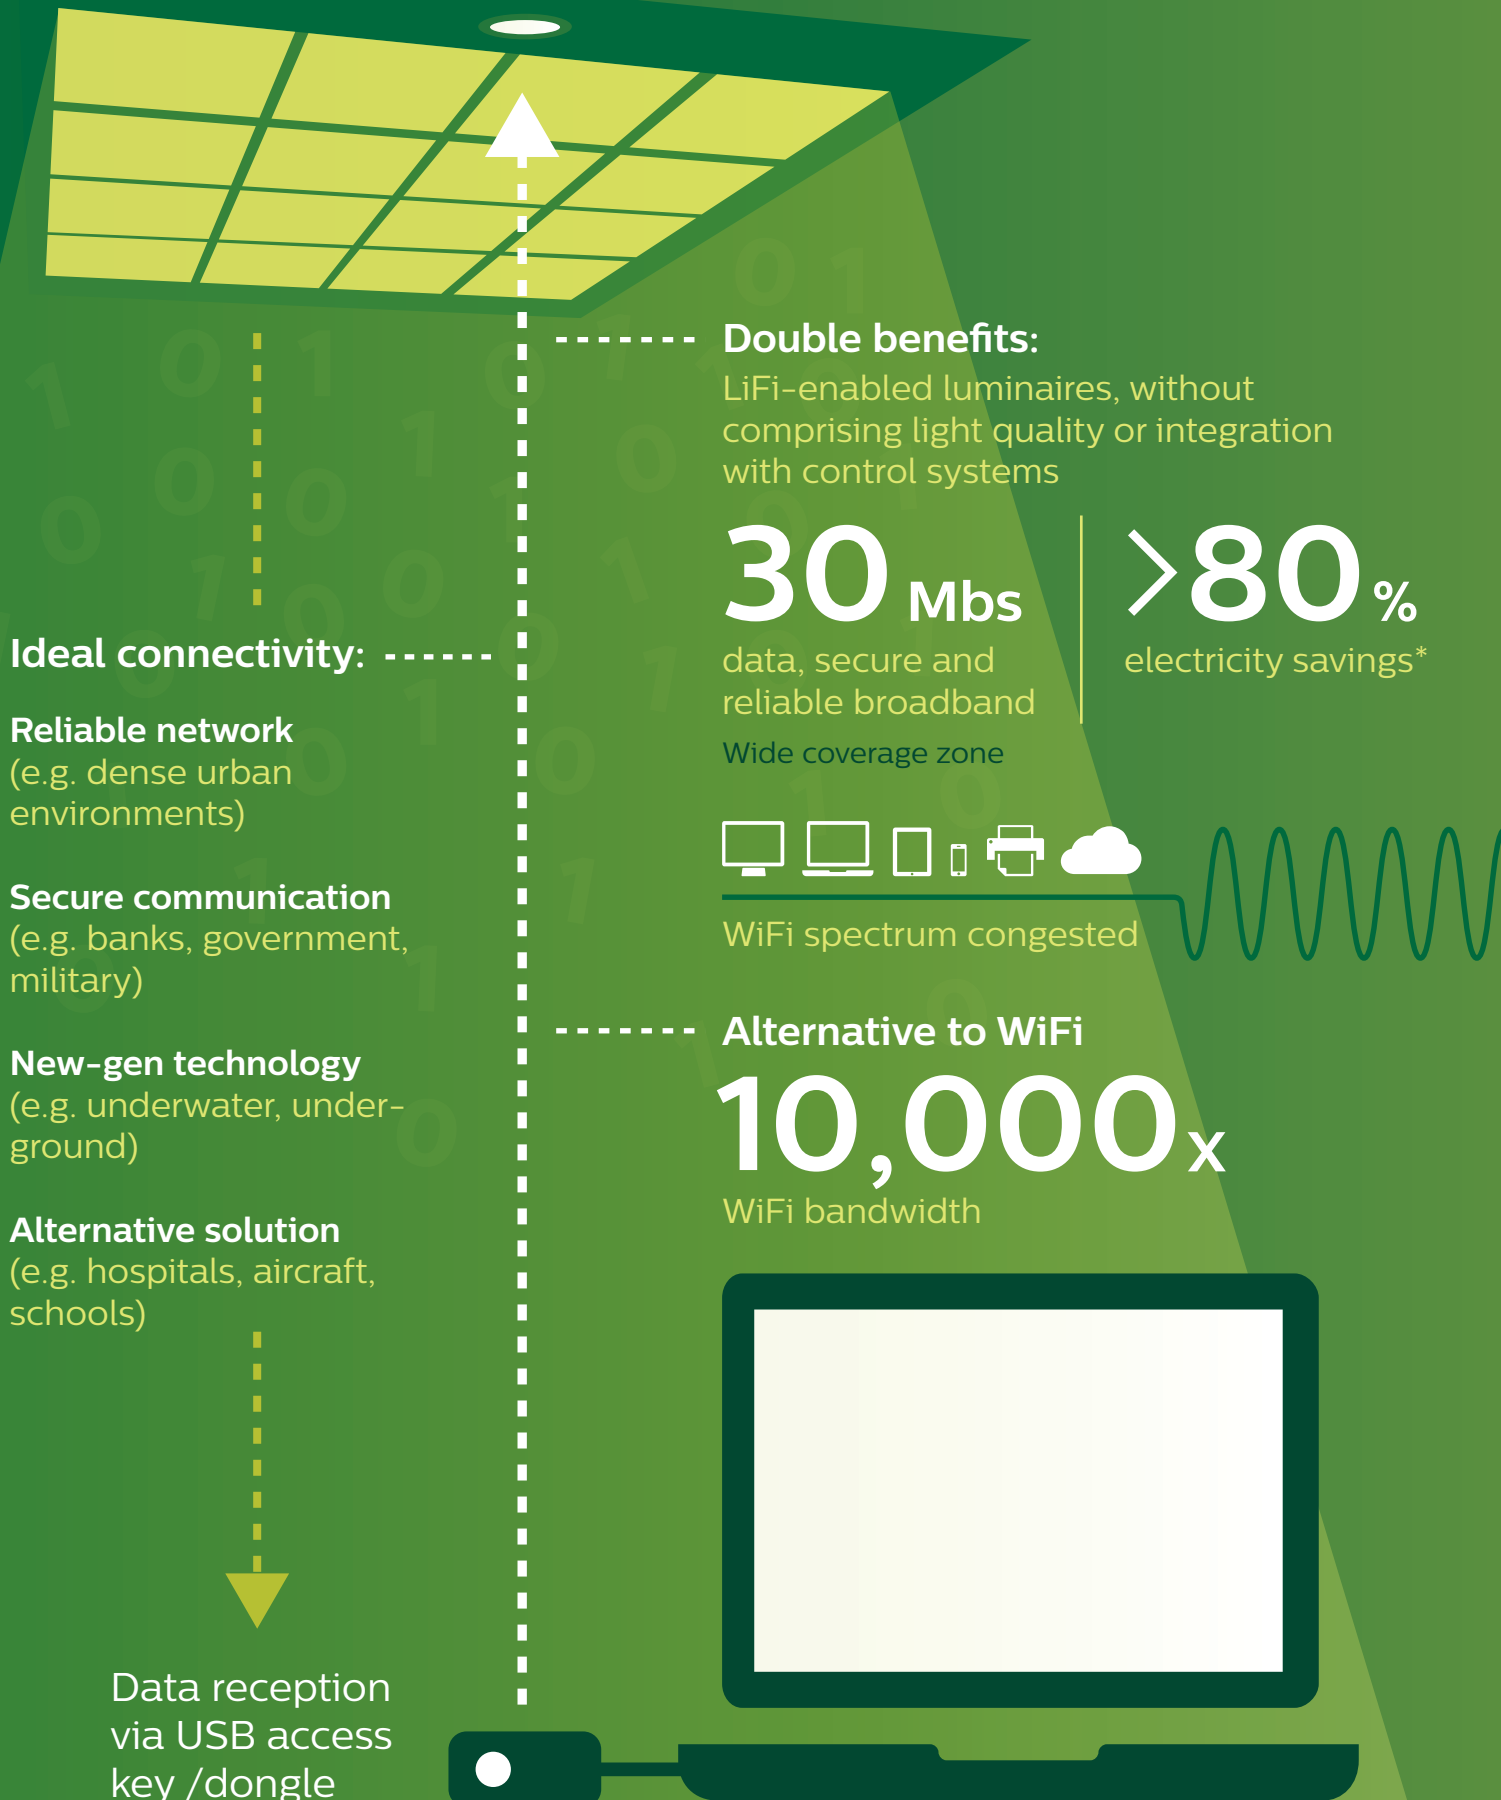

Why Philips LiFi luminaires

Light Fidelity (LiFi) is a two-way, high-speed wireless technology similar to WiFi but using light waves instead of radio waves to transmit data.

*when compared to conventional lighting