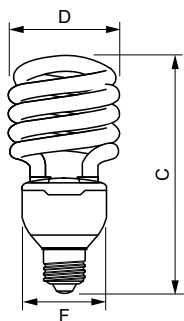

General Information	
Cap-Base	E27 [E27]
Bulb Shape	Spiral
Switching Cycle	8000X
Light Technical	
Color Code	827 [CCT of 2700K]
Luminous Flux (Nom)	2255 lm
Luminous Flux (Rated) (Nom)	2255 lm
Color Designation	Warm White (WW)
Lumen Maintenance 2000 h (Nom)	88 %
Chromaticity Coordinate X (Nom)	463
Chromaticity Coordinate Y (Nom)	420
Correlated Color Temperature (Nom)	2700 K
Color Rendering Index (Nom)	80
Operating and Electrical	
Input Frequency	50 or 60 Hz
Power (Rated) (Nom)	32.0 W
Lamp Current (Nom)	140 mA
Wattage Equivalent	150 W
Starting Time (Nom)	0.3 s
Warm Up Time To 60% Light (Min)	5 s
Warm Up Time To 60% Light (Max)	40 s

Product Data	
Full product code	872790087628400
Order product name	Tornado T3 32W WW E27 220-240V 1PF/6
EAN/UPC - Product	8727900876284
Order code	929689301301
Numerator - Quantity Per Pack	1
Numerator - Packs per outer box	6
Material Nr. (12NC)	929689301301
Net Weight (Piece)	0.105 kg

Tornado T3

Dimensional drawing

Product	C (max)	D (max)	F (max)
Tornado T3 32W WW E27 220-240V 1PF/6	152.5 mm	74 mm	61 mm

High Lumen QFS HPF 32W E27 2700K