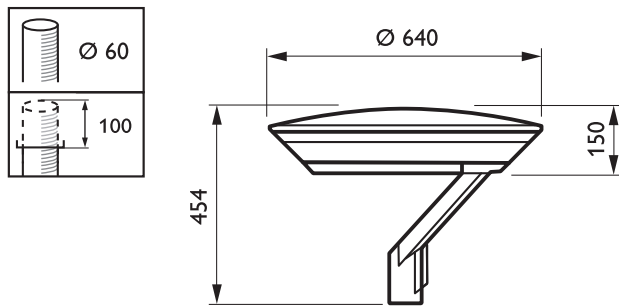

Dimensional drawing

BDS483 GRN48--2S/830/NW II DM GR C4K5 T2

General information (1/2)

Order code	Product family code	Lamp family code	Lamp version	Light source color	Light source replaceable	Number of gear units	Driver included	Mech. impact protection code	Optic type	Color	Coating
910505016135	BDS483	GRN48	2S	830	true	1	true	IK09	DM	GR	No
910505016136	BDS483	GRN49	2S	740	-	-	true	IK09	DM	GR	No
910505016137	BDS483	GRN48	2S	830	-	-	true	IK09	DW	GR	No
910505016138	BDS483	ECO71	2S	740	-	-	true	IK09	DW	GR	No
910505016139	BDS483	GRN48	2S	830	-	-	true	IK09	DM	GR	No
910505016140	BDS483	ECO71	2S	740	-	-	true	IK09	DM	GR	No
910505016141	BDS483	ECO71	2S	740	-	-	true	IK09	DM	GR	No
910505016142	BDS483	GRN48	2S	830	-	-	true	IK09	DW	GR	No
910505016143	BDS483	ECO71	2S	740	true	-	true	IK09	DW	GR	No
910505016144	BDS483	GRN49	2S	740	-	-	true	IK09	DW	GR	No
910505016145	BDS483	ECO42	2S	740	-	-	true	IK09	DW	GR	No
910505016146	BDS483	ECO46	2S	830	-	-	true	IK09	DW	GR	No
910505016147	BDS483	GRN29	2S	740	-	-	true	IK09	DK	GR	No
910505016148	BDS483	GRN29	2S	740	-	-	true	IK09	DM	GR	No
910505016149	BDS483	GRN49	2S	740	-	-	true	IK09	DC	GR	No
910505016150	BDS483	ECO42	2S	740	-	-	true	IK09	DW	GR	No
910505016151	BDS483	ECO46	2S	830	-	-	true	IK09	DW	GR	No
910505016152	BDS483	GRN29	2S	740	-	-	true	IK09	DK	GR	No
910505016153	BDS483	GRN29	2S	740	-	-	true	IK09	DM	GR	No
910505016154	BDS483	GRN49	2S	740	-	-	true	IK09	DC	GR	No
910505016155	BDS483	GRN39	2S	740	-	-	true	IK09	DM	GR	No
910505016156	BDS483	GRN40	2S	830	-	-	true	IK09	DM	GR	No
910505016157	BDS483	GRN39	2S	740	-	-	true	IK09	DM	GR	No
910505016158	BDS483	GRN40	2S	830	-	-	true	IK09	DM	GR	No

General information (2/2)

Order code	Product family code	Dimmable	Surge protection	CE mark
910505016135	BDS483	Yes	No	CE
910505016136	BDS483	Yes	No	CE
910505016137	BDS483	Yes	No	CE
910505016138	BDS483	Yes	No	CE

Order code	Product family code	Dimmable	Surge protection	CE mark
910505016139	BDS483	Yes	No	CE
910505016140	BDS483	Yes	No	CE
910505016141	BDS483	Yes	No	CE
910505016142	BDS483	Yes	No	CE