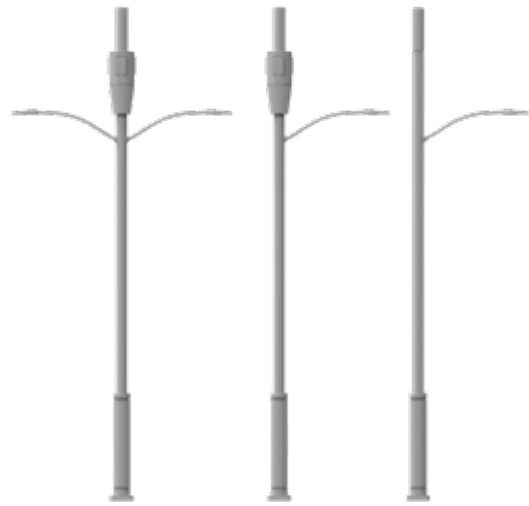

BrightSites T-Series Streamline Poles brings future-proof wireless broadband networks without visual clutter