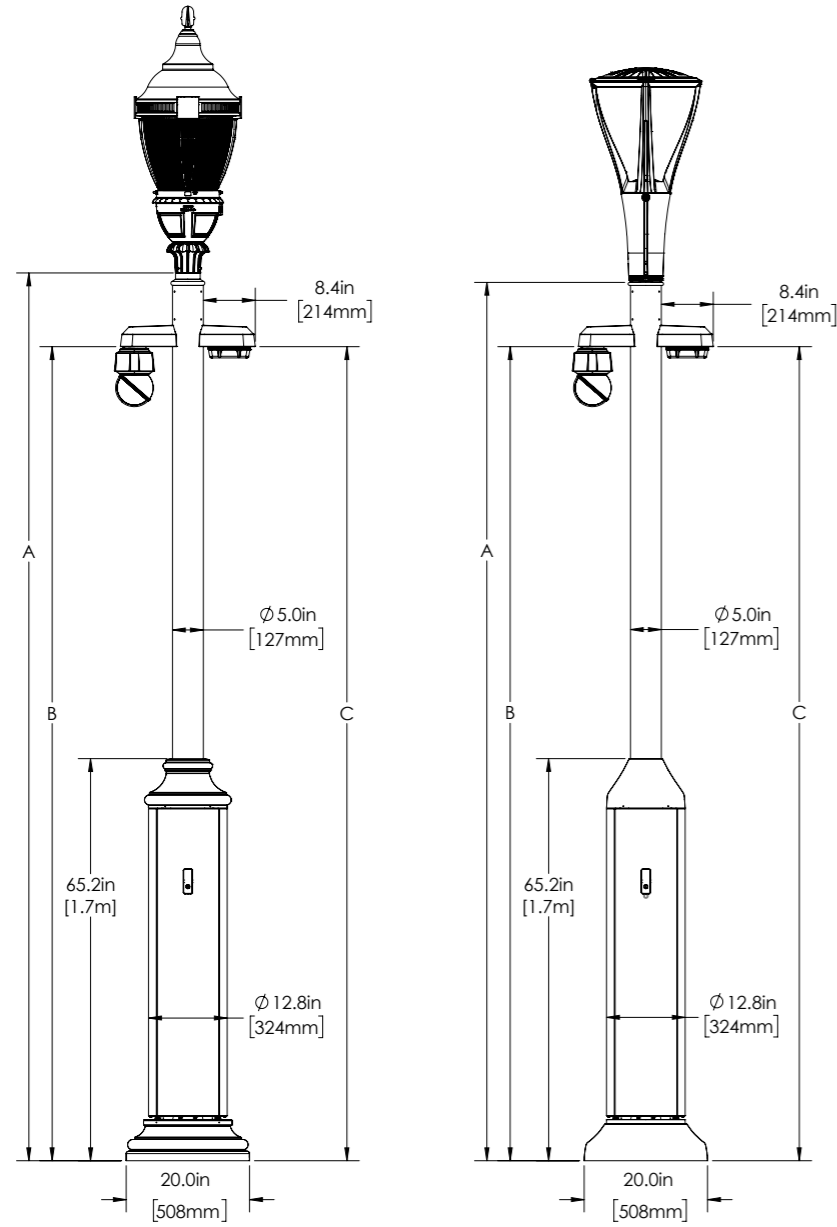

Drawings – Slim

Slim Pole