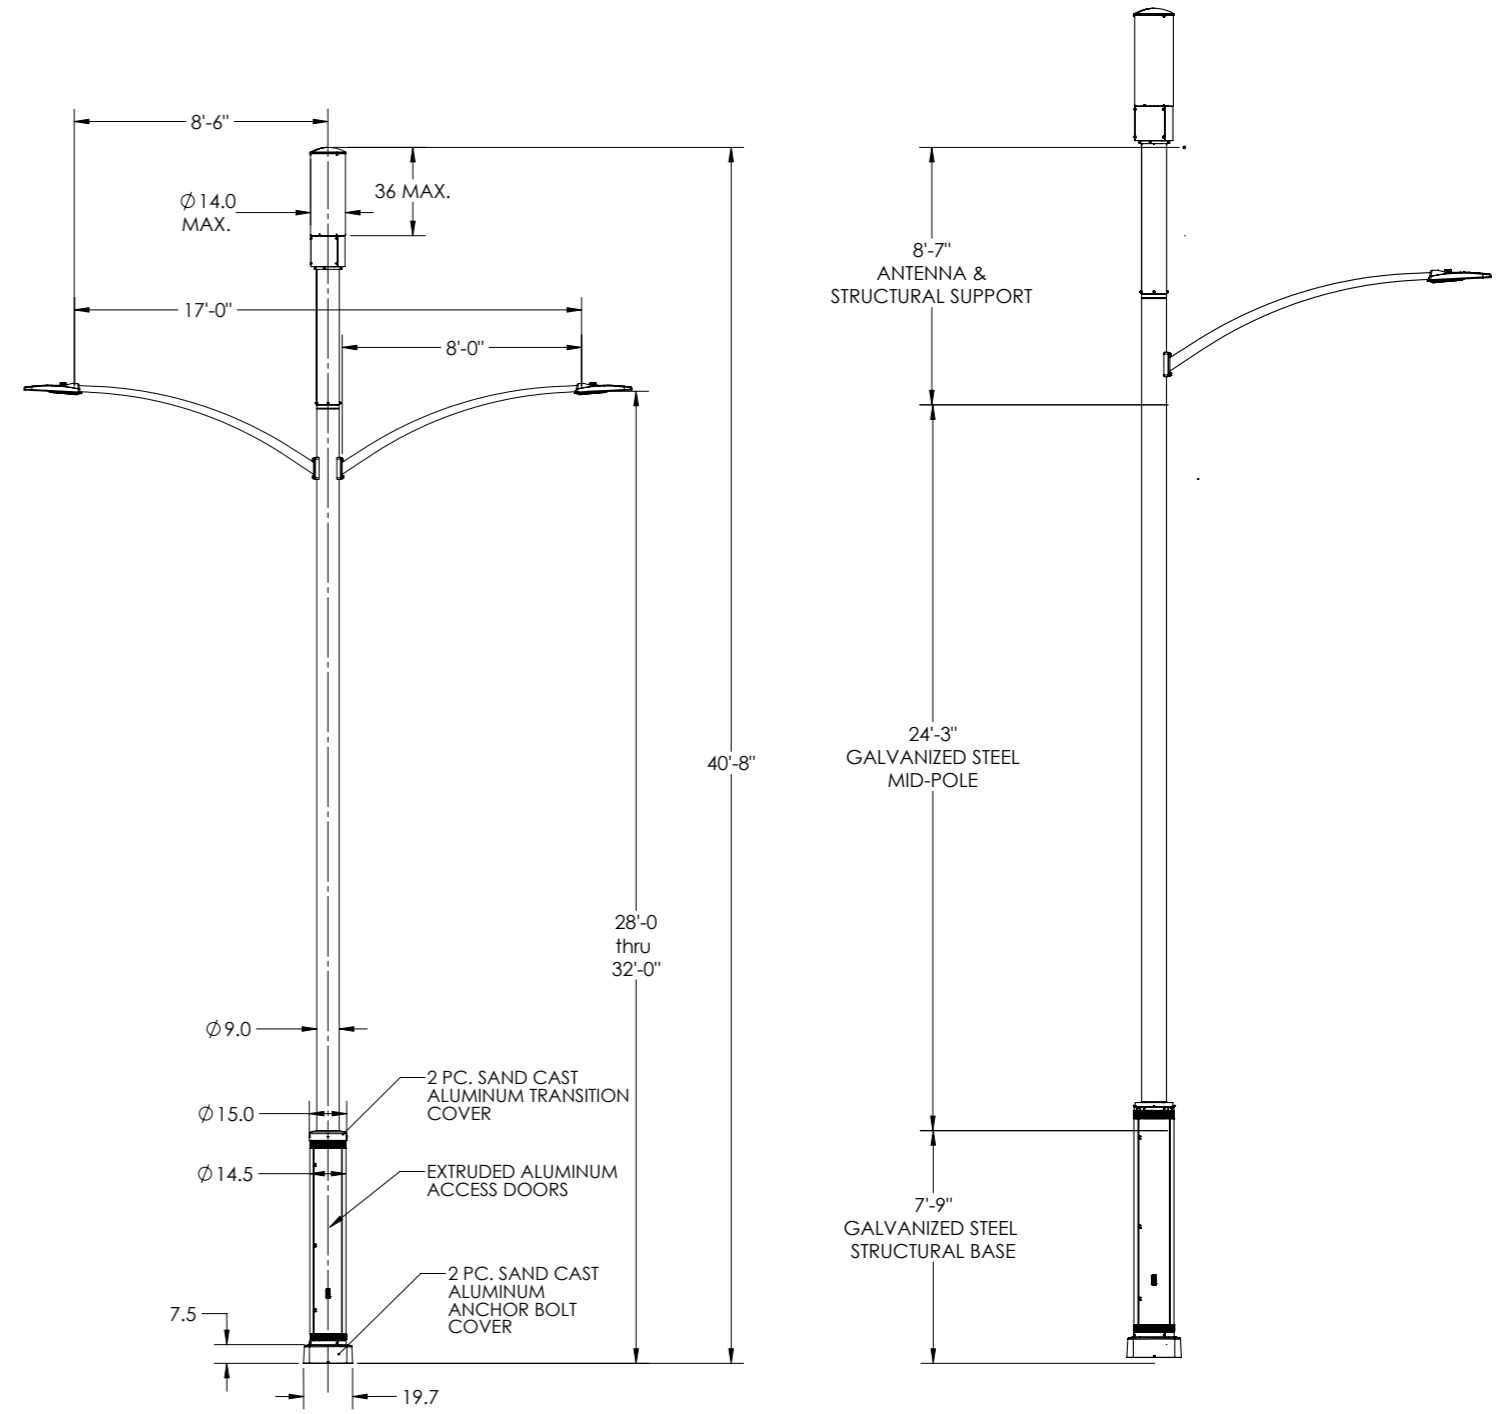

Product Specification

Luminaire height	28' - 30' - 32' standard heights (other heights consult factory)
Pole top diameter	9"
Base cover diameter	18"
Color	Black, Gray Custom colors (consult factory)
Pole material	Hot dip galvanized steel with aluminium panels. Finish: Powder coated and Wet spray
Lighting solution	Signify outdoor LED Roadway Lighting styles Compatible with any other or existing street lighting fixtures
Regulatory standards	ETL, cETL, AASHTO, TIA, GR487
Base	Suitable for wet locations. Ventilation openings for passive or active cooling Base doors with locks to prevent theft Customized base cover (consult factory)
Luminaire arms	Single or twin arms 4ft, 6ft and 8ft (consult factory for others)
Mid pole	9" round, steel welded construction, hot-dipped galvanized
Foundation	Suitable for pour-in-place foundations (by others)
Canister Antenna	Galtronics or JMA
Radio Configurations	Multiband support - AWS (1695-2690MHz); PCS (1850-1995MHz); BRS (2496-2690MHz); CBRS (3550-3700MHz); LAA (5150-5925MHz) Ericsson and Nokia

Drawings – Slim

Slim Pole

Drawings – Streamline

Streamline Pole

© 2018 Signify Holding. All rights reserved. The information provided herein is subject to change, without notice. Signify does not give any representation or warranty as to the accuracy or completeness of the information included herein and shall not be liable for any action in reliance thereon. The information presented in this document is not intended as any commercial offer and does not form part of any quotation or contract, unless otherwise agreed by Signify. All trademarks are owned by Signify Holding or their respective owners.