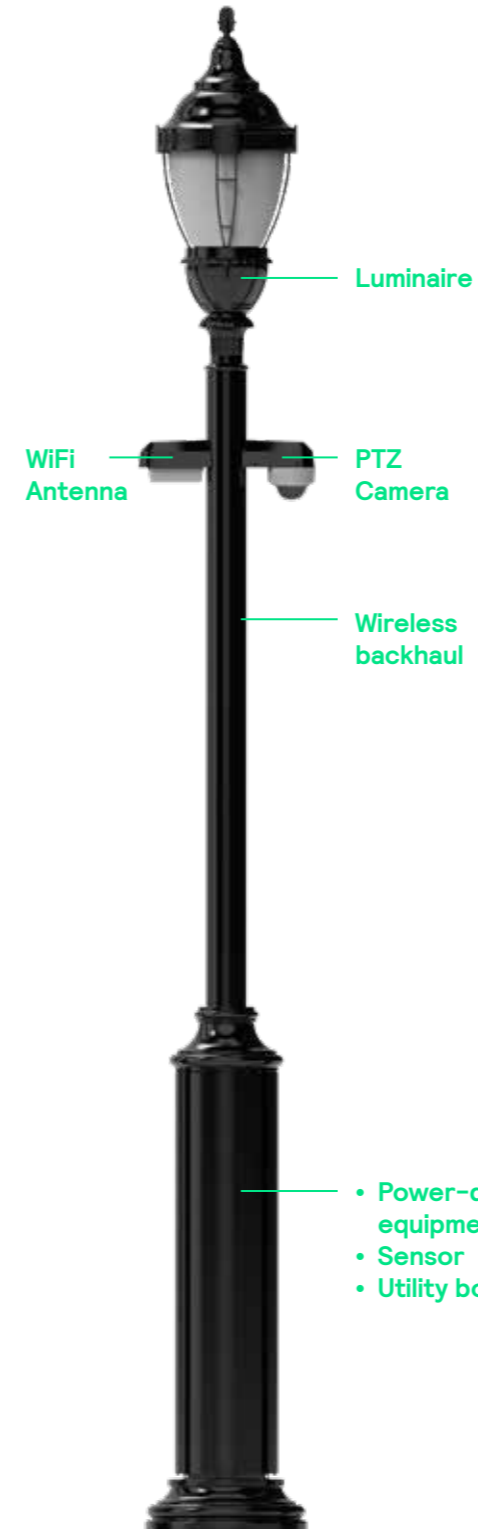

Product Specification

Pole height	12'-14'-16'-18' standard heights (other heights on request)
Pole top diameter	12.75"
Base cover diameter	20"
Style	Traditional or contemporary
Color	Black, White, Bronze, Gray, Green Custom colors (consult factory)
Pole material	Hot dip galvanized steel with aluminium panels. Finish: Wet spray
Lighting solution	Signify outdoor LED Urban Lighting styles Compatible with any other or existing street lighting fixtures
Regulatory standards	ETL, cETL, ASSHTO
Base	Suitable for wet locations. Ventilation openings for noiseless passive cooling Base doors with locks to prevent theft Customized base cover (consult factory)
Luminaire Configuration	Post top or twin arms
Mid pole	Round or fluted
Foundation	Suitable for pour-in-place foundations (by others) Suitable for mounting on pre-casted foundations (by others)
IoT	Wifi: Ruckus outdoor WiFi Access point Camera: Axis Pan Tilt Zoom security camera Sensors: Air quality Wireless backhaul: Siklu Other configurations (consult factory)