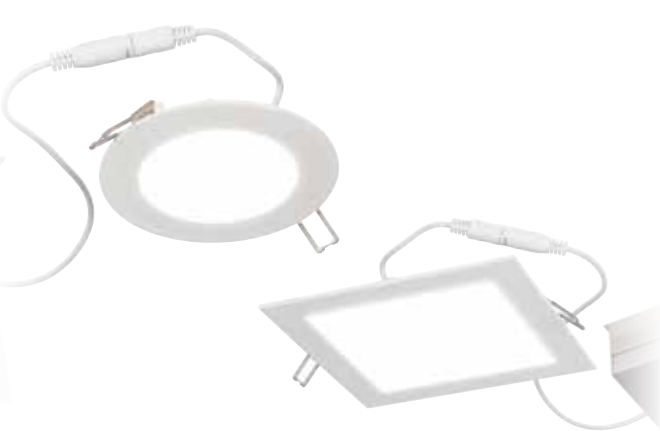

Philips Light to go downlights

Real professionals choose Lighttogo

Commercial retrofit downlight

- Adjustable lumen output switch allows you to make choices while you install or afterward.
- Great for different ceiling heights and different light level needs.
- Sturdy metal clips provide a solid fit and easy installation.
- Universal voltage 120-277V.
- Out-of-the-box pre-wired with flexible metal conduit and easy-twist quick connector.
- Lifetime >50,000 hours (L70).
- Backed by the Philips 5-year warranty.

Flat downlight - round & square

- Detachable electric box with remodel NEC clip.**
- 1" depth, low profile for non-intrusive install.
- Available in 4" & 6" sizes.
- Quick and easy installation without frame or reflector.
- LED technology featuring long lifetimes for reduced maintenance.
- IC-rated for direct contact with insulation.
- Through wiring capability.
- Lifetime >50,000 hours (L70).
- Mercury free and Wet location rated.
- Listings: ENERGY STAR®, Title 24 rated, UL 1598 wet location rated (in covered ceilings).

Surface mount

- One piece plastic flange. White matte finish.
- Available in 5" & 7" sizes.
- Diffused lens for smooth, comfortable light pattern.
- Power supply – Integral class 2 driver (see Electrical section for specifications).
- Utilizes edge lit LED technology.
- Lifetime L70 at 50,000 hours and backed by the Philips 5-year warranty.
- Compliance: Non-conductive fixture for shower light application.
- Support Wire: Support wire attached to the fixture to hook on the mounting bracket to hold the fixture.